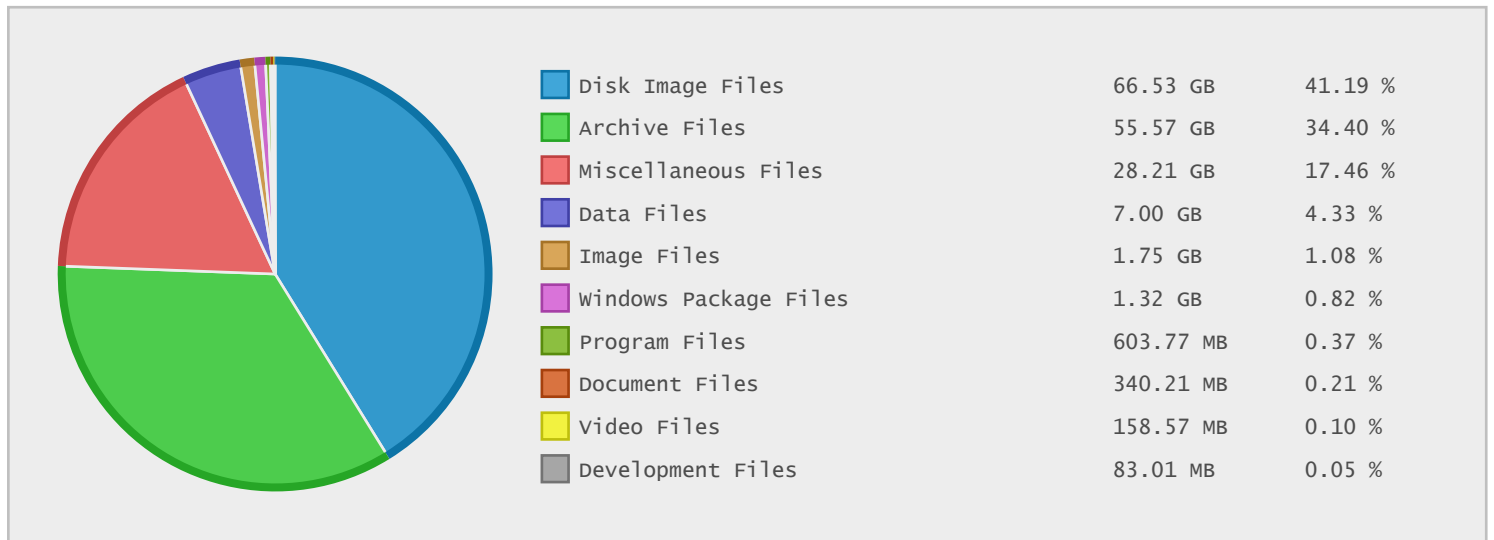

PHYTEC Messtechnik GmbH - FTP Site Statistics

Property	Value
FTP Server	ftp.phytec.de
Description	PHYTEC Messtechnik GmbH
Country	Germany
Scan Date	16/Nov/2015
Total Dirs	1,953
Total Files	10,029
Total Data	161.57 GB

Top 20 Directories Sorted by Disk Space

Name	Dirs	Files	Data	Data (%)
/	1953	10029	161.57 GB	100.00 %
/pub	1952	10029	161.57 GB	100.00 %
/pub/Products	1624	5408	114.40 GB	70.80 %
/pub/Products/phyFLEX-iMX6	91	262	24.07 GB	14.89 %
/pub/Software	50	393	22.73 GB	14.07 %
/pub/Software/Linux	49	393	22.73 GB	14.07 %
/pub/Products/phyFLEX-iMX6/Software	1	7	16.79 GB	10.39 %
/pub/Products/phyFLEX-iMX6/Software/Kit-CD	0	7	16.79 GB	10.39 %
/pub/Products/India	336	2034	16.39 GB	10.14 %
/pub/3rdparty	10	2847	14.26 GB	8.82 %
/pub/Software/Linux/BSP-Yocto-AM335x	18	194	12.65 GB	7.83 %
/pub/Software/Linux/BSP-Yocto-i.MX6	26	193	10.08 GB	6.24 %
/pub/Products/phyCORE-OMAP44xx	78	202	9.82 GB	6.08 %
/pub/Products/phyBOARD-WEGA-AM335x	60	155	9.29 GB	5.75 %
/pub/BSP_PACKAGES	63	727	8.52 GB	5.27 %
/pub/Products/phyBOARD-WEGA-AM335x/Sof...	1	4	8.40 GB	5.20 %
/pub/Products/phyBOARD-WEGA-AM335x/Sof...	0	4	8.40 GB	5.20 %
/pub/3rdparty/Linux	0	2	7.62 GB	4.71 %
/pub/Products/phyCORE-AM335x	62	169	7.56 GB	4.68 %
/pub/Products/India/OpenBoard-AM335x	176	1707	7.44 GB	4.61 %

Top 10 File Categories Sorted By Disk Space