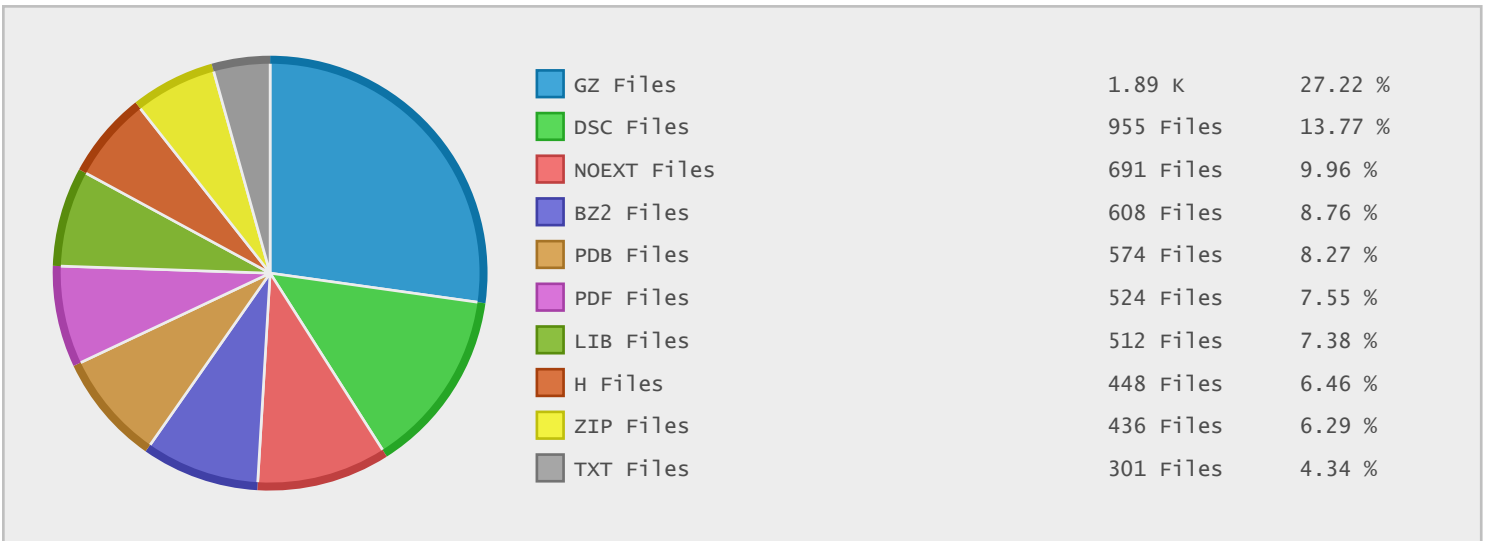

Top 10 File Extensions Sorted By Number of Files