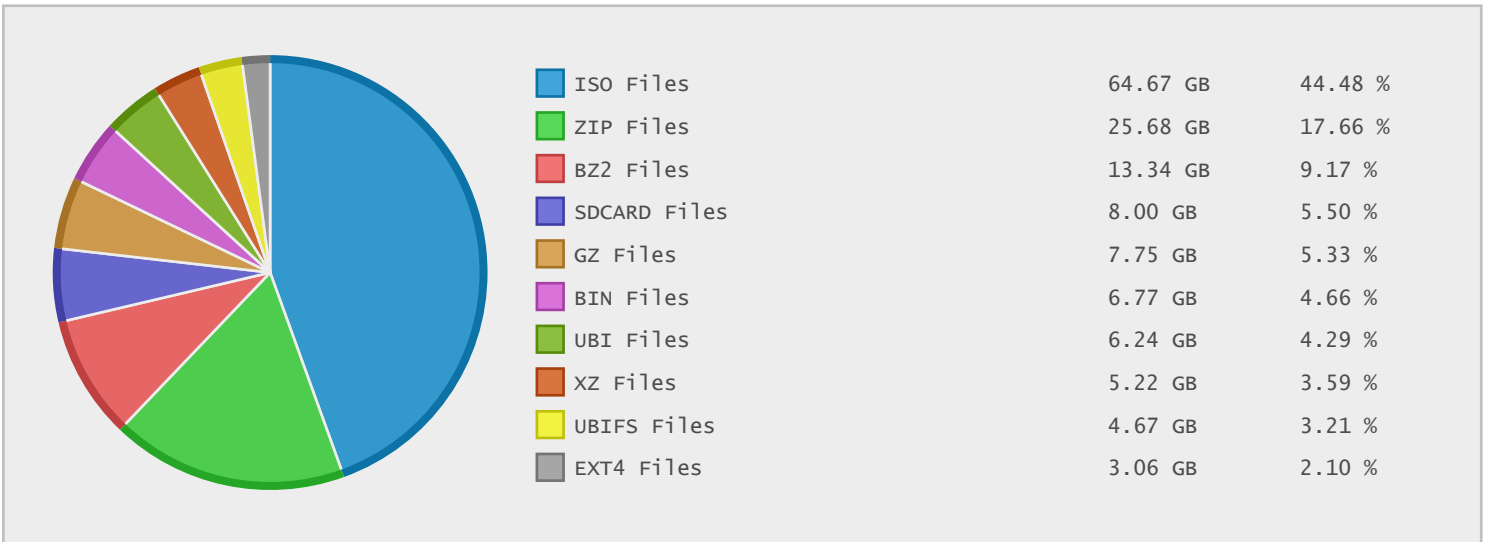

### Last 10 Years Modified Disk Space History

Total:	161.57 GB
Average:	16.16 GB
Maximum:	46.68 GB
Minimum:	0.00 GB
From:	2006
To:	2015

### Last 10 Years Modified File Count History

Total:	10029 Files
Average:	1003 Files
Maximum:	4614 Files
Minimum:	0 Files
From:	2006
To:	2015

### Top 10 File Extensions Sorted By Disk Space