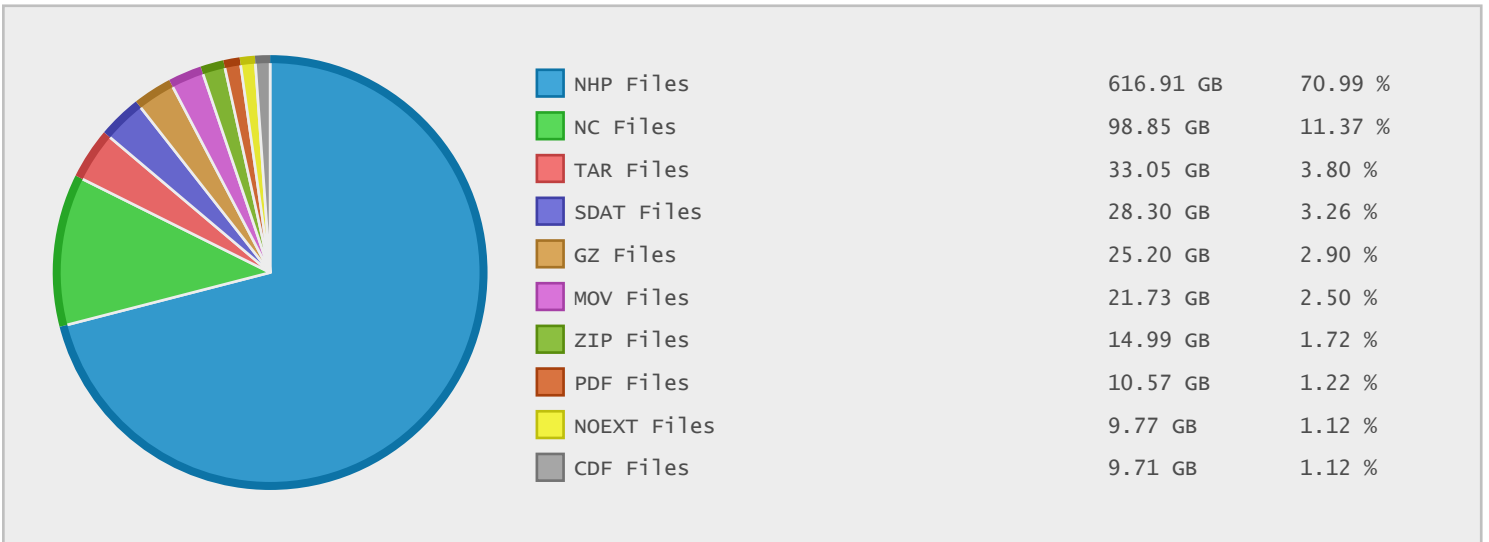

### Last 10 Years Modified Disk Space History

Total:	335.93 GB
Average:	33.59 GB
Maximum:	92.89 GB
Minimum:	9.96 GB
From:	2006
To:	2015

### Last 10 Years Modified File Count History

Total:	59612 Files
Average:	5961 Files
Maximum:	12420 Files
Minimum:	1271 Files
From:	2006
To:	2015

### Top 10 File Extensions Sorted By Disk Space