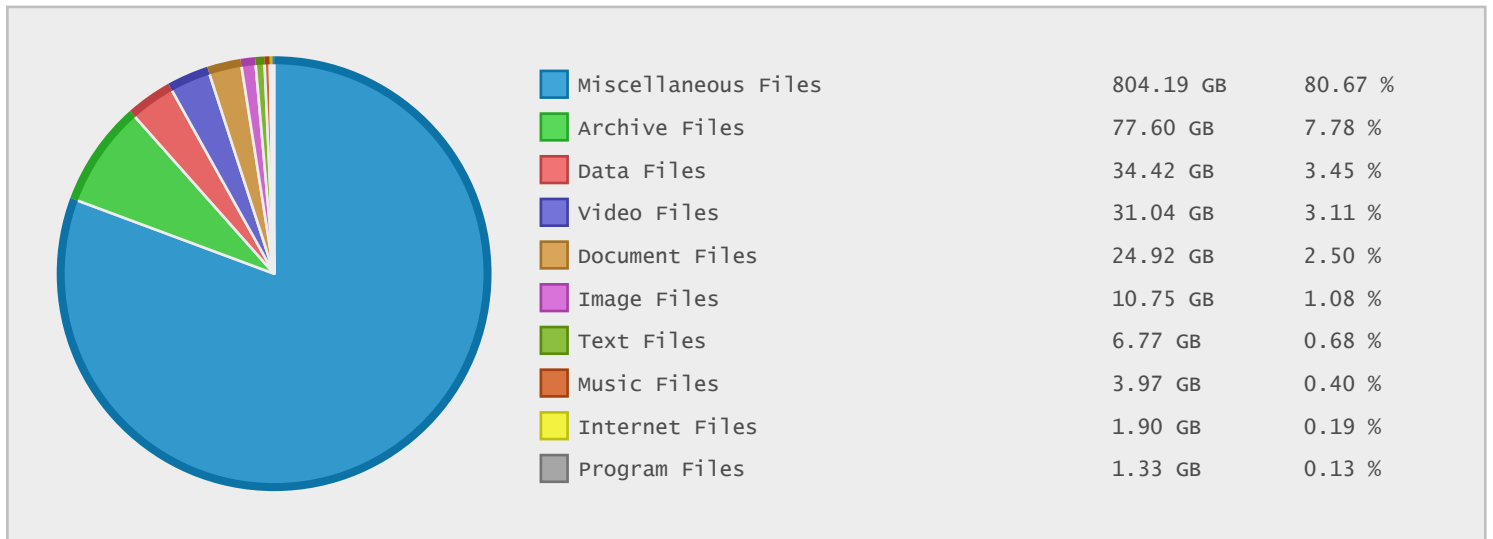

National Oceanic and Atmospheric Administration - FTP Site Statistics

Property	Value
FTP Server	ftp.pmel.noaa.gov
Description	National Oceanic and Atmospheric Administration
Country	United States
Scan Date	13/Jan/2015
Total Dirs	4,571
Total Files	125,102
Total Data	0.97 TB

Top 20 Directories Sorted by Disk Space

Name	Dirs	Files	Data	Data (%)
/	4571	125102	0.97 TB	100.00 %
/newport	817	68057	762.72 GB	76.43 %
/newport/Hydrophone	159	43467	656.49 GB	65.78 %
/newport/Hydrophone/EPR01	9	5599	162.60 GB	16.29 %
/newport/Hydrophone/EPR00	8	5188	160.67 GB	16.10 %
/newport/Hydrophone/MAR00	9	7607	156.43 GB	15.67 %
/newport/Hydrophone/MAR01	6	2852	94.17 GB	9.44 %
/OCRD	1438	22449	66.94 GB	6.71 %
/CARD	141	4104	55.70 GB	5.58 %
/OCRD/lyman	21	3042	46.32 GB	4.64 %
/newport/Hydrophone/EPR02	9	2560	43.15 GB	4.32 %
/newport/Hydrophone/EPR96_98	112	19661	39.47 GB	3.95 %
/newport/Hydrophone/MAR00/16N049W	0	1693	37.72 GB	3.78 %
/newport/Hydrophone/EPR00/08S095W	0	1102	34.67 GB	3.47 %
/newport/fowler	12	2754	33.49 GB	3.36 %
/newport/Hydrophone/EPR00/08N095W	0	920	32.12 GB	3.22 %
/newport/Hydrophone/EPR00/08S110W	0	911	31.78 GB	3.18 %
/newport/Hydrophone/MAR00/32N035W	0	1466	31.28 GB	3.13 %
/tsunami	163	2987	30.76 GB	3.08 %
/OCRD/lyman/tim	0	86	29.29 GB	2.94 %

Top 10 File Categories Sorted By Disk Space