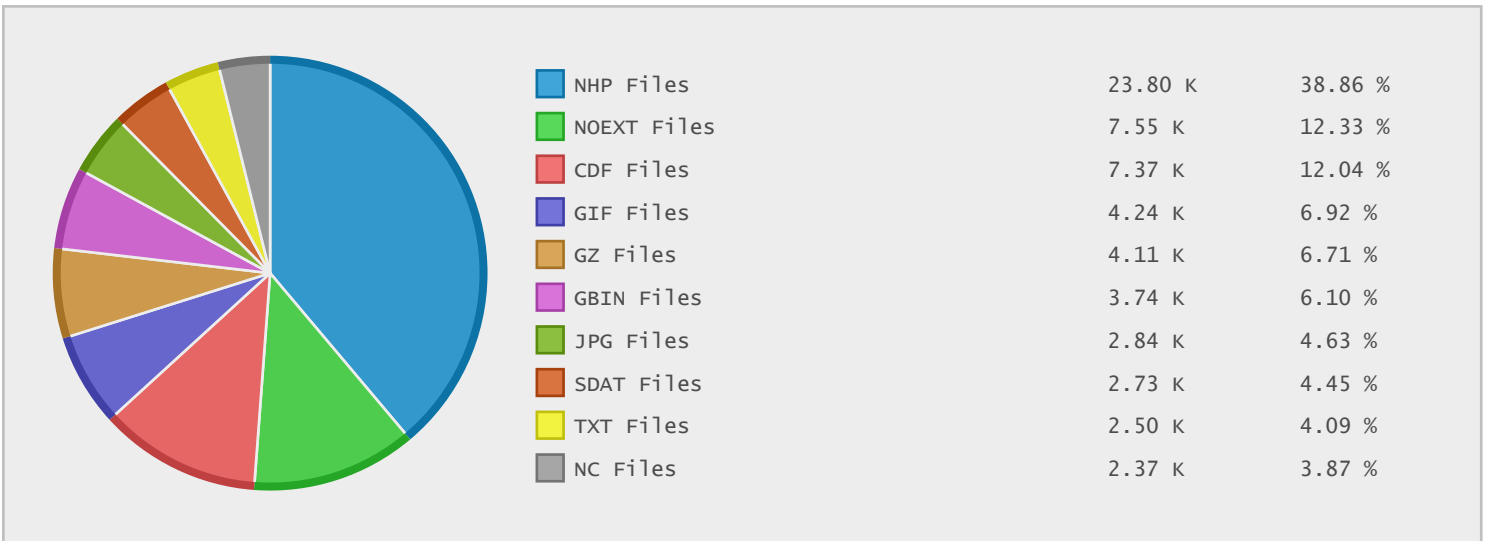

Top 10 File Extensions Sorted By Number of Files