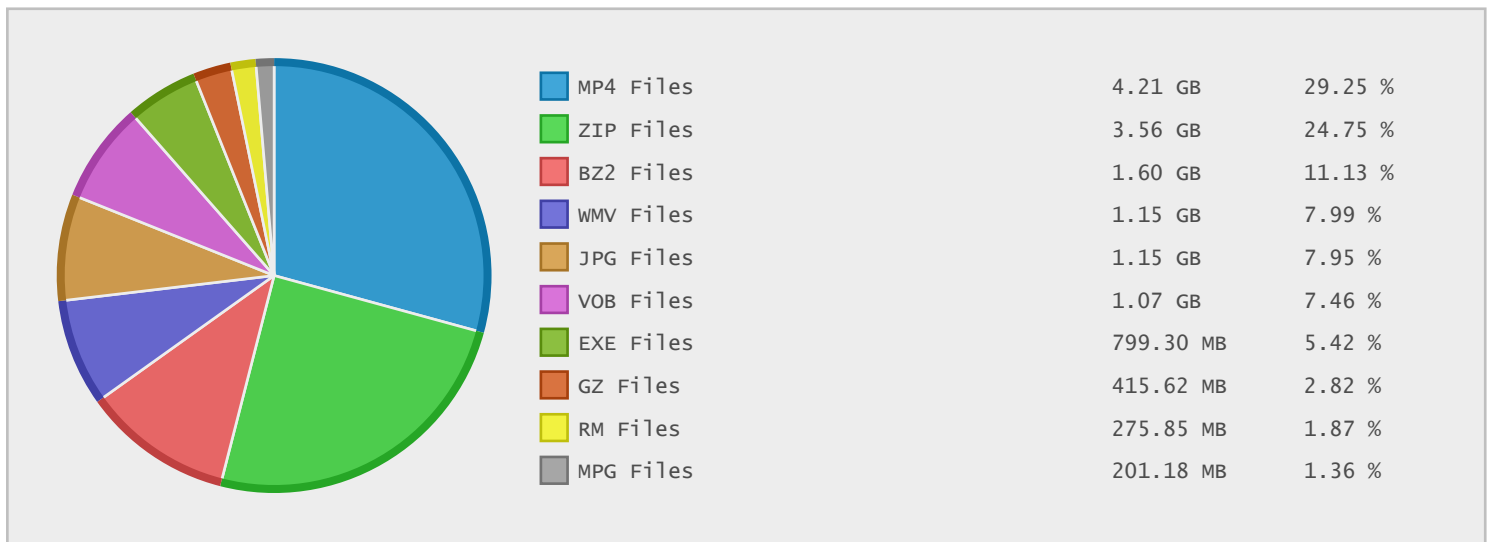

Top 10 File Extensions Sorted By Disk Space