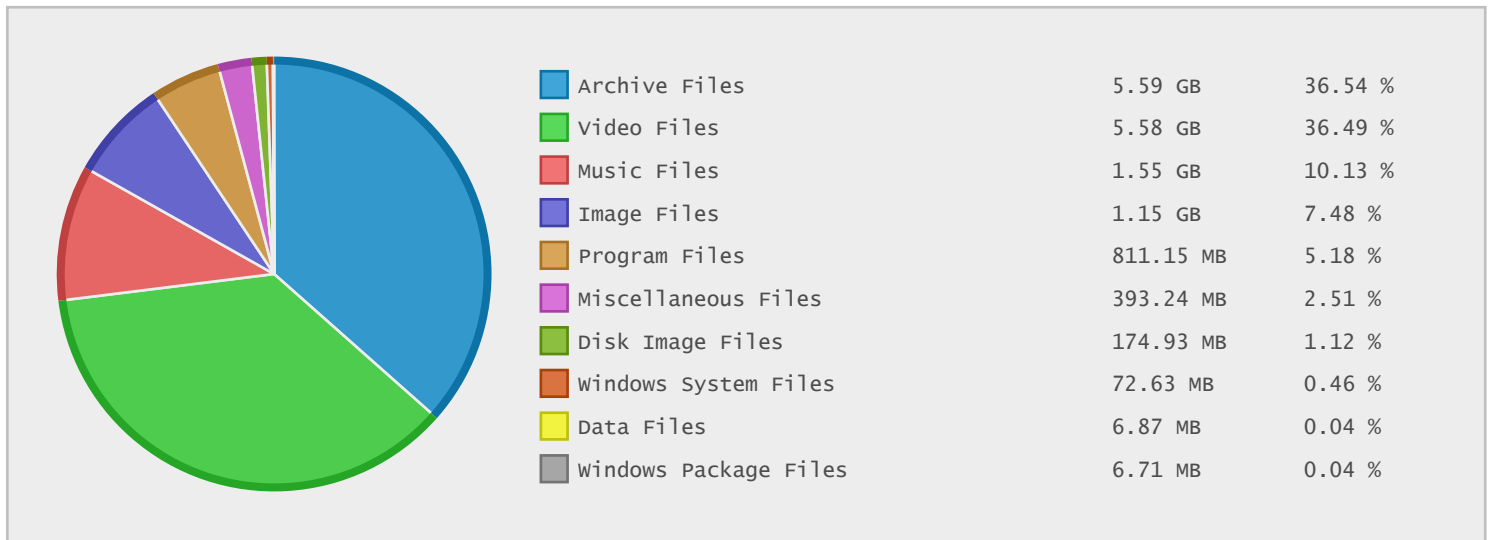

PROCERGS Data Processing Company - FTP Site Statistics

Property	Value
FTP Server	ftp.procergs.com.br
Description	PROCERGS Data Processing Company
Country	Brazil
Scan Date	29/Aug/2015
Total Dirs	2,261
Total Files	2,506
Total Data	15.31 GB

Top 20 Directories Sorted by Disk Space

Name	Dirs	Files	Data	Data (%)
/	2261	2506	15.31 GB	100.00 %
/pub	140	1050	10.70 GB	69.89 %
/clientes	47	140	2.57 GB	16.77 %
/pub/SES	0	1	2.55 GB	16.62 %
/clientes/gvg	0	8	2.19 GB	14.28 %
/pub/cleuton	0	4	2.03 GB	13.23 %
/pub/procergs	89	447	1.71 GB	11.17 %
/pub/positivo	0	2	1.60 GB	10.47 %
/video	0	39	1.55 GB	10.14 %
/pub/Documentos	9	27	1.31 GB	8.54 %
/pub/Documentos/Procempa	1	19	1.12 GB	7.30 %
/pub/Documentos/Procempa/VIDEO_TS	0	15	1.07 GB	7.02 %
/pub/procergs/SECOM	35	323	671.13 MB	4.28 %
/pub/procergs/SECOM/FOTOS	34	323	671.13 MB	4.28 %
/pub/CORSAN	0	1	586.91 MB	3.74 %
/imagens	2070	1277	502.64 MB	3.21 %
/imagens/CIPALOSPA_001	2069	1277	502.64 MB	3.21 %
/pub/procergs/GID	0	7	361.72 MB	2.31 %
/pub/openoffice	6	519	222.83 MB	1.42 %
/pub/tj	0	2	175.98 MB	1.12 %

Top 10 File Categories Sorted By Disk Space