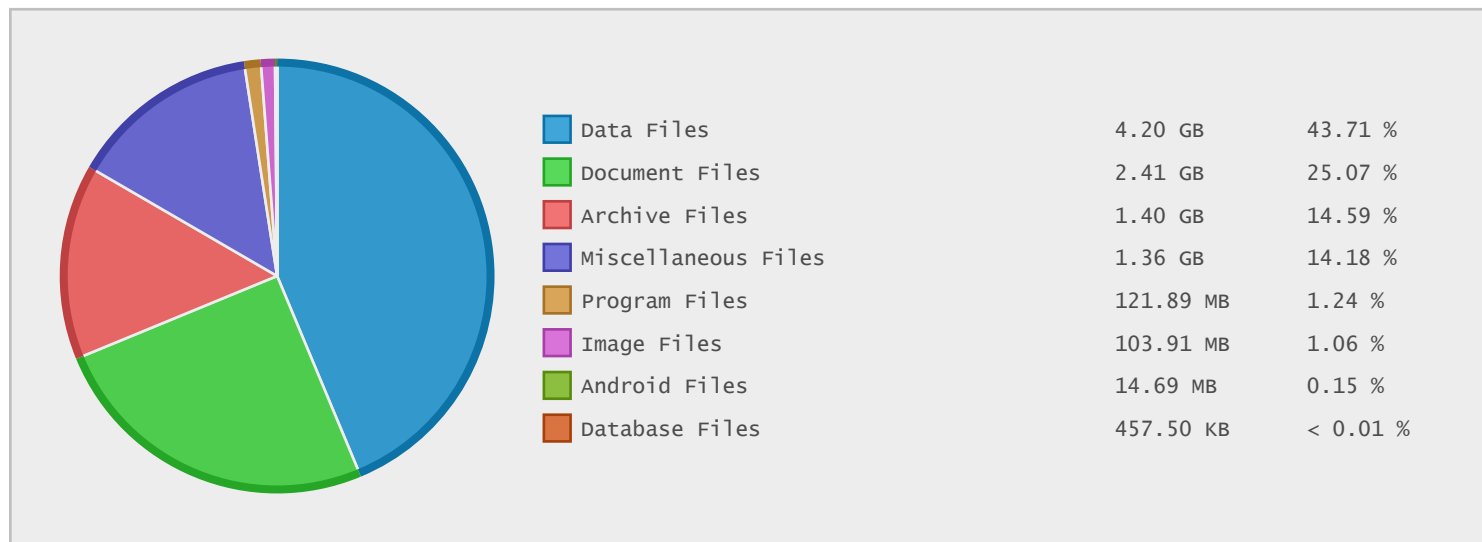

Quatius Corporation - FTP Site Statistics

Property	Value
FTP Server	ftp.quatius.com.au
Description	Quatius Corporation
Country	Australia
Scan Date	03/Sep/2015
Total Dirs	133
Total Files	771
Total Data	9.61 GB

Top 20 Directories Sorted by Disk Space

Name	Dirs	Files	Data	Data (%)
/	133	771	9.61 GB	100.00 %
/firmware	87	150	6.35 GB	66.07 %
/Manuals	27	594	2.79 GB	29.01 %
/firmware/U65TX14A	2	7	597.73 MB	6.07 %
/firmware/U42V14B	2	6	597.02 MB	6.07 %
/firmware/U58V14A	2	6	597.02 MB	6.07 %
/firmware/E55V13A	1	6	593.03 MB	6.03 %
/drivers	15	25	457.75 MB	4.65 %
/firmware/E40S12A	3	7	452.60 MB	4.60 %
/firmware/E48S12A	3	7	362.15 MB	3.68 %
/firmware/E48S12A/20130116	2	7	362.15 MB	3.68 %
/firmware/YSE300	0	1	314.30 MB	3.19 %
/firmware/U65TX14A/20150509	0	4	299.47 MB	3.04 %
/firmware/U42V14B/20150127	0	3	298.95 MB	3.04 %
/firmware/U58V14A/20150318	0	3	298.95 MB	3.04 %
/firmware/S55V14B	1	3	298.30 MB	3.03 %
/firmware/S55V14B/original firmware	0	3	298.30 MB	3.03 %
/firmware/U65TX14A/20150619	0	3	298.26 MB	3.03 %
/firmware/S48V14A	0	3	298.24 MB	3.03 %
/firmware/E55V13A/20150310	0	3	298.24 MB	3.03 %

Top 10 File Categories Sorted By Disk Space