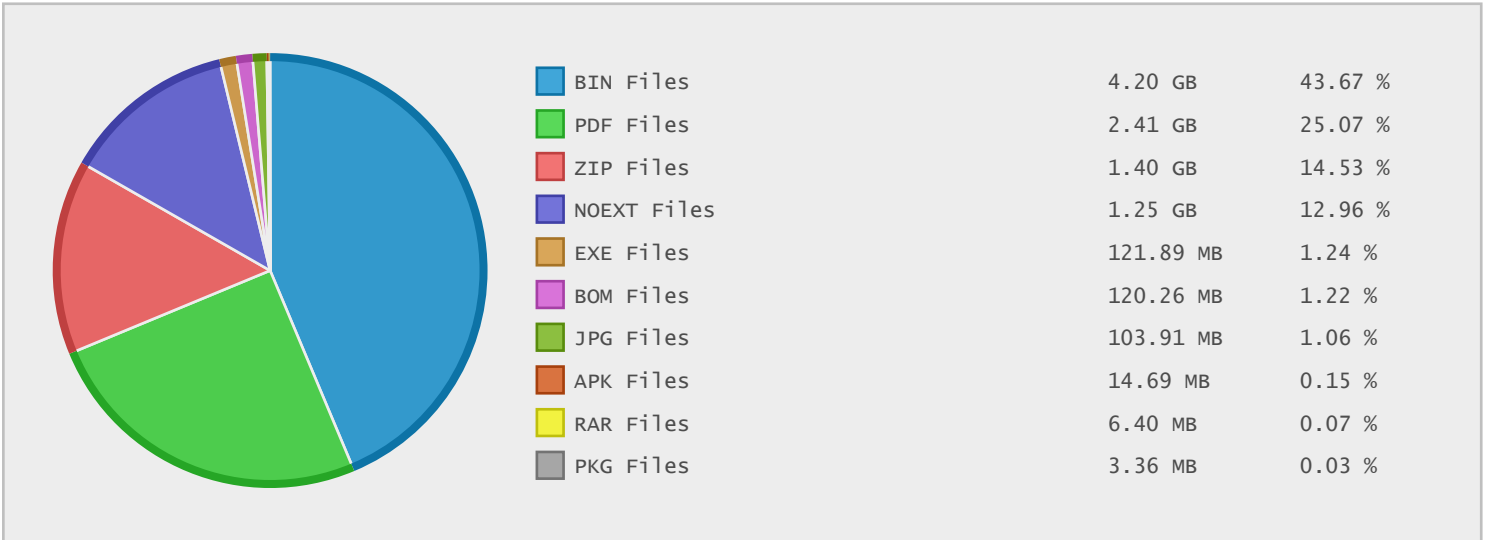

### Last 10 Years Modified Disk Space History

Total:	9.61 GB
Average:	0.96 GB
Maximum:	2.86 GB
Minimum:	0.00 GB
From:	2006
To:	2015

### Last 10 Years Modified File Count History

Total:	771 Files
Average:	77 Files
Maximum:	361 Files
Minimum:	1 Files
From:	2006
To:	2015

### Top 10 File Extensions Sorted By Disk Space