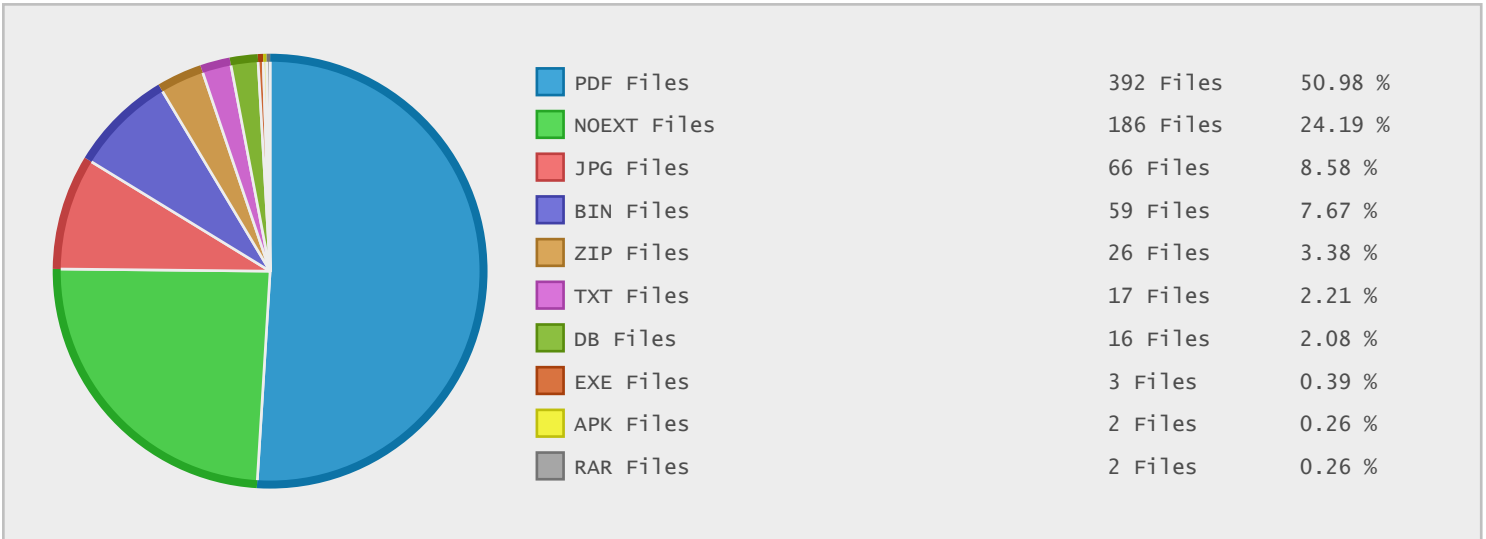

Top 10 File Extensions Sorted By Number of Files