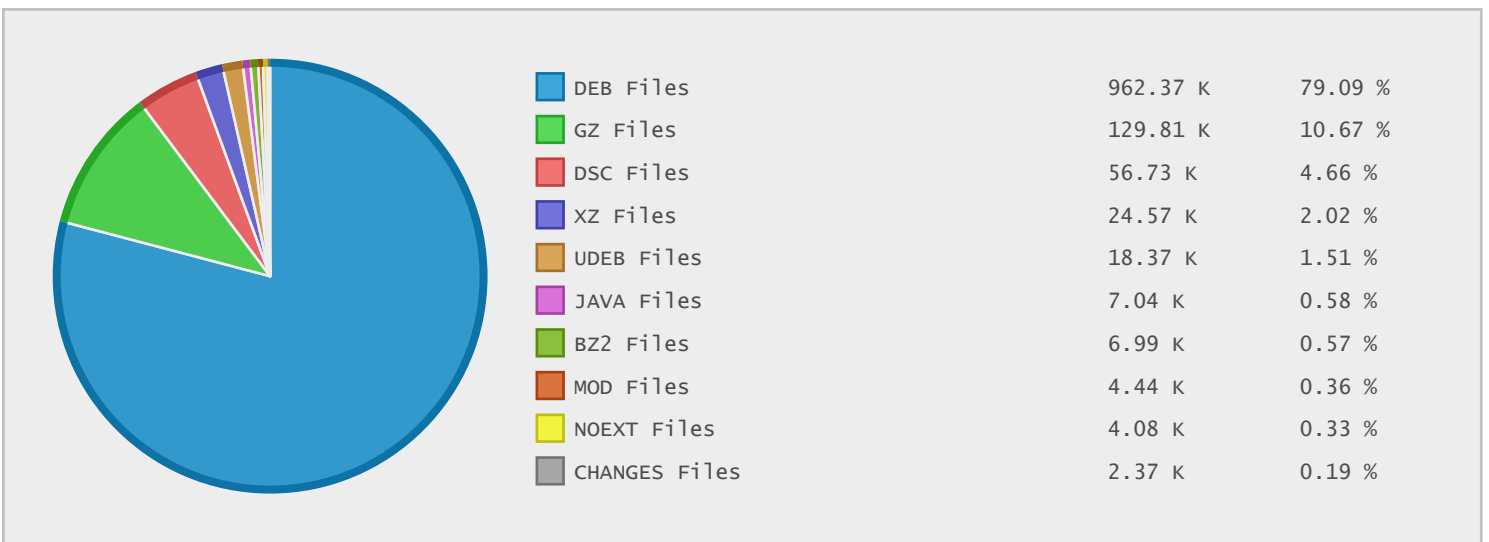

Top 10 File Categories Sorted By Disk Space

Last 12 Months Modified Disk Space History

Last 10 Years Modified Disk Space History

Total:	1723.66 GB
Average:	172.37 GB
Maximum:	496.48 GB
Minimum:	1.21 GB
From:	2006
To:	2015

Last 10 Years Modified File Count History

Total:	1220420 ...
Average:	122042 Files
Maximum:	326968 Files
Minimum:	3337 Files
From:	2006
To:	2015

Top 10 File Extensions Sorted By Disk Space

Top 10 File Extensions Sorted By Number of Files