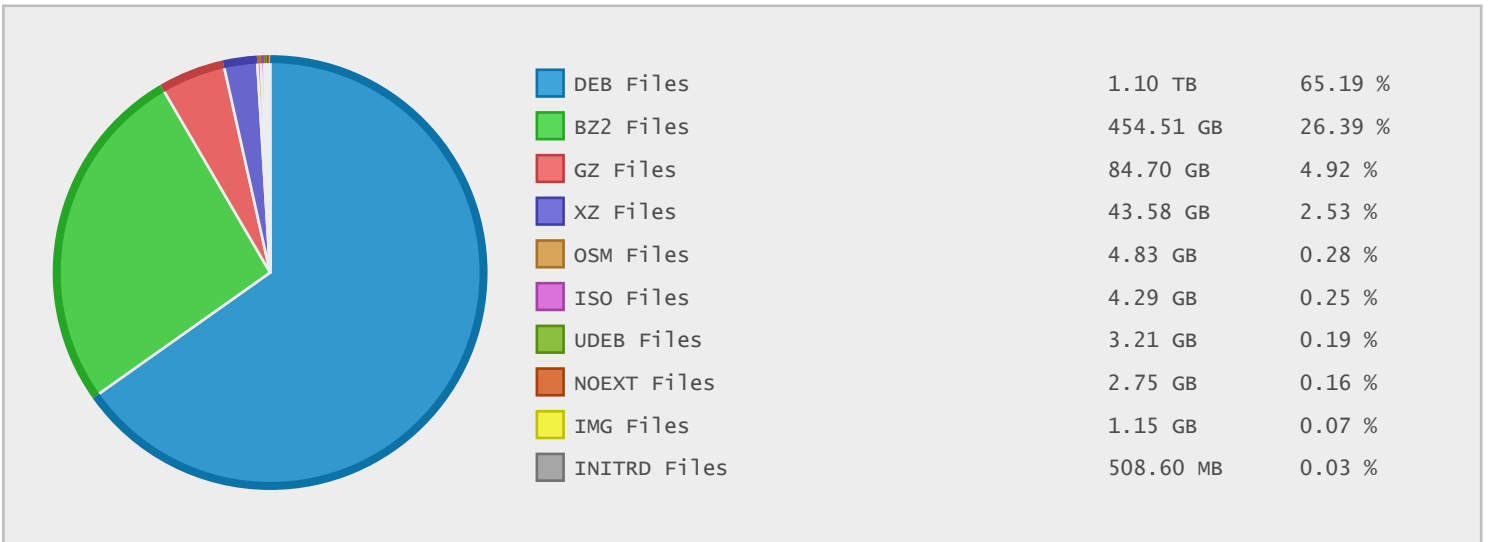

Top 20 Directories Sorted by Disk Space

Name	Dirs	Files	Data	Data (%)
/	33235	1224064	1.68 TB	100.00 %
/pub	33234	1224063	1.68 TB	> 99.99 %
/pub/mirror	31333	1213727	1.26 TB	74.64 %
/pub/mirror/ftp.debian.org	30426	1172026	1.16 TB	69.04 %
/pub/mirror/ftp.debian.org/debian	30425	1172026	1.16 TB	69.04 %
/pub/mirror/ftp.debian.org/debian/pool	25651	1099816	1.14 TB	67.70 %
/pub/mirror/ftp.debian.org/debian/pool...	24979	1089437	1.11 TB	65.78 %
/pub/local	1899	10336	437.44 GB	25.36 %
/pub/local/osm	1895	10120	437.06 GB	25.34 %
/pub/local/osm/germany	2	659	335.73 GB	19.46 %
/pub/mirror/ftp.debian.org/debian/pool...	1470	98326	114.36 GB	6.63 %
/pub/mirror/security.debian.org	905	41701	96.51 GB	5.60 %
/pub/mirror/security.debian.org/debian...	904	41701	96.51 GB	5.60 %
/pub/mirror/security.debian.org/debian...	524	40858	96.47 GB	5.59 %
/pub/mirror/security.debian.org/debian...	523	40858	96.47 GB	5.59 %
/pub/local/osm/reconstruct	0	72	96.35 GB	5.59 %
/pub/mirror/security.debian.org/debian...	517	40840	96.28 GB	5.58 %
/pub/mirror/ftp.debian.org/debian/pool...	1114	52218	89.88 GB	5.21 %
/pub/mirror/ftp.debian.org/debian/pool...	223	24103	87.99 GB	5.10 %
/pub/mirror/ftp.debian.org/debian/pool...	2662	88664	71.06 GB	4.12 %

Top 10 File Categories Sorted By Disk Space

Last 12 Months Modified Disk Space History

Last 10 Years Modified Disk Space History

Total:	1723.66 GB
Average:	172.37 GB
Maximum:	496.48 GB
Minimum:	1.21 GB
From:	2006
To:	2015

Last 10 Years Modified File Count History

Total:	1220420 ...
Average:	122042 Files
Maximum:	326968 Files
Minimum:	3337 Files
From:	2006
To:	2015

Top 10 File Extensions Sorted By Disk Space

Top 10 File Extensions Sorted By Number of Files