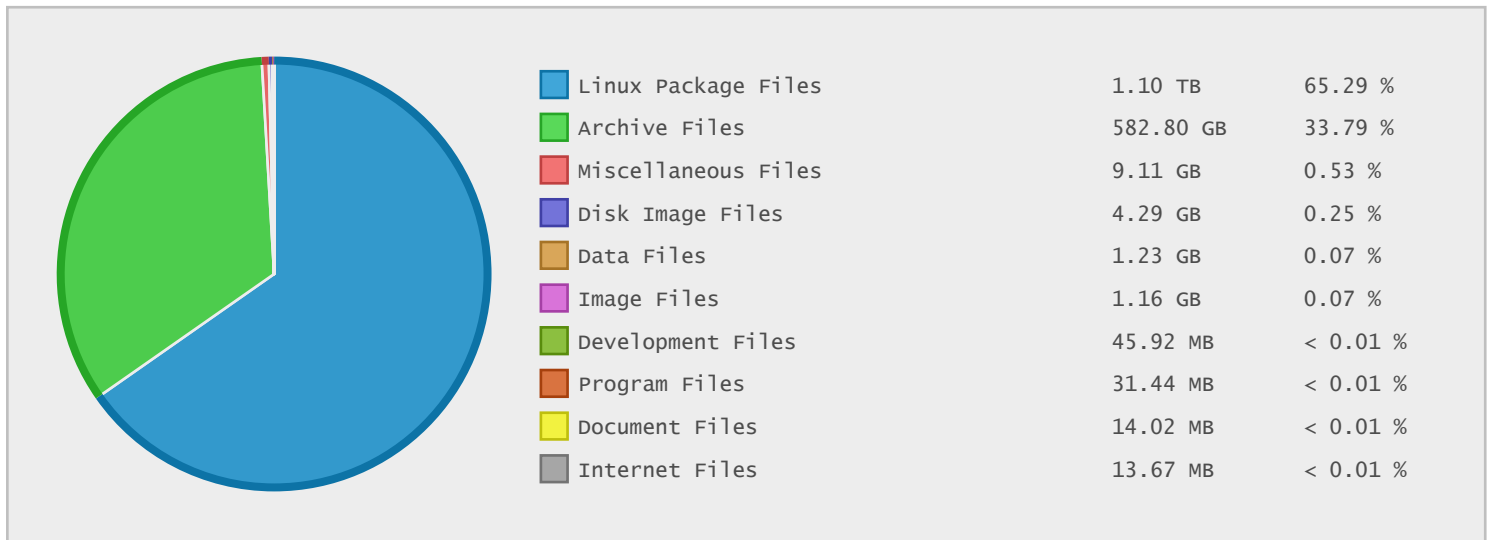

RFC 822 Archive - FTP Site Statistics

Property	Value
FTP Server	ftp.rfc822.org
Description	RFC 822 Archive
Country	Germany
Scan Date	28/Jun/2015
Total Dirs	33,235
Total Files	1,224,064
Total Data	1.68 TB

Top 20 Directories Sorted by Disk Space

Name	Dirs	Files	Data	Data (%)
/	33235	1224064	1.68 TB	100.00 %
/pub	33234	1224063	1.68 TB	> 99.99 %
/pub/mirror	31333	1213727	1.26 TB	74.64 %
/pub/mirror/ftp.debian.org	30426	1172026	1.16 TB	69.04 %
/pub/mirror/ftp.debian.org/debian	30425	1172026	1.16 TB	69.04 %
/pub/mirror/ftp.debian.org/debian/pool	25651	1099816	1.14 TB	67.70 %
/pub/mirror/ftp.debian.org/debian/pool...	24979	1089437	1.11 TB	65.78 %
/pub/local	1899	10336	437.44 GB	25.36 %
/pub/local/osm	1895	10120	437.06 GB	25.34 %
/pub/local/osm/germany	2	659	335.73 GB	19.46 %
/pub/mirror/ftp.debian.org/debian/pool...	1470	98326	114.36 GB	6.63 %
/pub/mirror/security.debian.org	905	41701	96.51 GB	5.60 %
/pub/mirror/security.debian.org/debian...	904	41701	96.51 GB	5.60 %
/pub/mirror/security.debian.org/debian...	524	40858	96.47 GB	5.59 %
/pub/mirror/security.debian.org/debian...	523	40858	96.47 GB	5.59 %
/pub/local/osm/reconstruct	0	72	96.35 GB	5.59 %
/pub/mirror/security.debian.org/debian...	517	40840	96.28 GB	5.58 %
/pub/mirror/ftp.debian.org/debian/pool...	1114	52218	89.88 GB	5.21 %
/pub/mirror/ftp.debian.org/debian/pool...	223	24103	87.99 GB	5.10 %
/pub/mirror/ftp.debian.org/debian/pool...	2662	88664	71.06 GB	4.12 %

Top 10 File Categories Sorted By Disk Space

Last 12 Months Modified Disk Space History

Last 10 Years Modified Disk Space History

Total:	1723.66 GB
Average:	172.37 GB
Maximum:	496.48 GB
Minimum:	1.21 GB
From:	2006
To:	2015

Last 10 Years Modified File Count History

Total:	1220420 ...
Average:	122042 Files
Maximum:	326968 Files
Minimum:	3337 Files
From:	2006
To:	2015

Top 10 File Extensions Sorted By Disk Space

Top 10 File Extensions Sorted By Number of Files