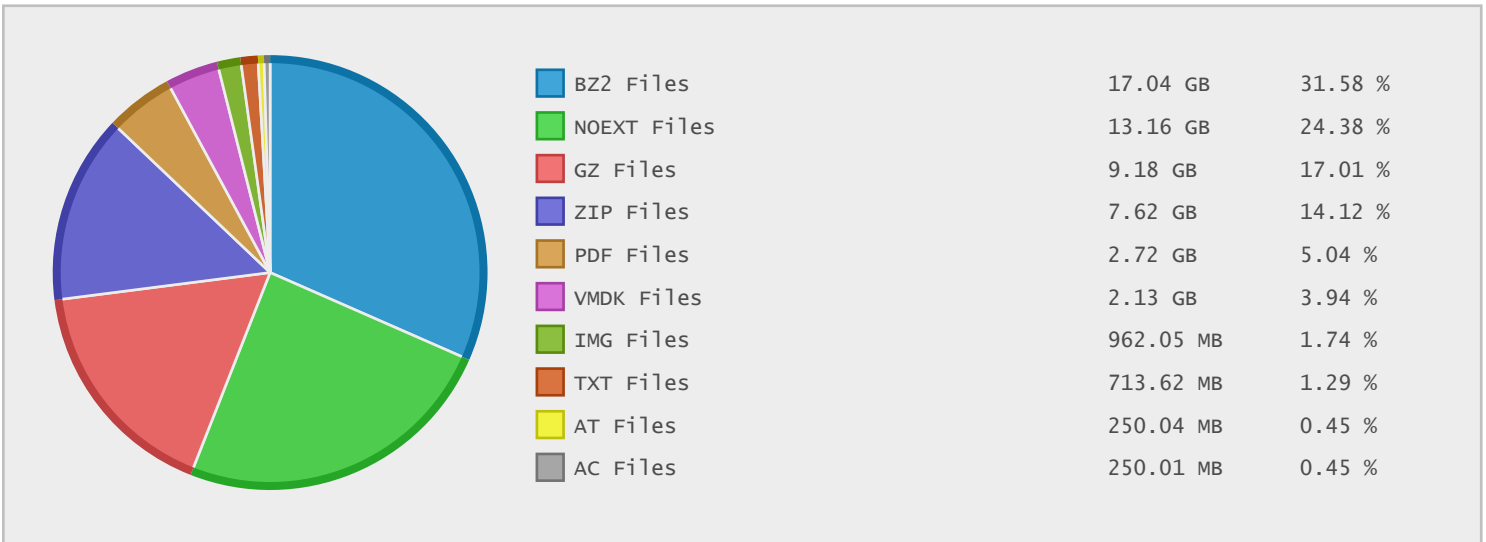

RIPE Network Coordination Centre - FTP Site Statistics

Property	Value
FTP Server	ftp.ripe.net
Description	RIPE Network Coordination Centre
Country	Netherlands
Scan Date	15/Jan/2015
Total Dirs	2,663
Total Files	159,058
Total Data	69.78 GB

Top 10 File Categories Sorted By Disk Space

Last 12 Months Modified Disk Space History

Last 10 Years Modified Disk Space History

Total:	66.91 GB
Average:	6.69 GB
Maximum:	33.30 GB
Minimum:	1.03 GB
From:	2006
To:	2015

Last 10 Years Modified File Count History

Total:	131619 Files
Average:	13162 Files
Maximum:	19447 Files
Minimum:	2170 Files
From:	2006
To:	2015

Top 10 File Extensions Sorted By Disk Space

Top 10 File Extensions Sorted By Number of Files