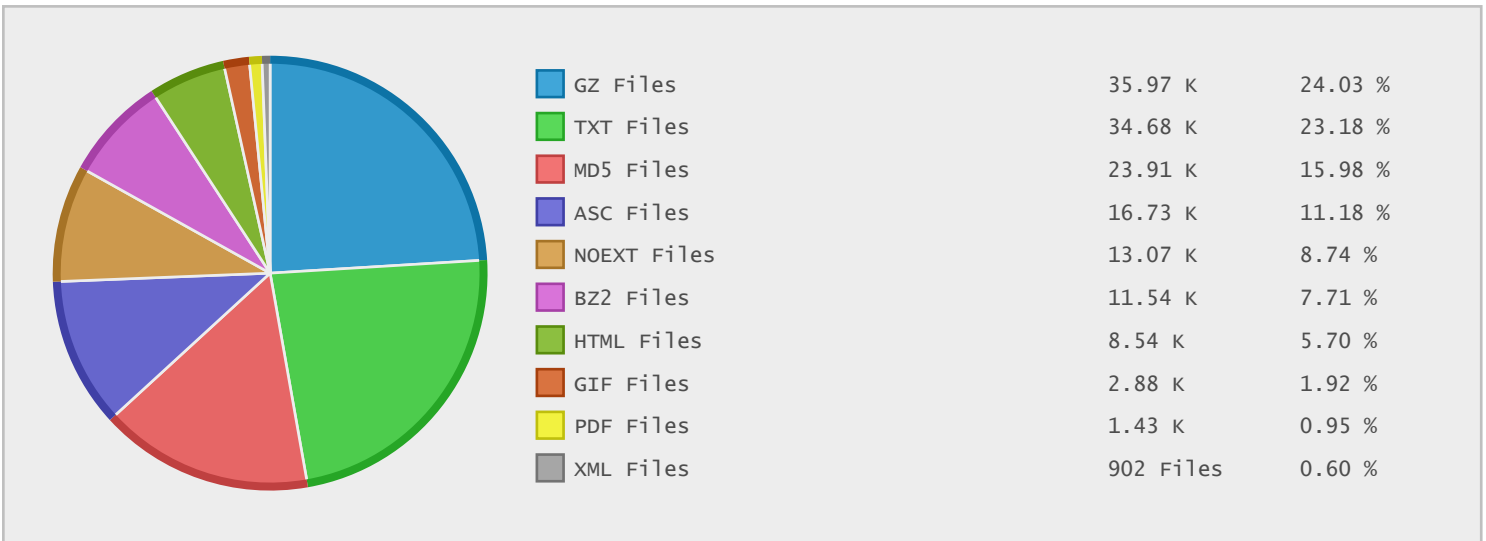

RIPE Network Coordination Centre - FTP Site Statistics

Property	Value
FTP Server	ftp.ripe.net
Description	RIPE Network Coordination Centre
Country	Netherlands
Scan Date	15/Jan/2015
Total Dirs	2,663
Total Files	159,058
Total Data	69.78 GB

Top 10 File Categories Sorted By Disk Space

Last 12 Months Modified Disk Space History

Last 10 Years Modified Disk Space History

Total:	66.91 GB
Average:	6.69 GB
Maximum:	33.30 GB
Minimum:	1.03 GB
From:	2006
To:	2015

Last 10 Years Modified File Count History

Total:	131619 Files
Average:	13162 Files
Maximum:	19447 Files
Minimum:	2170 Files
From:	2006
To:	2015

Top 10 File Extensions Sorted By Disk Space

Top 10 File Extensions Sorted By Number of Files

Top 10 File Categories Sorted by Disk Space

Category	Files	Data	Data (%)
Archive Files	48419	34.11 GB	48.88 %
Miscellaneous Files	16272	24.65 GB	35.33 %
Document Files	37584	3.60 GB	5.15 %
Disk Image Files	11	2.89 GB	4.14 %
Data Files	24456	1.52 GB	2.17 %
Image Files	3574	1.26 GB	1.81 %
Development Files	1978	520.51 MB	0.73 %
Internet Files	9210	426.07 MB	0.60 %
Script Files	265	251.52 MB	0.35 %
windows System Files	2	250.00 MB	0.35 %