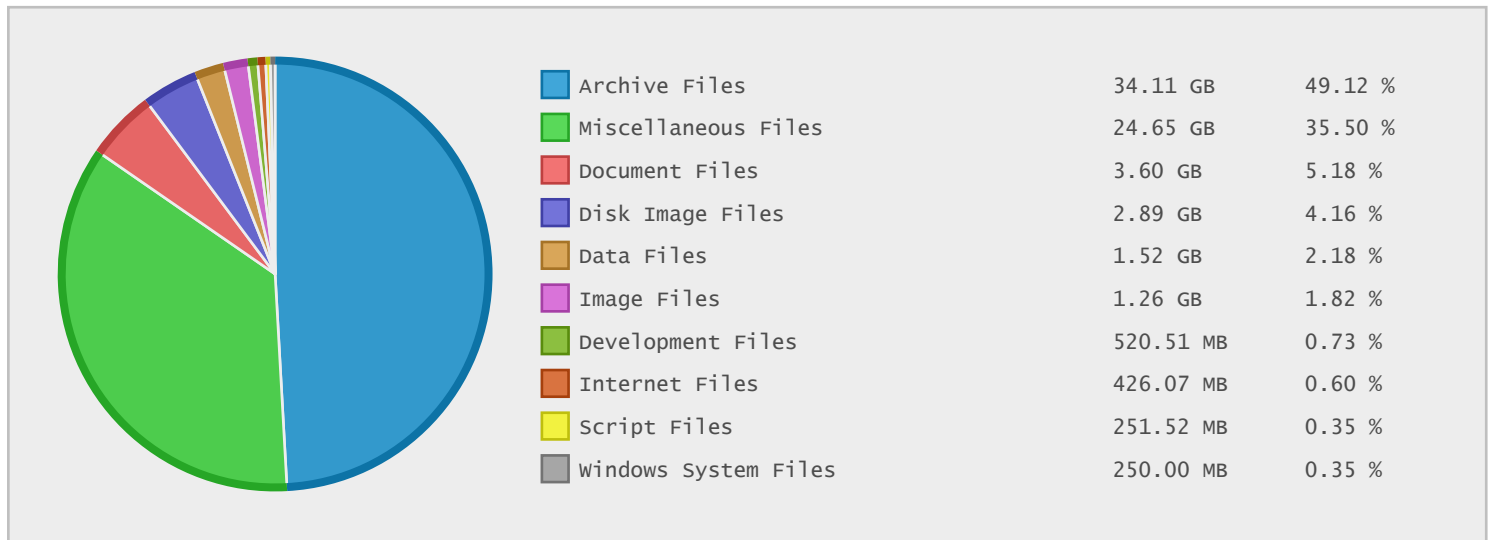

RIPE Network Coordination Centre - FTP Site Statistics

Property	Value
FTP Server	ftp.ripe.net
Description	RIPE Network Coordination Centre
Country	Netherlands
Scan Date	15/Jan/2015
Total Dirs	2,663
Total Files	159,058
Total Data	69.78 GB

Top 20 Directories Sorted by Disk Space

Name	Dirs	Files	Data	Data (%)
/	2663	159058	69.78 GB	100.00 %
/ripe	114	15104	36.75 GB	52.67 %
/ripe/test-traffic	15	228	30.90 GB	44.28 %
/ripe/test-traffic/mysql	0	119	30.16 GB	43.22 %
/pub	70	82616	16.55 GB	23.71 %
/pub/stats	68	82086	16.47 GB	23.60 %
/mirrors	2352	53668	16.39 GB	23.50 %
/mirrors/sites	1658	16731	10.90 GB	15.62 %
/mirrors/sites/ftp.isc.org	1653	16721	10.89 GB	15.61 %
/mirrors/sites/ftp.isc.org/isc	1652	16721	10.89 GB	15.61 %
/pub/stats/arin	14	12044	10.81 GB	15.49 %
/pub/stats/arin/archive	13	12004	10.70 GB	15.33 %
/mirrors/sites/ftp.isc.org/isc/bind9	1218	14299	9.52 GB	13.65 %
/mirrors/rfc	40	9271	4.21 GB	6.03 %
/pub/stats/arin/archive/2013	0	1269	2.68 GB	3.83 %
/ripe/tools	34	93	2.61 GB	3.74 %
/ripe/tools/dbase	4	28	2.59 GB	3.71 %
/pub/stats/arin/archive/2014	0	730	2.54 GB	3.64 %
/ripe/tools/dbase/VMS	2	6	2.40 GB	3.44 %
/mirrors/rfc/ien	1	478	2.22 GB	3.19 %

Top 10 File Categories Sorted By Disk Space

Last 12 Months Modified Disk Space History

Last 10 Years Modified Disk Space History

Total:	66.91 GB
Average:	6.69 GB
Maximum:	33.30 GB
Minimum:	1.03 GB
From:	2006
To:	2015

Last 10 Years Modified File Count History

Total:	131619 Files
Average:	13162 Files
Maximum:	19447 Files
Minimum:	2170 Files
From:	2006
To:	2015

Top 10 File Extensions Sorted By Disk Space

Top 10 File Extensions Sorted By Number of Files