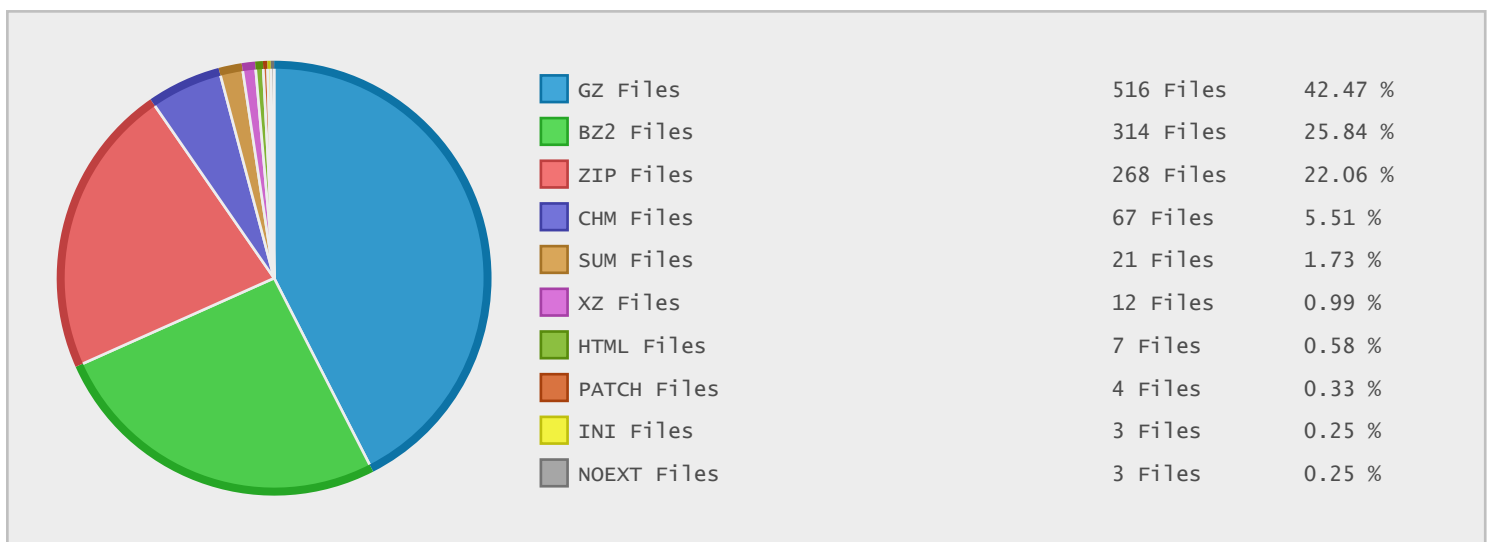

Top 10 File Extensions Sorted By Number of Files