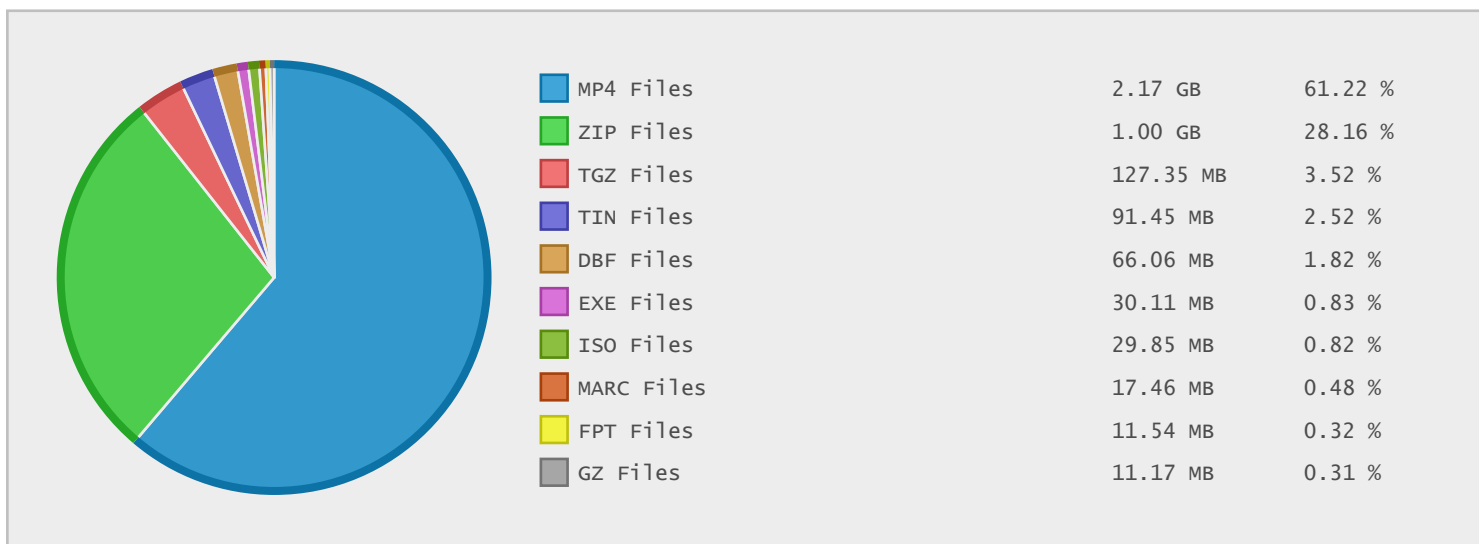

Top 10 File Categories Sorted By Disk Space

Last 12 Months Modified Disk Space History

Last 10 Years Modified Disk Space History

Total:	3.43 GB
Average:	0.34 GB
Maximum:	2.18 GB
Minimum:	0.00 GB
From:	2006
To:	2015

Last 10 Years Modified File Count History

Total:	285 Files
Average:	29 Files
Maximum:	134 Files
Minimum:	0 Files
From:	2006
To:	2015

Top 10 File Extensions Sorted By Disk Space

Top 10 File Extensions Sorted By Number of Files