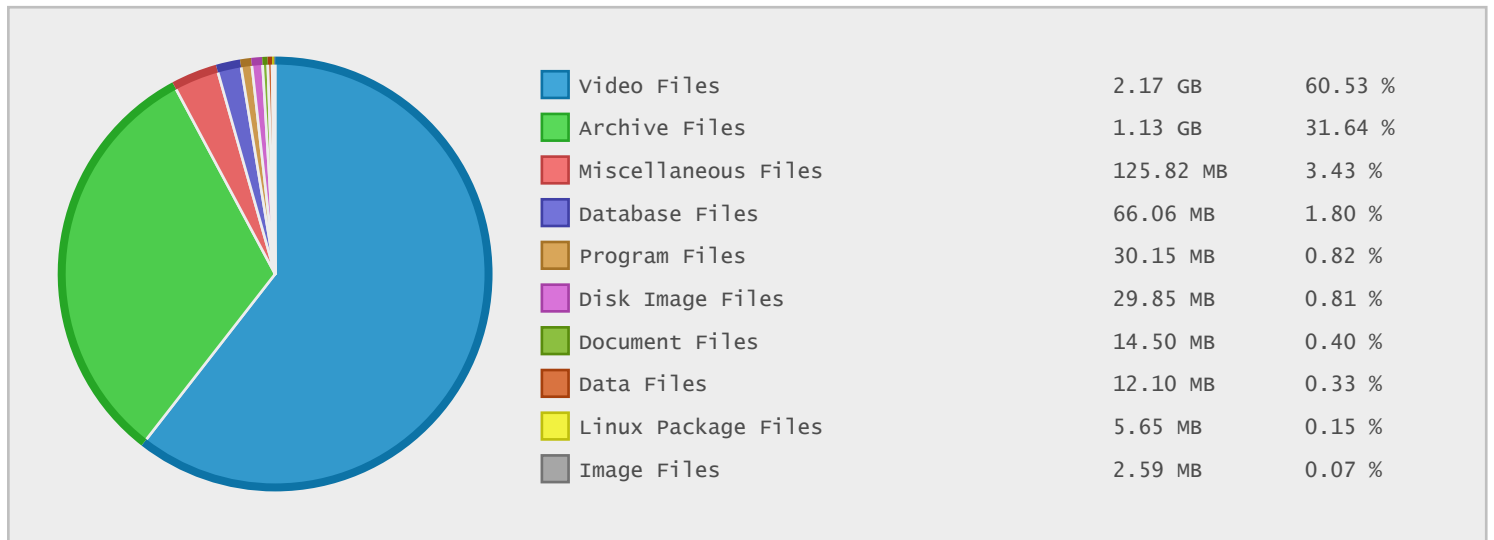

Top 20 Directories Sorted by Disk Space

Name	Dirs	Files	Data	Data (%)
/	92	432	3.58 GB	100.00 %
/pub	89	430	3.58 GB	> 99.99 %
/pub/support	61	315	3.54 GB	98.91 %
/pub/support/Shibboleth_v_praxi-NTK	0	5	2.17 GB	60.53 %
/pub/support/EB	31	241	1.33 GB	37.28 %
/pub/support/EB/FF	0	14	263.62 MB	7.20 %
/pub/support/EB/UTB	2	25	243.81 MB	6.66 %
/pub/support/EB/MFF	1	14	230.42 MB	6.29 %
/pub/support/EB/KTF	4	26	96.84 MB	2.64 %
/pub/support/EB/KTF/KPWIN	3	21	89.05 MB	2.43 %
/pub/support/EB/ARU	0	16	80.44 MB	2.20 %
/pub/support/EB/PEDF	0	14	59.77 MB	1.63 %
/pub/support/EB/ILF	0	9	57.54 MB	1.57 %
/pub/support/EB/PF	0	10	54.91 MB	1.50 %
/pub/support/EB/lesetice	0	6	47.90 MB	1.31 %
/pub/support/EB/UTB/OLD	0	5	40.59 MB	1.11 %
/pub/support/EB/LFHK	0	8	37.70 MB	1.03 %
/pub/support/EB/MeSH	0	13	29.52 MB	0.81 %
/pub/support/EB/KTF/KPWIN/oprava	1	6	28.61 MB	0.78 %
/pub/support/EB/FTVS	2	12	27.55 MB	0.75 %

Top 10 File Categories Sorted By Disk Space

Last 12 Months Modified Disk Space History

Last 10 Years Modified Disk Space History

Total:	3.43 GB
Average:	0.34 GB
Maximum:	2.18 GB
Minimum:	0.00 GB
From:	2006
To:	2015

Last 10 Years Modified File Count History

Total:	285 Files
Average:	29 Files
Maximum:	134 Files
Minimum:	0 Files
From:	2006
To:	2015

Top 10 File Extensions Sorted By Disk Space

Top 10 File Extensions Sorted By Number of Files