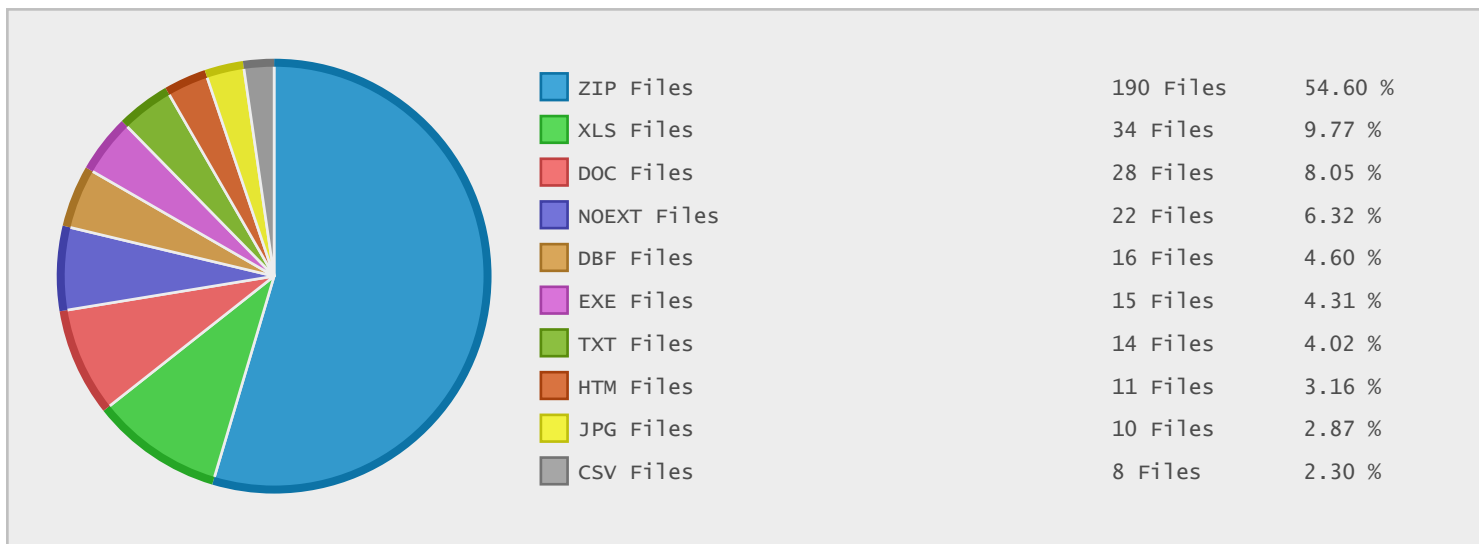

Top 10 File Categories Sorted By Disk Space

Last 12 Months Modified Disk Space History

Last 10 Years Modified Disk Space History

Total:	3.43 GB
Average:	0.34 GB
Maximum:	2.18 GB
Minimum:	0.00 GB
From:	2006
To:	2015

Last 10 Years Modified File Count History

Total:	285 Files
Average:	29 Files
Maximum:	134 Files
Minimum:	0 Files
From:	2006
To:	2015

Top 10 File Extensions Sorted By Disk Space

Top 10 File Extensions Sorted By Number of Files