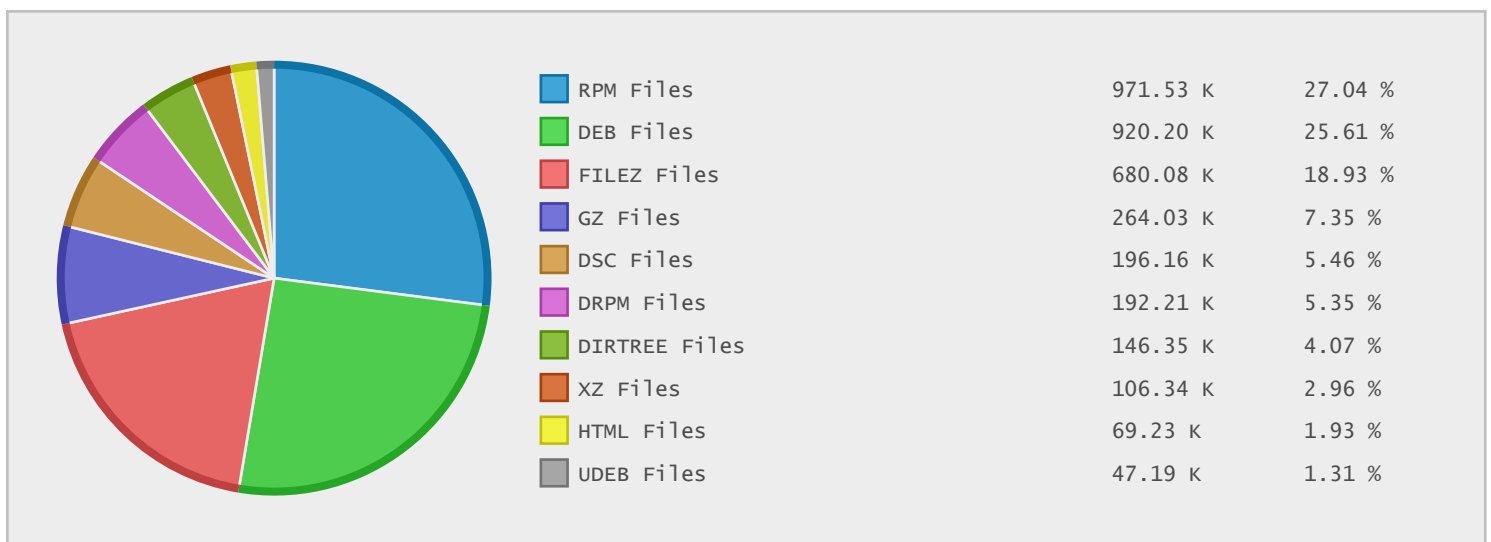

Top 10 File Extensions Sorted By Number of Files