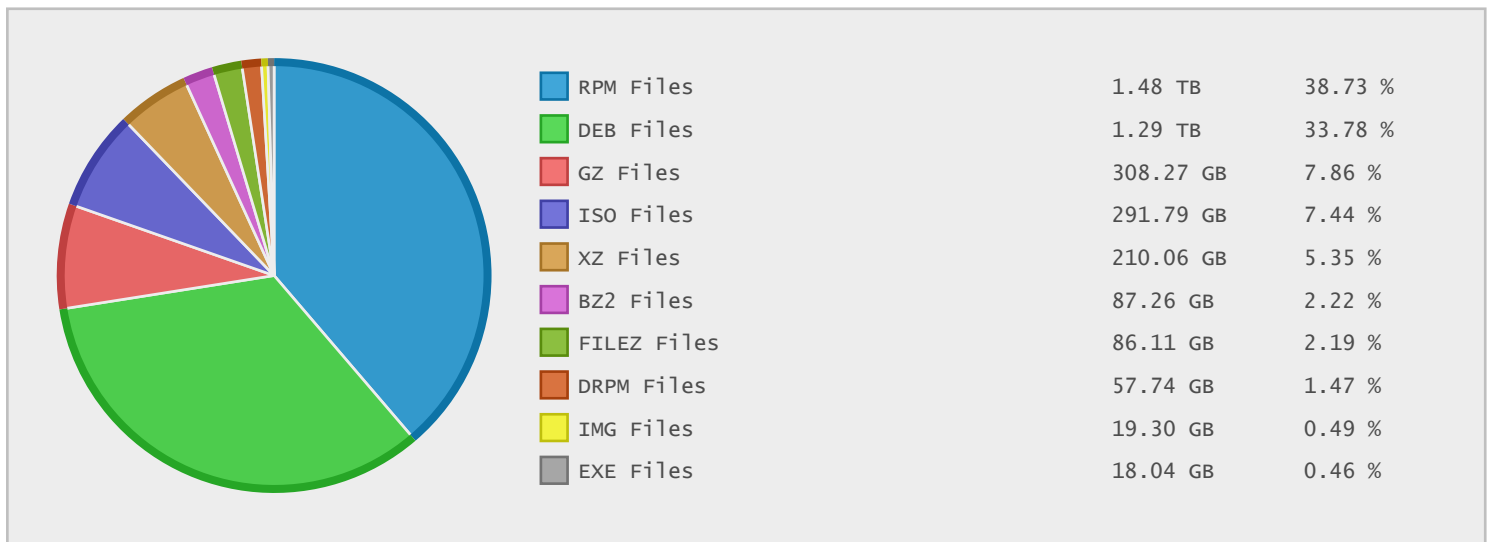

Top 10 File Extensions Sorted By Disk Space