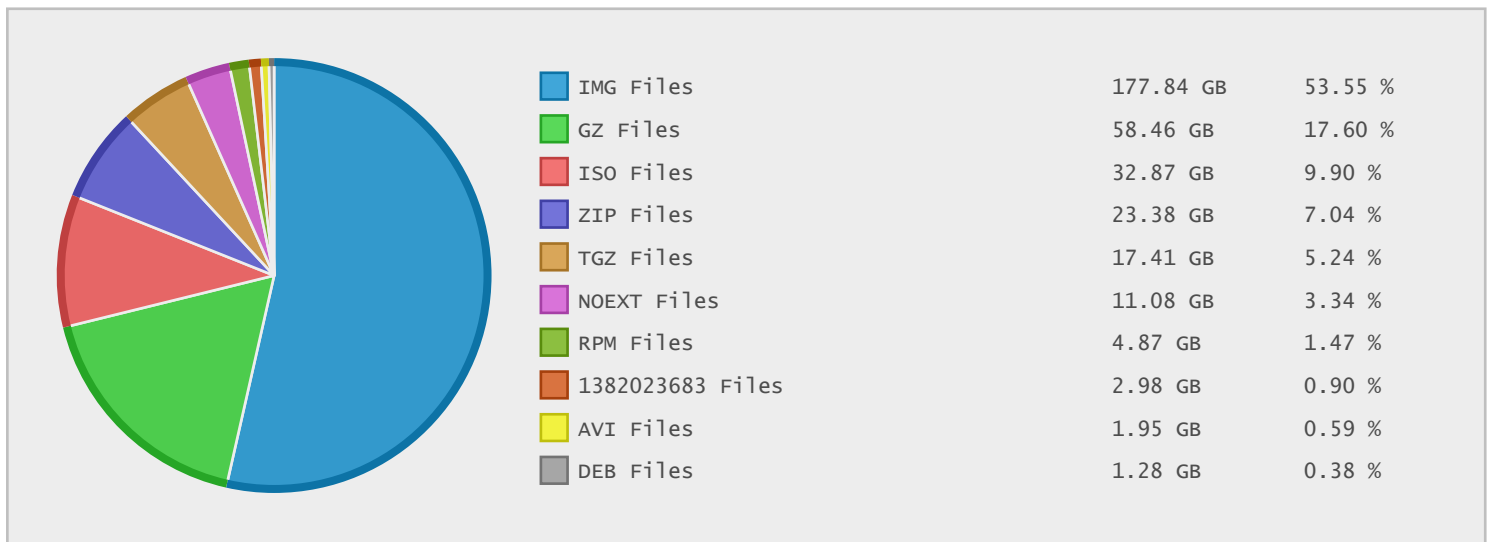

Top 10 File Extensions Sorted By Disk Space