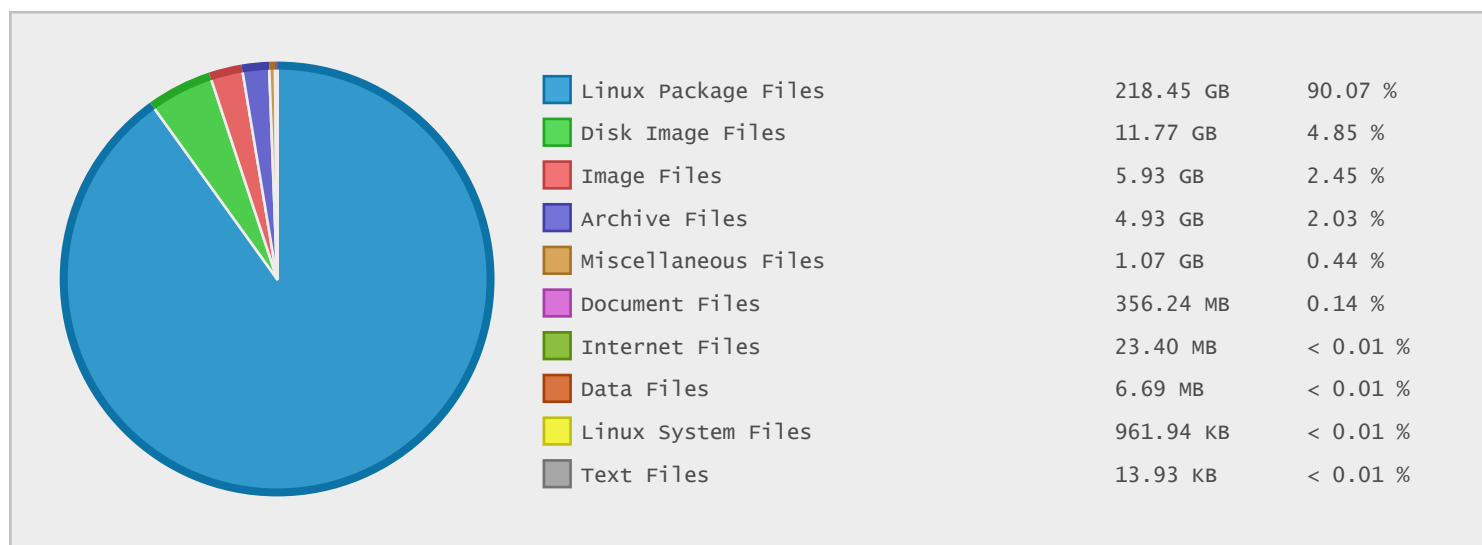

Cultural Network-Based Initiative - FTP Site Statistics

Property	Value
FTP Server	ftp.servus.at
Description	Cultural Network-Based Initiative
Country	Austria
Scan Date	31/Aug/2015
Total Dirs	448
Total Files	192,700
Total Data	242.53 GB

Top 20 Directories Sorted by Disk Space

Name	Dirs	Files	Data	Data (%)
/	448	192700	242.53 GB	100.00 %
/Fedora	270	161770	183.41 GB	75.62 %
/Fedora/linux	269	161770	183.41 GB	75.62 %
/Fedora/linux/releases	193	119076	124.27 GB	51.24 %
/Fedora/linux/updates	74	42694	59.14 GB	24.38 %
/CentOS	166	30818	45.99 GB	18.96 %
/Fedora/linux/releases/22	75	42279	44.71 GB	18.43 %
/Fedora/linux/releases/22/Everything	36	37663	41.30 GB	17.03 %
/Fedora/linux/releases/22/Everything/i386	35	37663	41.30 GB	17.03 %
/Fedora/linux/releases/22/Everything/i...	34	37663	41.30 GB	17.03 %
/Fedora/linux/releases/22/Everything/i...	32	37654	41.21 GB	16.99 %
/Fedora/linux/releases/20	76	40723	40.41 GB	16.66 %
/Fedora/linux/releases/21	39	36074	39.15 GB	16.14 %
/Fedora/linux/releases/21/Everything	36	36074	39.15 GB	16.14 %
/Fedora/linux/releases/21/Everything/i386	35	36074	39.15 GB	16.14 %
/Fedora/linux/releases/21/Everything/i...	34	36074	39.15 GB	16.14 %
/Fedora/linux/releases/21/Everything/i...	32	36065	39.07 GB	16.11 %
/Fedora/linux/releases/20/Everything	36	32502	35.32 GB	14.56 %
/Fedora/linux/releases/20/Everything/i386	35	32502	35.32 GB	14.56 %
/Fedora/linux/releases/20/Everything/i...	34	32502	35.32 GB	14.56 %

Top 10 File Categories Sorted By Disk Space

Last 12 Months Modified Disk Space History

Last 10 Years Modified Disk Space History

Total:	242.53 GB
Average:	24.25 GB
Maximum:	90.08 GB
Minimum:	0.00 GB
From:	2006
To:	2015

Last 10 Years Modified File Count History

Total:	192679 Files
Average:	19268 Files
Maximum:	75321 Files
Minimum:	0 Files
From:	2006
To:	2015

Top 10 File Extensions Sorted By Disk Space

Top 10 File Extensions Sorted By Number of Files