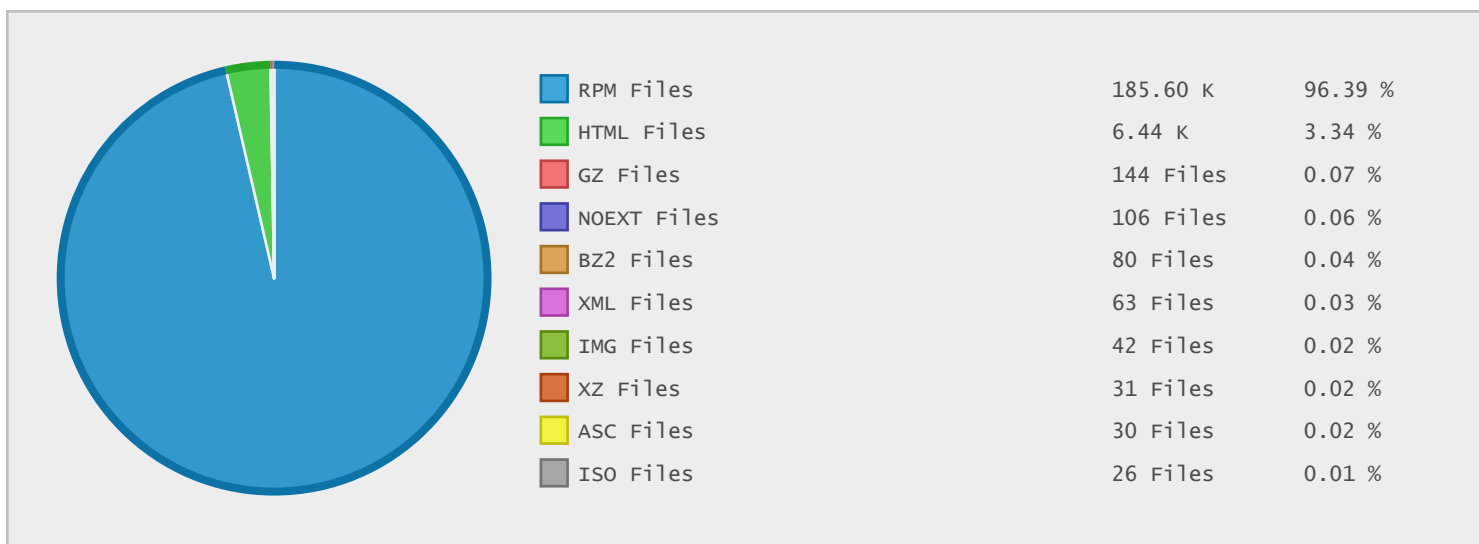

Cultural Network-Based Initiative - FTP Site Statistics

Property	Value
FTP Server	ftp.servus.at
Description	Cultural Network-Based Initiative
Country	Austria
Scan Date	31/Aug/2015
Total Dirs	448
Total Files	192,700
Total Data	242.53 GB

Top 10 File Categories Sorted By Disk Space

Last 12 Months Modified Disk Space History

Last 10 Years Modified Disk Space History

Total:	242.53 GB
Average:	24.25 GB
Maximum:	90.08 GB
Minimum:	0.00 GB
From:	2006
To:	2015

Last 10 Years Modified File Count History

Total:	192679 Files
Average:	19268 Files
Maximum:	75321 Files
Minimum:	0 Files
From:	2006
To:	2015

Top 10 File Extensions Sorted By Disk Space

Top 10 File Extensions Sorted By Number of Files