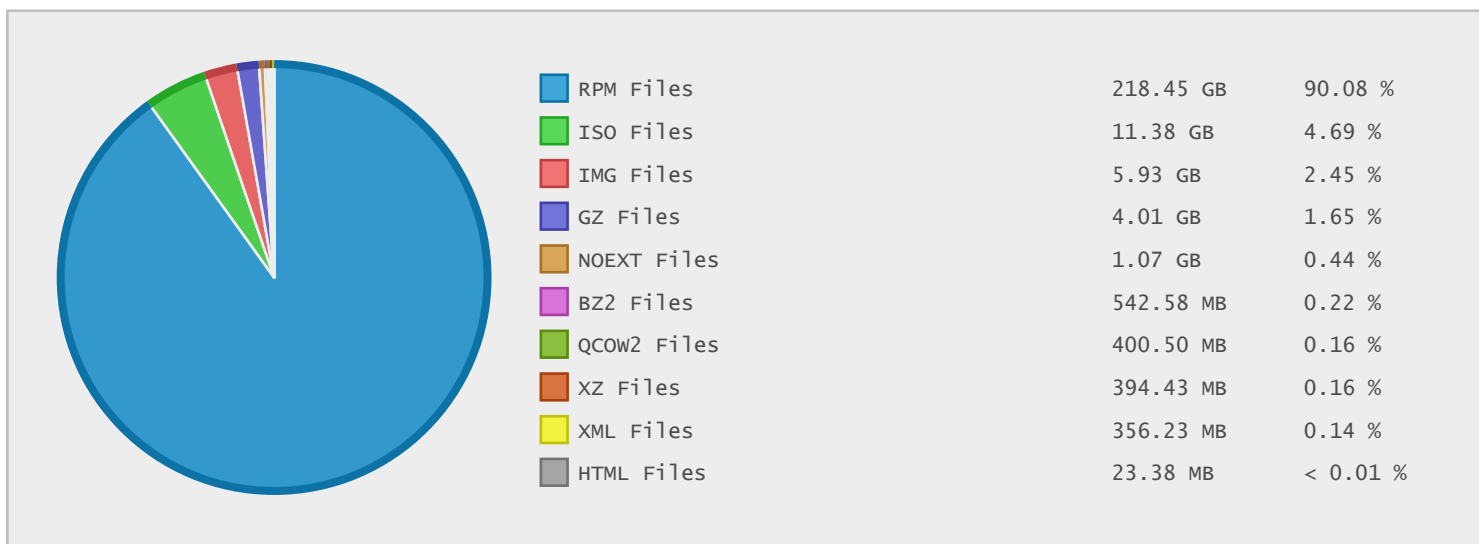

Cultural Network-Based Initiative - FTP Site Statistics

Property	Value
FTP Server	ftp.servus.at
Description	Cultural Network-Based Initiative
Country	Austria
Scan Date	31/Aug/2015
Total Dirs	448
Total Files	192,700
Total Data	242.53 GB

Top 10 File Categories Sorted By Disk Space

Last 12 Months Modified Disk Space History

Last 10 Years Modified Disk Space History

Total:	242.53 GB
Average:	24.25 GB
Maximum:	90.08 GB
Minimum:	0.00 GB
From:	2006
To:	2015

Last 10 Years Modified File Count History

Total:	192679 Files
Average:	19268 Files
Maximum:	75321 Files
Minimum:	0 Files
From:	2006
To:	2015

Top 10 File Extensions Sorted By Disk Space

Top 10 File Extensions Sorted By Number of Files