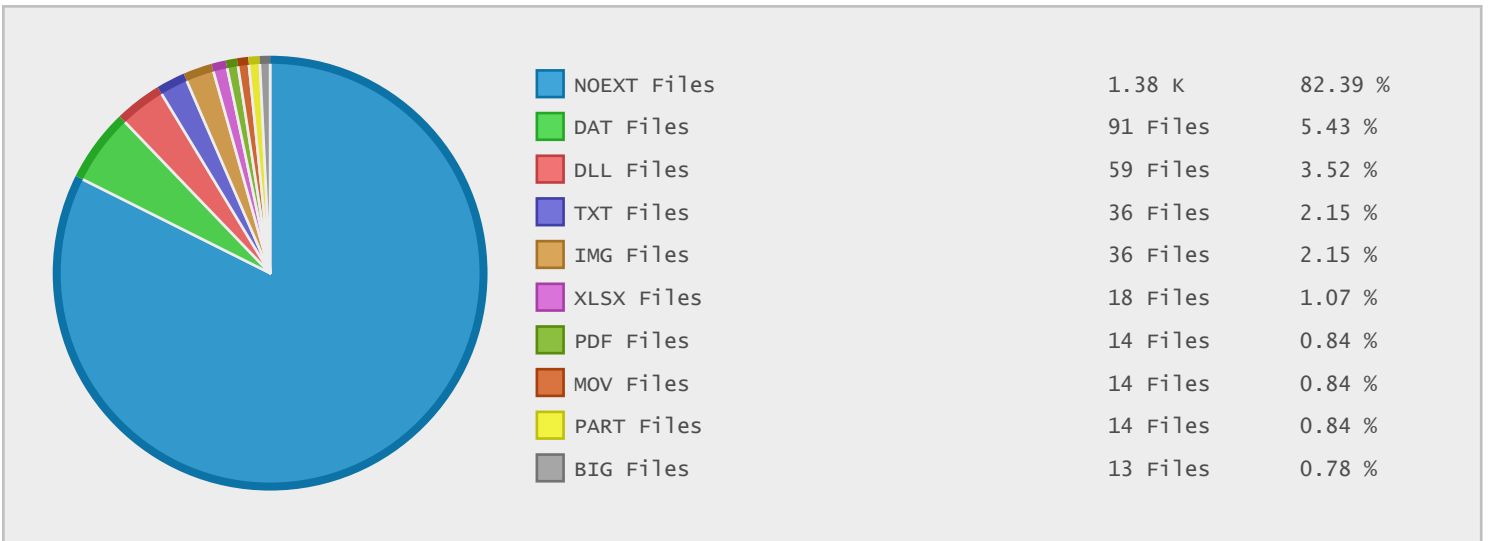

Top 10 File Extensions Sorted By Number of Files