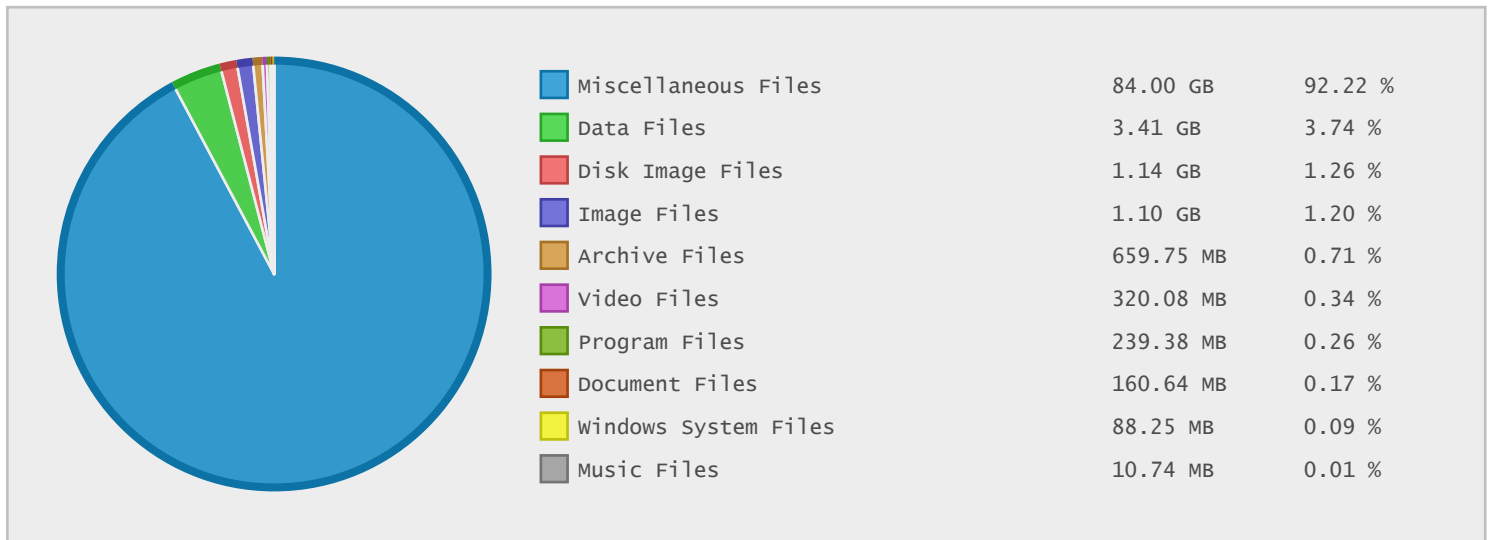

Singnet Software Archive - FTP Site Statistics

Property	Value
FTP Server	ftp.singnet.com.sg
Description	Singnet Software Archive
Country	Singapore
Scan Date	14/Oct/2015
Total Dirs	78
Total Files	1,900
Total Data	91.10 GB

Top 20 Directories Sorted by Disk Space

Name	Dirs	Files	Data	Data (%)
/	78	1900	91.10 GB	100.00 %
/Testing	0	587	18.11 GB	19.88 %
/pub	6	106	16.20 GB	17.78 %
/pub/testv4	2	89	16.06 GB	17.62 %
/pub/testv4/upload	0	89	16.06 GB	17.62 %
/speedtest	7	220	11.33 GB	12.44 %
/speedtest/gnoc	1	204	8.92 GB	9.79 %
/robot36	0	23	2.78 GB	3.05 %
/robot38	0	39	2.48 GB	2.72 %
/qos_ct_2	0	68	2.22 GB	2.44 %
/robot37	0	19	2.16 GB	2.38 %
/rnquality	6	58	2.16 GB	2.37 %
/robot40	0	65	2.10 GB	2.30 %
/robot35	0	20	2.09 GB	2.30 %
/qos_ct_7	0	34	2.00 GB	2.20 %
/qos_ct_1	0	70	1.97 GB	2.16 %
/robot32	0	56	1.87 GB	2.05 %
/qos_ct_5	0	36	1.83 GB	2.01 %
/robot31	0	31	1.78 GB	1.96 %
/robot27	0	15	1.75 GB	1.93 %

Top 10 File Categories Sorted By Disk Space