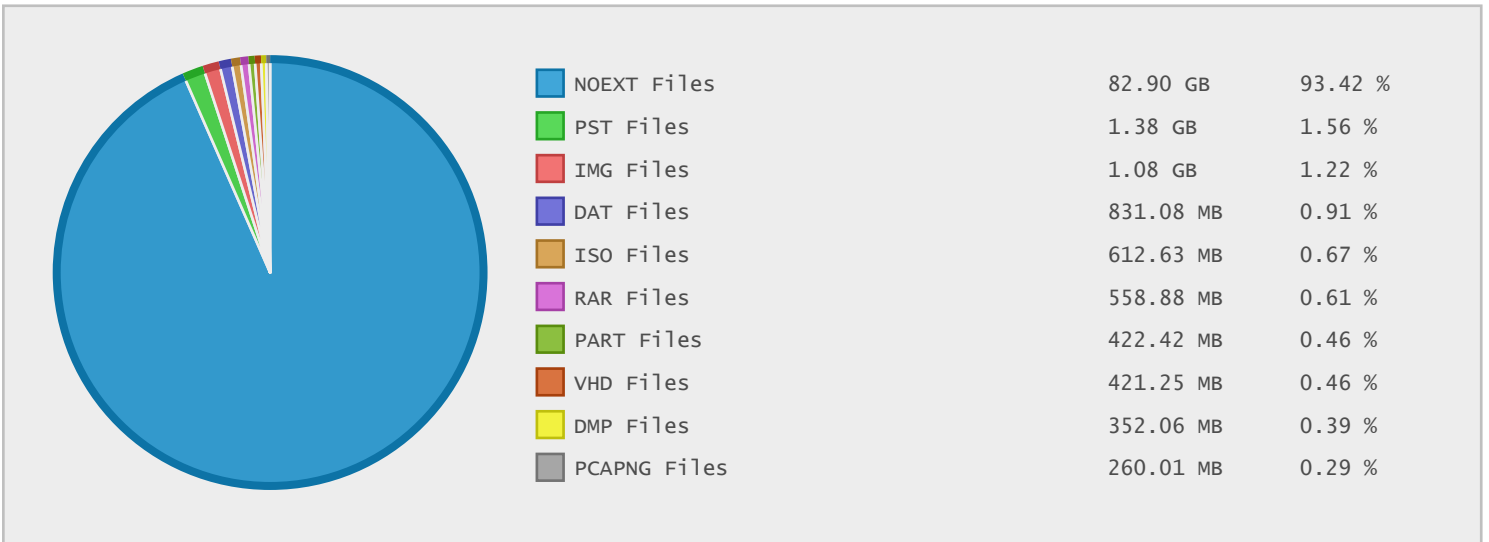

Top 10 File Extensions Sorted By Disk Space