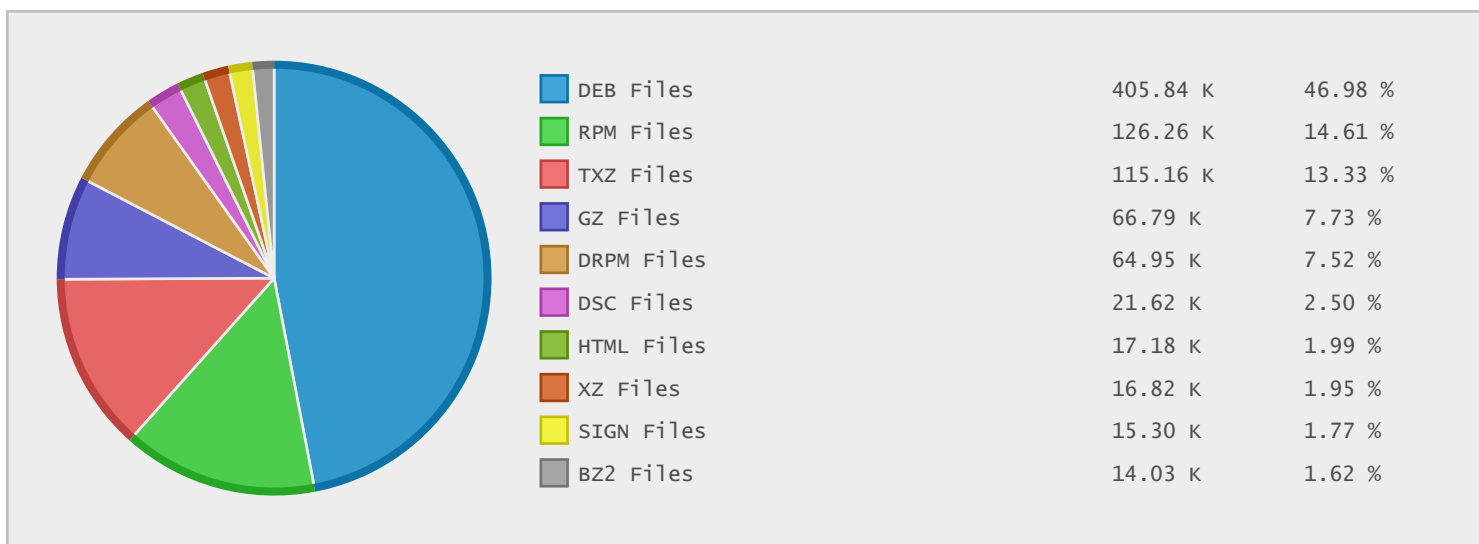

Top 10 File Extensions Sorted By Number of Files