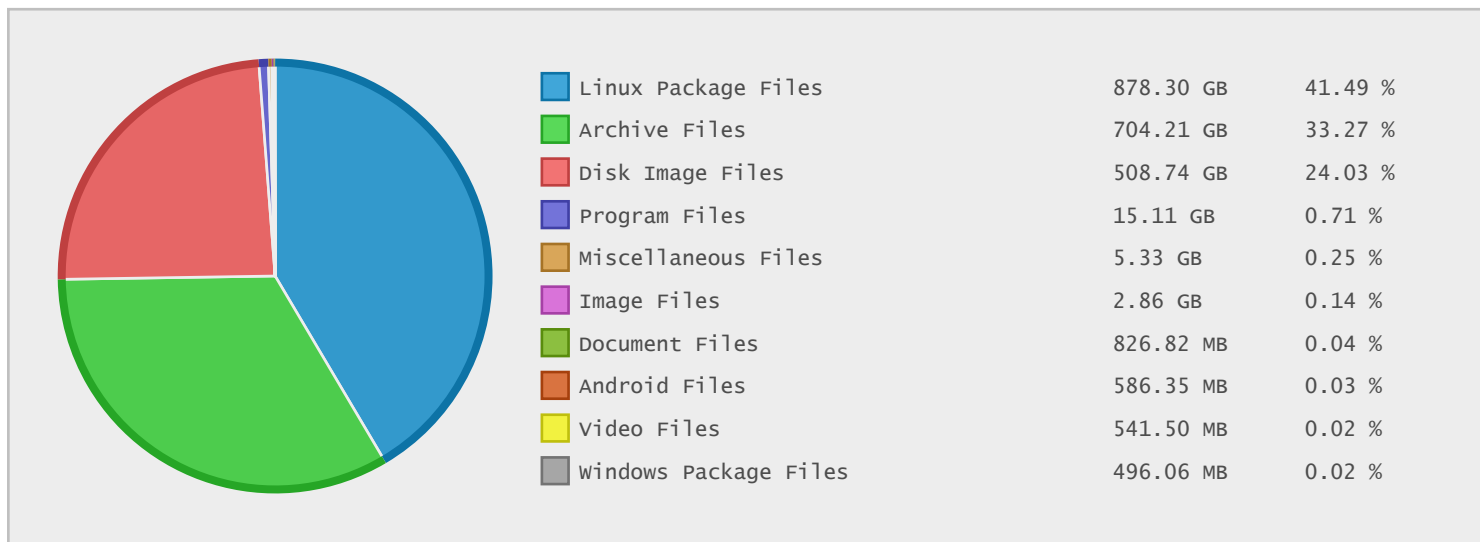

Taipei Education Computer Center - FTP Site Statistics

| Property | Value |
|-------------|----------------------------------|
| FTP Server | ftp.stust.edu.tw |
| Description | Taipei Education Computer Center |
| Country | Taiwan |
| Scan Date | 17/Apr/2015 |
| Total Dirs | 88,332 |
| Total Files | 898,690 |
| Total Data | 2.07 TB |

Top 10 File Categories Sorted By Disk Space

Last 12 Months Modified Disk Space History

Last 10 Years Modified Disk Space History

| | |
|----------|------------|
| Total: | 2065.56 GB |
| Average: | 206.56 GB |
| Maximum: | 578.86 GB |
| Minimum: | 5.85 GB |
| From: | 2006 |
| To: | 2015 |

Last 10 Years Modified File Count History

| | |
|----------|--------------|
| Total: | 862682 Files |
| Average: | 86268 Files |
| Maximum: | 268442 Files |
| Minimum: | 3032 Files |
| From: | 2006 |
| To: | 2015 |