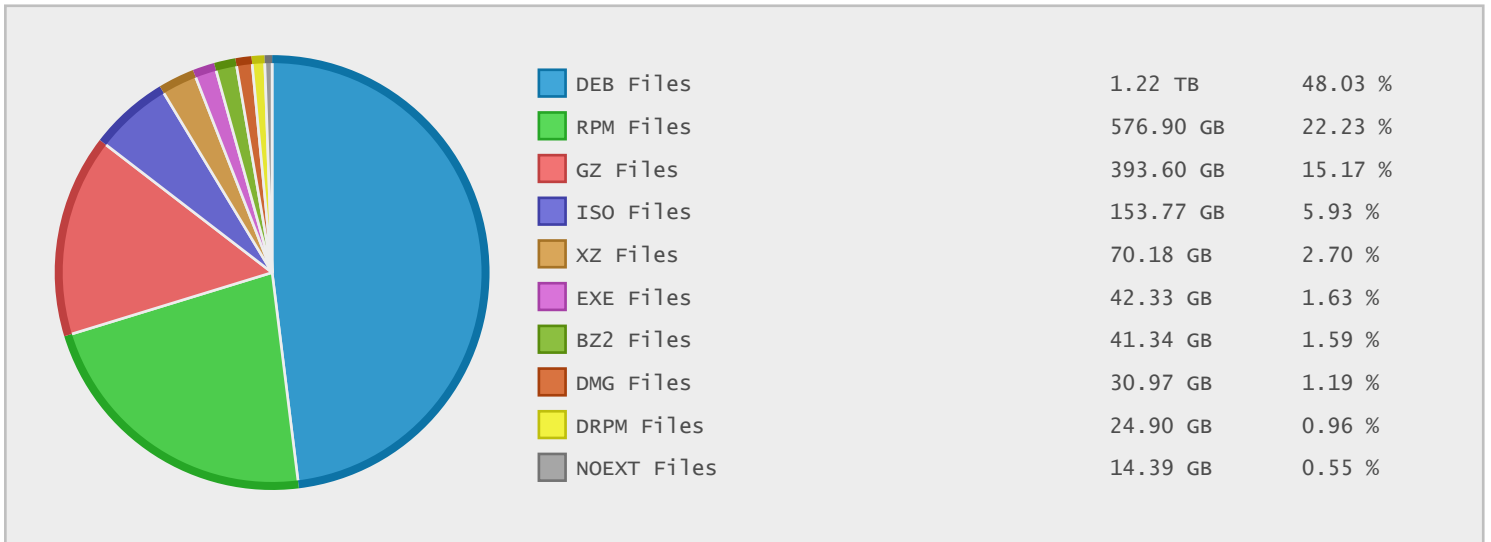

Top 10 File Categories Sorted By Disk Space

Last 12 Months Modified Disk Space History

Last 10 Years Modified Disk Space History

Last 10 Years Modified File Count History

Top 10 File Extensions Sorted By Disk Space

Top 10 File Extensions Sorted By Number of Files

Top 10 File Categories Sorted by Disk Space

Category	Files	Data	Data (%)
Linux Package Files	1665759	1.82 TB	70.36 %
Archive Files	273010	520.69 GB	19.67 %
Disk Image Files	1223	193.84 GB	7.32 %
Program Files	580	42.33 GB	1.60 %
Miscellaneous Files	15617	20.76 GB	0.78 %
Image Files	1216	3.75 GB	0.14 %
Data Files	130519	2.71 GB	0.10 %
Development Files	2209	389.67 MB	0.01 %
Document Files	8812	92.05 MB	< 0.01 %
Linux System Files	404	53.00 MB	< 0.01 %