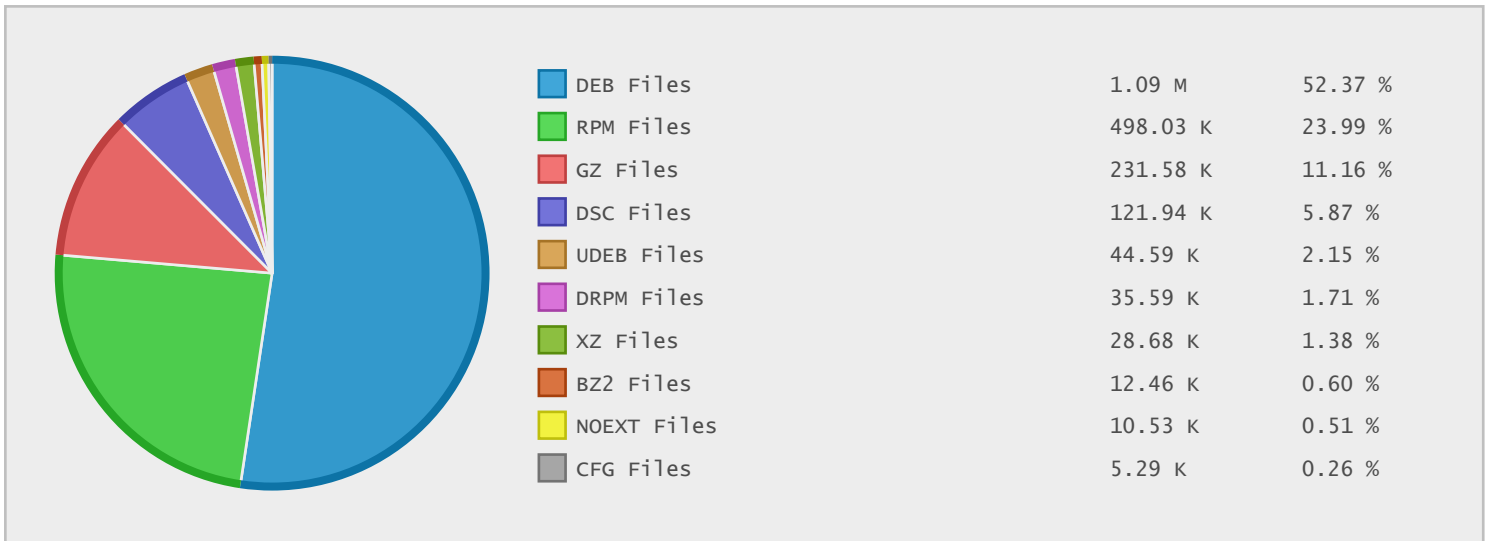

Top 10 File Categories Sorted By Disk Space

Last 12 Months Modified Disk Space History

Last 10 Years Modified Disk Space History

Last 10 Years Modified File Count History

Top 10 File Extensions Sorted By Disk Space

Top 10 File Extensions Sorted By Number of Files

Top 10 File Categories Sorted by Disk Space

Category	Files	Data	Data (%)
Linux Package Files	1665759	1.82 TB	70.36 %
Archive Files	273010	520.69 GB	19.67 %
Disk Image Files	1223	193.84 GB	7.32 %
Program Files	580	42.33 GB	1.60 %
Miscellaneous Files	15617	20.76 GB	0.78 %
Image Files	1216	3.75 GB	0.14 %
Data Files	130519	2.71 GB	0.10 %
Development Files	2209	389.67 MB	0.01 %
Document Files	8812	92.05 MB	< 0.01 %
Linux System Files	404	53.00 MB	< 0.01 %