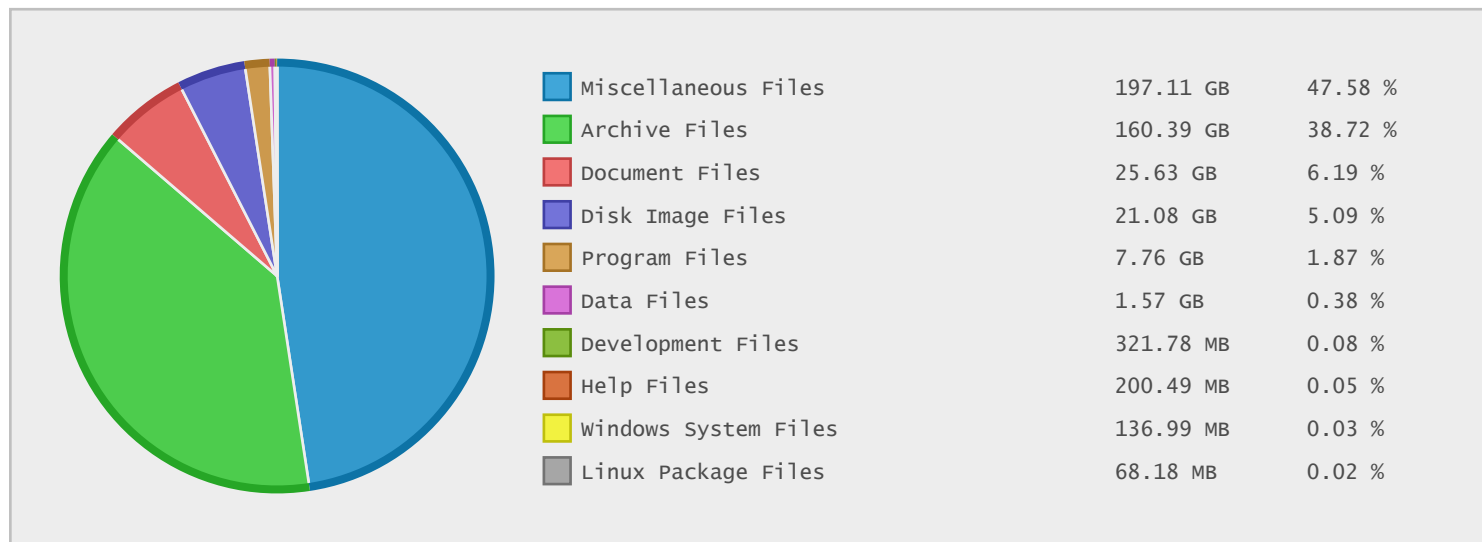

Acer Software Downloads Archive - FTP Site Statistics

Property	Value
FTP Server	ftp.support.acer-euro.com
Description	Acer Software Downloads Archive
Country	United States
Scan Date	07/Mar/2015
Total Dirs	7,552
Total Files	63,398
Total Data	414.31 GB

Top 20 Directories Sorted by Disk Space

Name	Dirs	Files	Data	Data (%)
/	7552	63398	414.31 GB	100.00 %
/notebook	3097	20987	284.82 GB	68.75 %
/desktop	1277	5291	72.82 GB	17.58 %
/server	497	1483	20.22 GB	4.88 %
/server/easybuild	0	7	13.64 GB	3.29 %
/projector	220	1997	9.15 GB	2.21 %
/smartphone	35	156	7.10 GB	1.71 %
/notebook/vista_64bit	27	287	6.42 GB	1.55 %
/scanner	8	41	5.82 GB	1.41 %
/scanner/drivers	7	41	5.82 GB	1.41 %
/monitor	223	2639	5.07 GB	1.22 %
/monitor/lcd	210	2542	5.03 GB	1.21 %
/scanner/drivers/scsi	0	4	4.87 GB	1.18 %
/monitor/lcd/manuals	185	2324	4.56 GB	1.10 %
/projector/older devices	116	835	3.96 GB	0.96 %
/notebook/vista_32_update	0	1	3.78 GB	0.91 %
/notebook/travelmate_6592	10	157	2.72 GB	0.66 %
/notebook/extensa_7220	11	148	2.63 GB	0.64 %
/notebook/extensa_5220	11	170	2.61 GB	0.63 %
/notebook/extensa_7620	11	152	2.50 GB	0.60 %

Top 10 File Categories Sorted By Disk Space