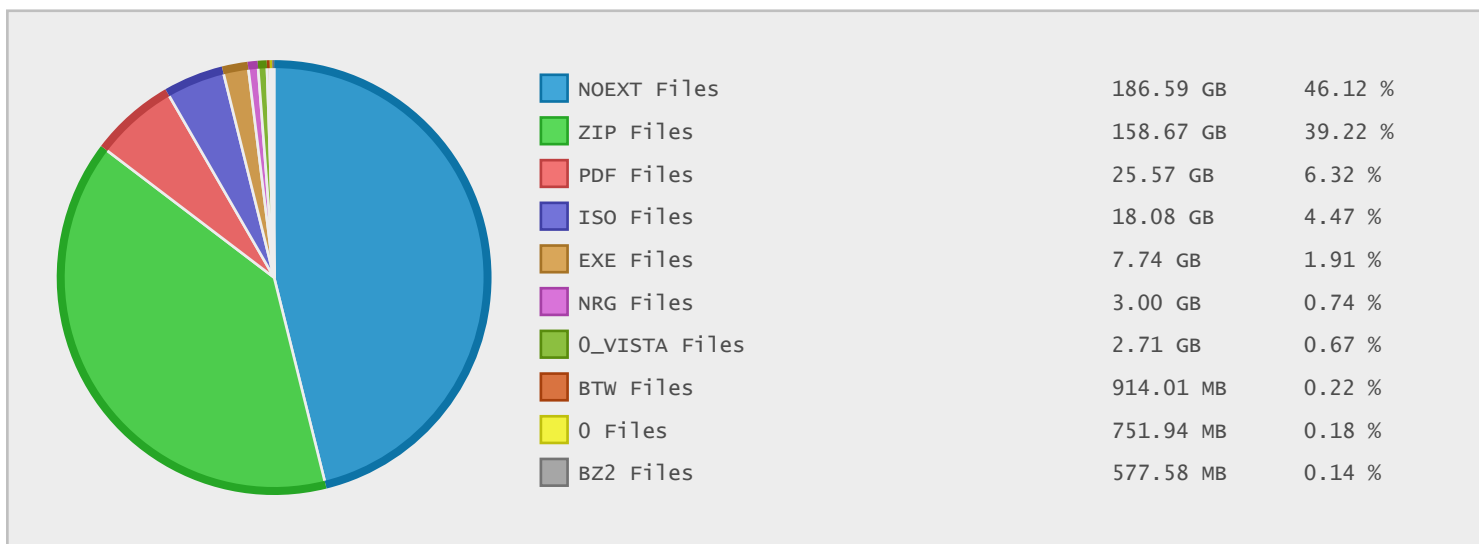

Top 10 File Categories Sorted By Disk Space

Last 12 Months Modified Disk Space History

Last 10 Years Modified Disk Space History

Last 10 Years Modified File Count History

Top 10 File Extensions Sorted By Disk Space

Top 10 File Extensions Sorted By Number of Files

Top 10 File Categories Sorted by Disk Space

Category	Files	Data	Data (%)
Miscellaneous Files	13802	197.11 GB	47.57 %
Archive Files	12024	160.39 GB	38.71 %
Document Files	9289	25.63 GB	6.19 %
Disk Image Files	23	21.08 GB	5.09 %
Program Files	1709	7.76 GB	1.87 %
Data Files	746	1.57 GB	0.38 %
Development Files	24621	321.78 MB	0.08 %
Help Files	304	200.49 MB	0.05 %
Windows System Files	286	136.99 MB	0.03 %
Linux Package Files	5	68.18 MB	0.02 %