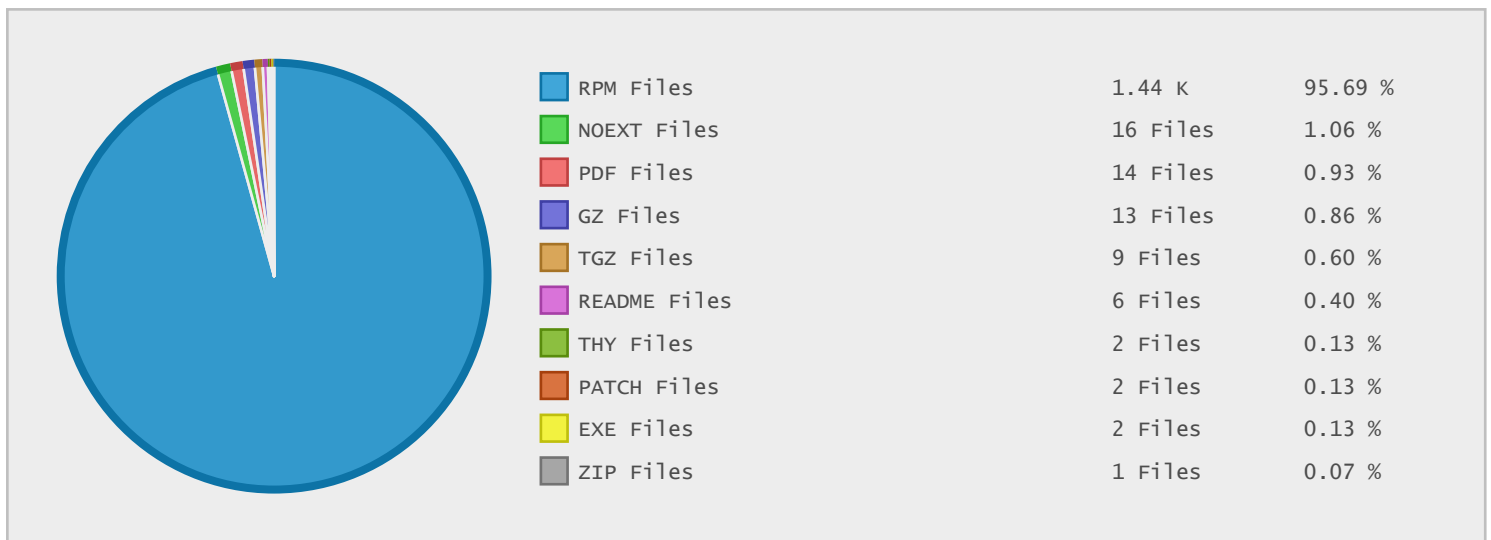

Top 10 File Extensions Sorted By Number of Files