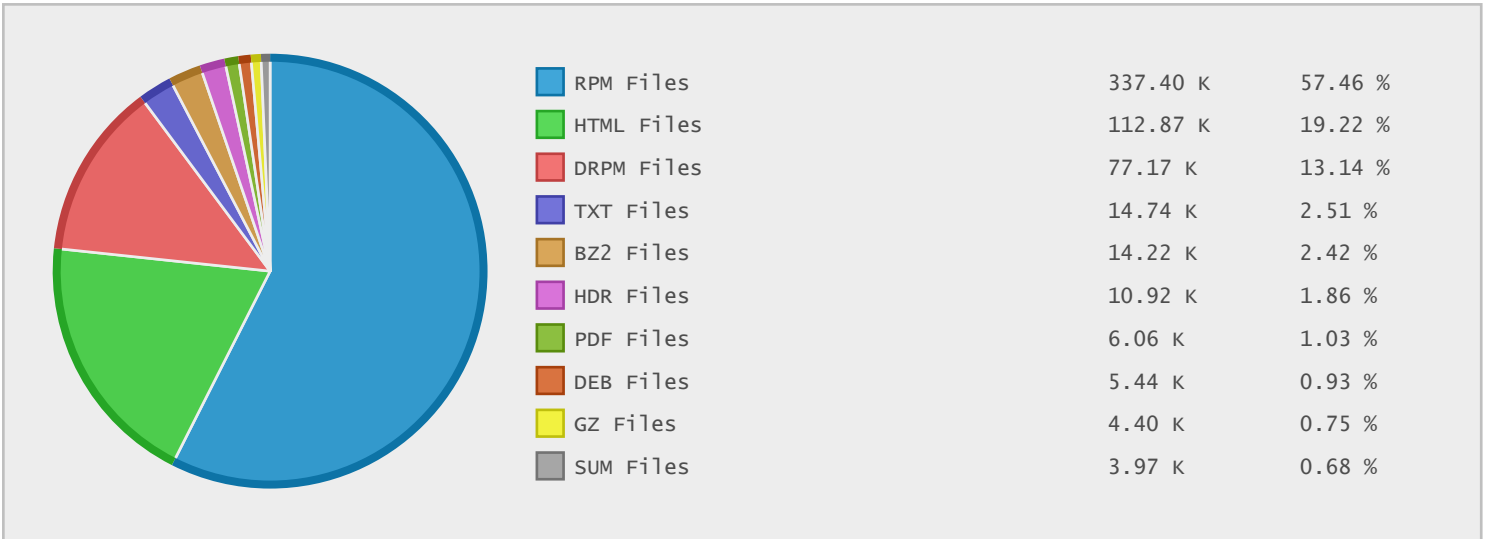

Top 10 File Categories Sorted By Disk Space

Last 12 Months Modified Disk Space History

Last 10 Years Modified Disk Space History

Total:	679.72 GB
Average:	67.97 GB
Maximum:	356.42 GB
Minimum:	2.50 GB
From:	2005
To:	2014

Last 10 Years Modified File Count History

Total:	589168 Files
Average:	58917 Files
Maximum:	233606 Files
Minimum:	3777 Files
From:	2005
To:	2014

Top 10 File Extensions Sorted By Disk Space

Top 10 File Extensions Sorted By Number of Files