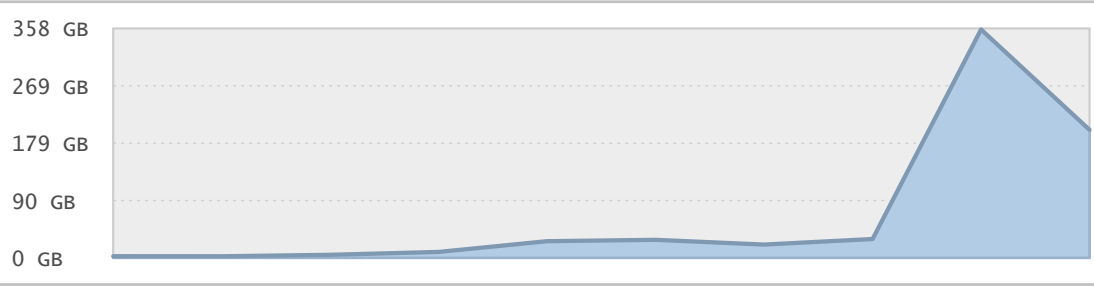

Top 10 File Categories Sorted By Disk Space

Last 12 Months Modified Disk Space History

Last 10 Years Modified Disk Space History

Total:	679.72 GB
Average:	67.97 GB
Maximum:	356.42 GB
Minimum:	2.50 GB
From:	2005
To:	2014

Last 10 Years Modified File Count History

Total:	589168 Files
Average:	58917 Files
Maximum:	233606 Files
Minimum:	3777 Files
From:	2005
To:	2014

Top 10 File Extensions Sorted By Disk Space

Top 10 File Extensions Sorted By Number of Files