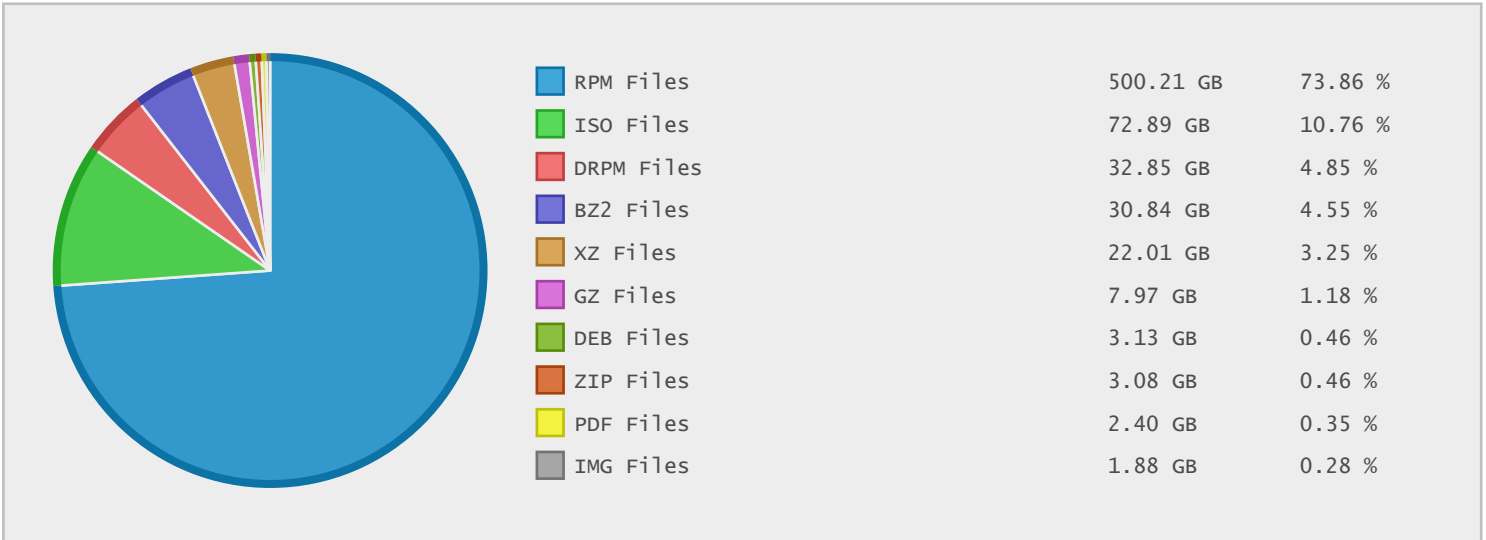

Name	Dirs	Files	Data	Data (%)
/	11823	600322	682.19 GB	100.00 %
/pub	11822	600322	682.19 GB	100.00 %
/pub/mirrors	11778	578175	678.19 GB	99.41 %
/pub/mirrors/fedora	426	292291	411.24 GB	60.28 %
/pub/mirrors/fedora/releases	399	167819	265.89 GB	38.98 %
/pub/mirrors/fedora/releases/20	398	167819	265.89 GB	38.98 %
/pub/mirrors/fedora/releases/20/Everything	238	137860	204.40 GB	29.96 %
/pub/mirrors/fedora/updates	25	124472	145.35 GB	21.31 %
/pub/mirrors/fedora/updates/20	24	124472	145.35 GB	21.31 %
/pub/mirrors/fedora-epel	211	196544	115.19 GB	16.89 %
/pub/mirrors/centos.org	194	30796	83.75 GB	12.28 %
/pub/mirrors/fedora/releases/20/Everyt...	67	45494	57.70 GB	8.46 %
/pub/mirrors/fedora/releases/20/Everyt...	67	39396	55.42 GB	8.12 %
/pub/mirrors/fedora-epel/6	28	77836	53.60 GB	7.86 %
/pub/mirrors/fedora/releases/20/Everyt...	67	38599	51.05 GB	7.48 %
/pub/mirrors/postgresql.org	6942	39052	48.22 GB	7.07 %
/pub/mirrors/centos.org/6.5	86	22252	47.74 GB	7.00 %
/pub/mirrors/fedora/releases/20/Fedora	151	29922	41.33 GB	6.06 %
/pub/mirrors/fedora/releases/20/Everyt...	33	14371	40.24 GB	5.90 %
/pub/mirrors/fedora/releases/20/Everyt...	32	14371	40.24 GB	5.90 %

Top 10 File Categories Sorted By Disk Space

Last 12 Months Modified Disk Space History

Last 10 Years Modified Disk Space History

Total:	679.72 GB
Average:	67.97 GB
Maximum:	356.42 GB
Minimum:	2.50 GB
From:	2005
To:	2014

Last 10 Years Modified File Count History

Total:	589168 Files
Average:	58917 Files
Maximum:	233606 Files
Minimum:	3777 Files
From:	2005
To:	2014

Top 10 File Extensions Sorted By Disk Space

Top 10 File Extensions Sorted By Number of Files