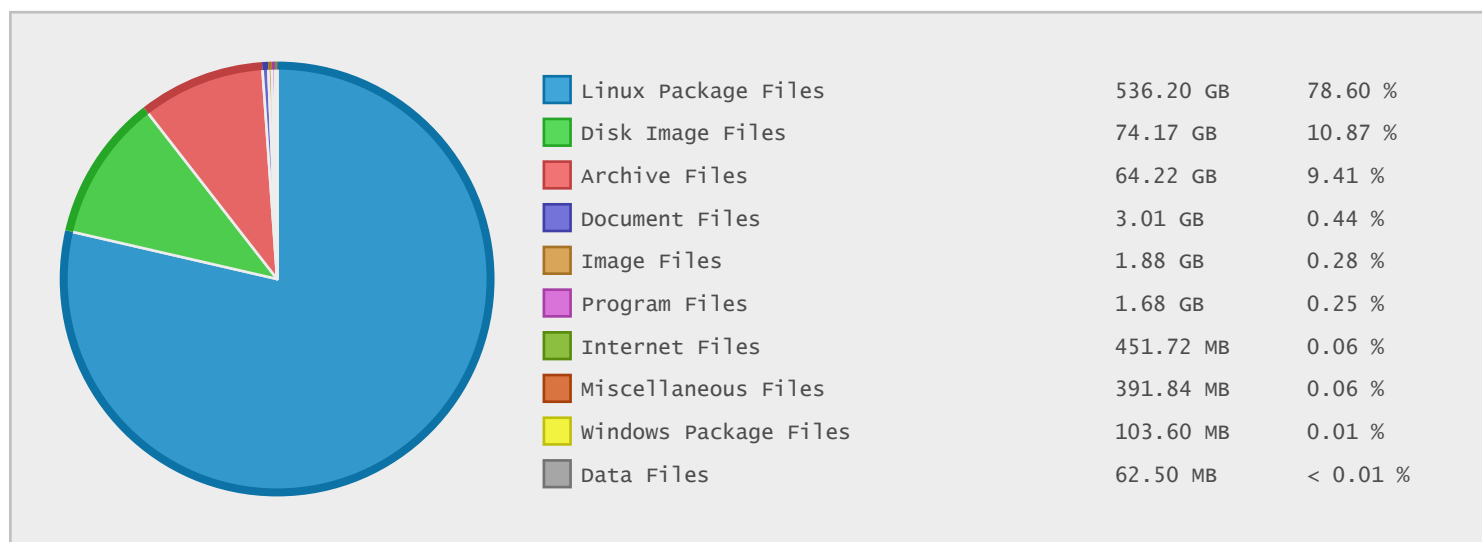

TLK-L Archive - FTP Site Statistics

Property	Value
FTP Server	ftp.tlk-l.net
Description	TLK-L Archive
Country	Ukraine
Scan Date	31/May/2014
Total Dirs	11,823
Total Files	600,322
Total Data	682.19 GB

Top 20 Directories Sorted by Disk Space

Name	Dirs	Files	Data	Data (%)
/	11823	600322	682.19 GB	100.00 %
/pub	11822	600322	682.19 GB	100.00 %
/pub/mirrors	11778	578175	678.19 GB	99.41 %
/pub/mirrors/fedora	426	292291	411.24 GB	60.28 %
/pub/mirrors/fedora/releases	399	167819	265.89 GB	38.98 %
/pub/mirrors/fedora/releases/20	398	167819	265.89 GB	38.98 %
/pub/mirrors/fedora/releases/20/Everything	238	137860	204.40 GB	29.96 %
/pub/mirrors/fedora/updates	25	124472	145.35 GB	21.31 %
/pub/mirrors/fedora/updates/20	24	124472	145.35 GB	21.31 %
/pub/mirrors/fedora-epel	211	196544	115.19 GB	16.89 %
/pub/mirrors/centos.org	194	30796	83.75 GB	12.28 %
/pub/mirrors/fedora/releases/20/Everyt...	67	45494	57.70 GB	8.46 %
/pub/mirrors/fedora/releases/20/Everyt...	67	39396	55.42 GB	8.12 %
/pub/mirrors/fedora-epel/6	28	77836	53.60 GB	7.86 %
/pub/mirrors/fedora/releases/20/Everyt...	67	38599	51.05 GB	7.48 %
/pub/mirrors/postgresql.org	6942	39052	48.22 GB	7.07 %
/pub/mirrors/centos.org/6.5	86	22252	47.74 GB	7.00 %
/pub/mirrors/fedora/releases/20/Fedora	151	29922	41.33 GB	6.06 %
/pub/mirrors/fedora/releases/20/Everyt...	33	14371	40.24 GB	5.90 %
/pub/mirrors/fedora/releases/20/Everyt...	32	14371	40.24 GB	5.90 %

Top 10 File Categories Sorted By Disk Space

Last 12 Months Modified Disk Space History

Last 10 Years Modified Disk Space History

Total:	679.72 GB
Average:	67.97 GB
Maximum:	356.42 GB
Minimum:	2.50 GB
From:	2005
To:	2014

Last 10 Years Modified File Count History

Total:	589168 Files
Average:	58917 Files
Maximum:	233606 Files
Minimum:	3777 Files
From:	2005
To:	2014

Top 10 File Extensions Sorted By Disk Space

Top 10 File Extensions Sorted By Number of Files