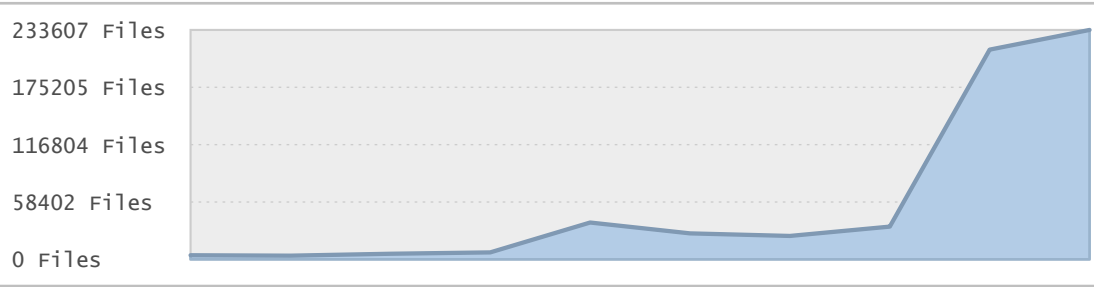

Top 10 File Categories Sorted By Disk Space

Last 12 Months Modified Disk Space History

Last 10 Years Modified Disk Space History

Total:	679.72 GB
Average:	67.97 GB
Maximum:	356.42 GB
Minimum:	2.50 GB
From:	2005
To:	2014

Last 10 Years Modified File Count History

Total:	589168 Files
Average:	58917 Files
Maximum:	233606 Files
Minimum:	3777 Files
From:	2005
To:	2014

Top 10 File Extensions Sorted By Disk Space

Top 10 File Extensions Sorted By Number of Files