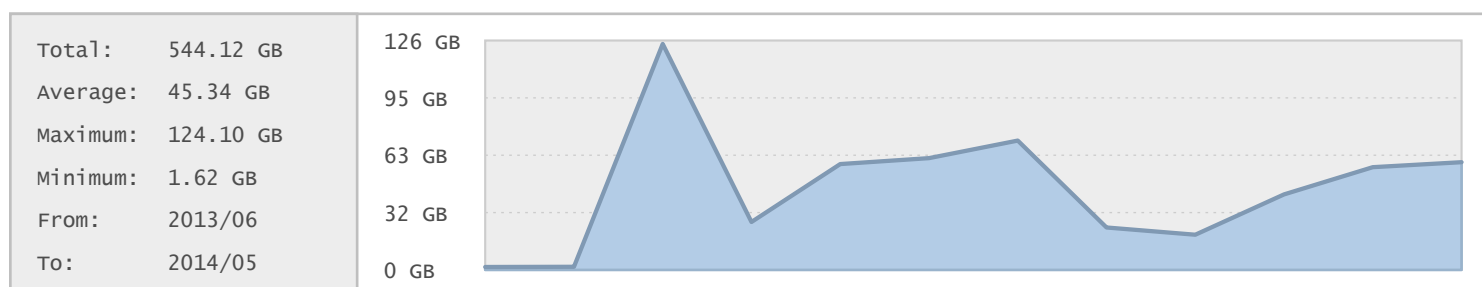

TLK-L Archive - FTP Site Statistics

Property	Value
FTP Server	ftp.tlk-l.net
Description	TLK-L Archive
Country	Ukraine
Scan Date	31/May/2014
Total Dirs	11,823
Total Files	600,322
Total Data	682.19 GB

Top 20 Directories Sorted by Disk Space

Name	Dirs	Files	Data	Data (%)
/	11823	600322	682.19 GB	100.00 %
/pub	11822	600322	682.19 GB	100.00 %
/pub/mirrors	11778	578175	678.19 GB	99.41 %
/pub/mirrors/fedora	426	292291	411.24 GB	60.28 %
/pub/mirrors/fedora/releases	399	167819	265.89 GB	38.98 %
/pub/mirrors/fedora/releases/20	398	167819	265.89 GB	38.98 %
/pub/mirrors/fedora/releases/20/Everything	238	137860	204.40 GB	29.96 %
/pub/mirrors/fedora/updates	25	124472	145.35 GB	21.31 %
/pub/mirrors/fedora/updates/20	24	124472	145.35 GB	21.31 %
/pub/mirrors/fedora-epel	211	196544	115.19 GB	16.89 %
/pub/mirrors/centos.org	194	30796	83.75 GB	12.28 %
/pub/mirrors/fedora/releases/20/Everyt...	67	45494	57.70 GB	8.46 %
/pub/mirrors/fedora/releases/20/Everyt...	67	39396	55.42 GB	8.12 %
/pub/mirrors/fedora-epel/6	28	77836	53.60 GB	7.86 %
/pub/mirrors/fedora/releases/20/Everyt...	67	38599	51.05 GB	7.48 %
/pub/mirrors/postgresql.org	6942	39052	48.22 GB	7.07 %
/pub/mirrors/centos.org/6.5	86	22252	47.74 GB	7.00 %
/pub/mirrors/fedora/releases/20/Fedora	151	29922	41.33 GB	6.06 %
/pub/mirrors/fedora/releases/20/Everyt...	33	14371	40.24 GB	5.90 %
/pub/mirrors/fedora/releases/20/Everyt...	32	14371	40.24 GB	5.90 %

Top 10 File Categories Sorted By Disk Space

Last 12 Months Modified Disk Space History

Last 10 Years Modified Disk Space History

Total:	679.72 GB
Average:	67.97 GB
Maximum:	356.42 GB
Minimum:	2.50 GB
From:	2005
To:	2014

Last 10 Years Modified File Count History

Total:	589168 Files
Average:	58917 Files
Maximum:	233606 Files
Minimum:	3777 Files
From:	2005
To:	2014

Top 10 File Extensions Sorted By Disk Space

Top 10 File Extensions Sorted By Number of Files