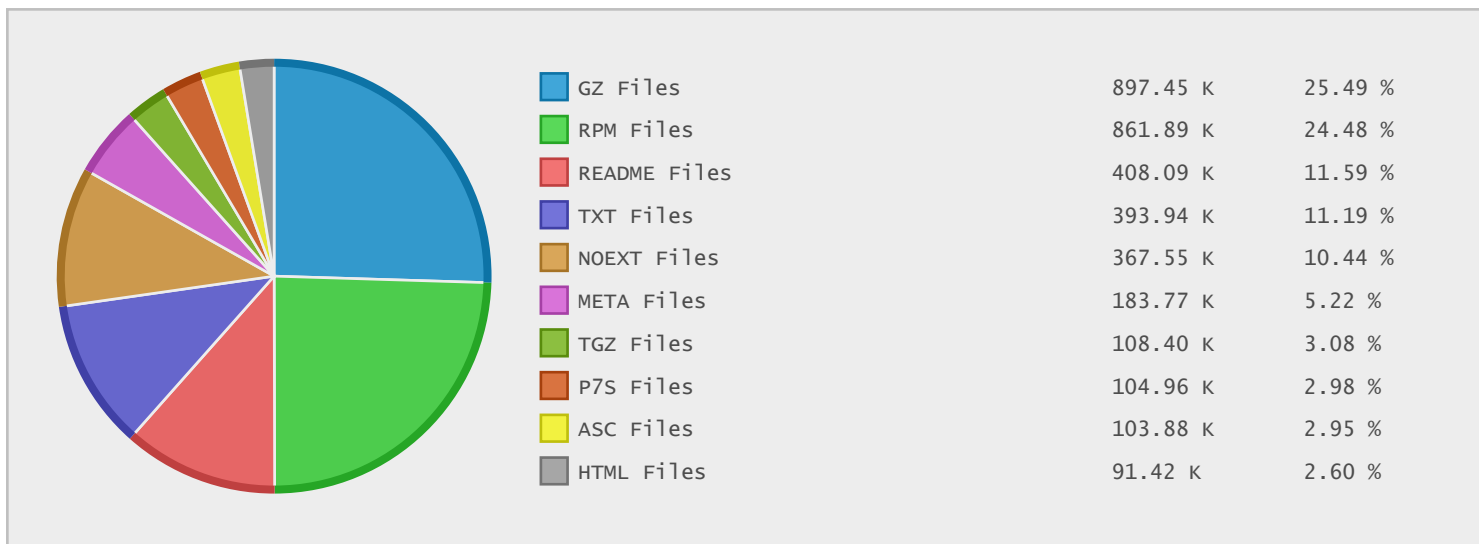

Top 10 File Extensions Sorted By Number of Files