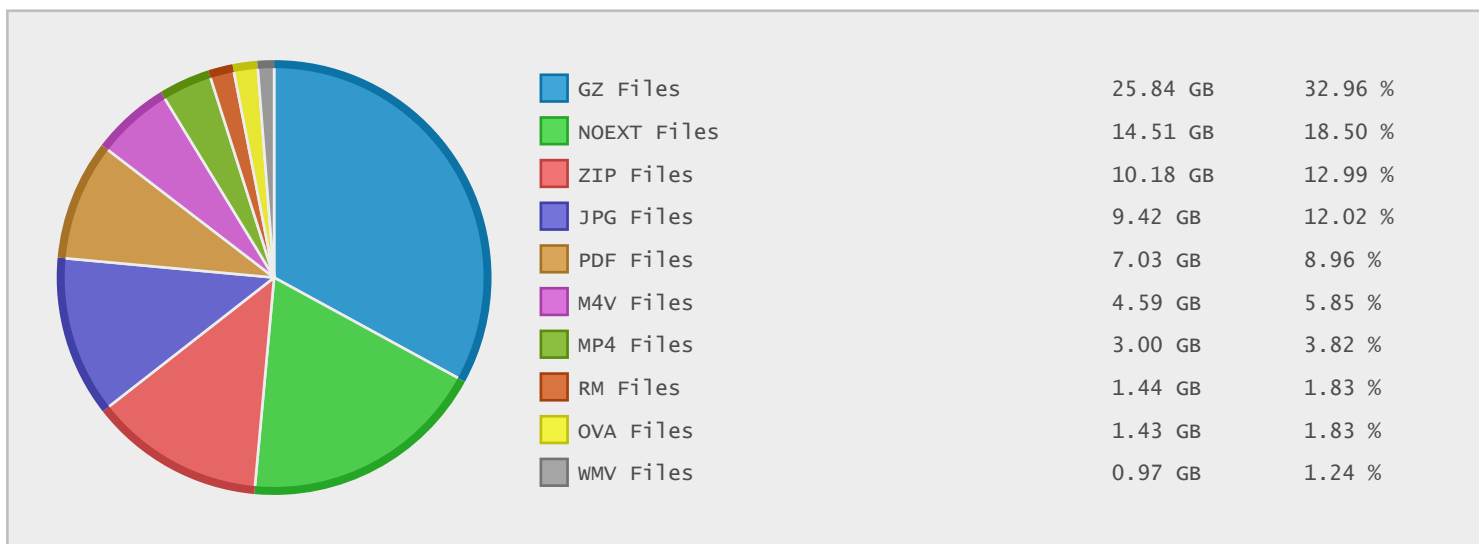

### Last 10 Years Modified Disk Space History

Total:	83.14 GB
Average:	8.31 GB
Maximum:	26.53 GB
Minimum:	0.00 GB
From:	2006
To:	2015

### Last 10 Years Modified File Count History

Total:	7249 Files
Average:	725 Files
Maximum:	2551 Files
Minimum:	0 Files
From:	2006
To:	2015

### Top 10 File Extensions Sorted By Disk Space