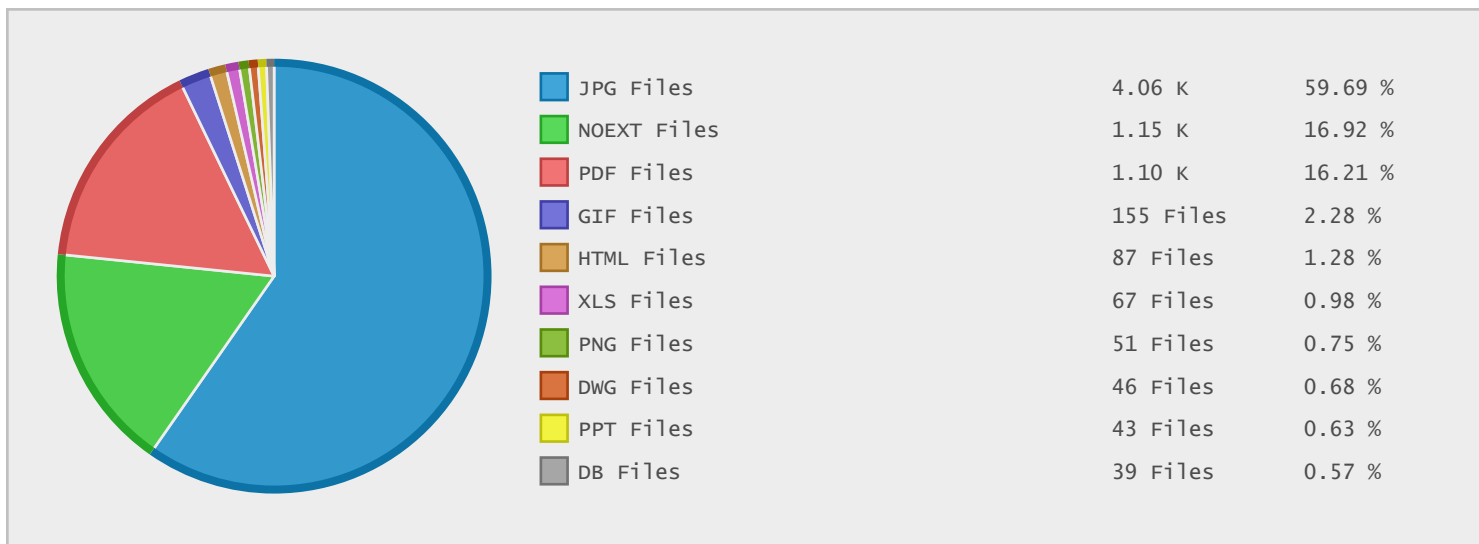

Top 10 File Extensions Sorted By Number of Files