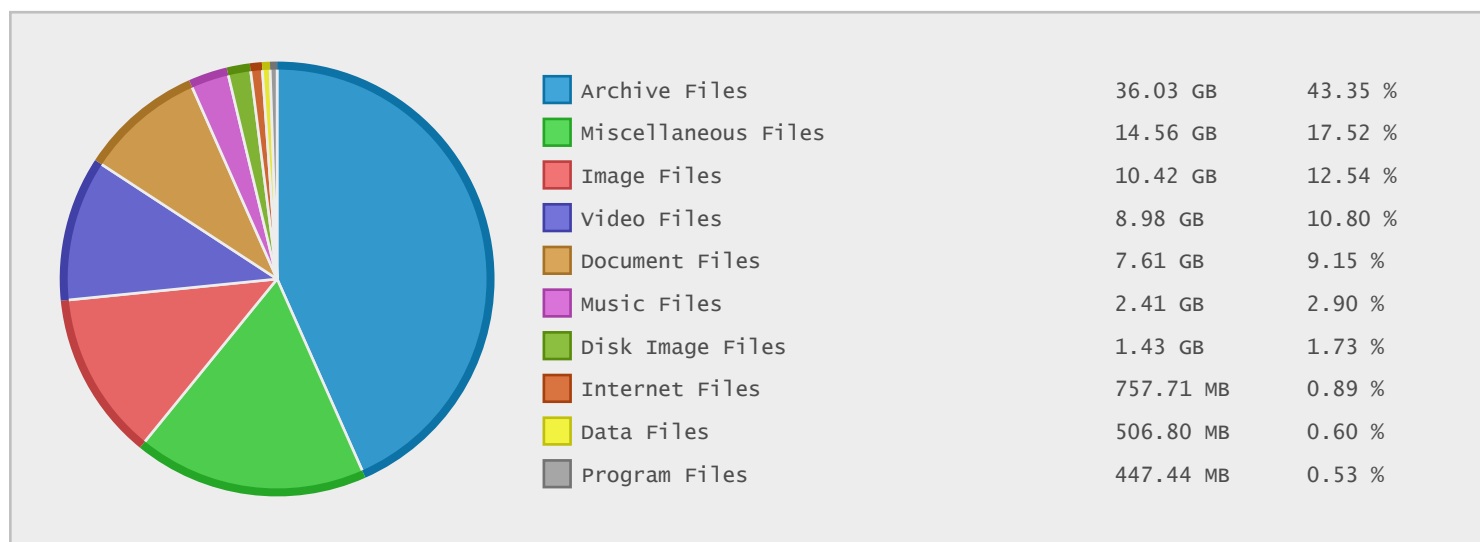

Graz University of Technology - FTP Site Statistics

Property	Value
FTP Server	ftp.tu-graz.ac.at
Description	Graz University of Technology
Country	Austria
Scan Date	21/May/2015
Total Dirs	1,002
Total Files	7,249
Total Data	83.14 GB

Top 20 Directories Sorted by Disk Space

Name	Dirs	Files	Data	Data (%)
/	1002	7249	83.14 GB	100.00 %
/pub	993	7248	83.14 GB	> 99.99 %
/pub/landsaving	592	3702	32.80 GB	39.46 %
/pub/WSWT	3	16	25.84 GB	31.08 %
/pub/WSWT/SS12	0	4	18.36 GB	22.09 %
/pub/landsaving/157.801_ak_wohnbau_nog...	78	442	8.80 GB	10.58 %
/pub/reddit	0	3	7.07 GB	8.50 %
/pub/WSWT/SS11	0	9	6.96 GB	8.37 %
/pub/mind21	232	2100	6.84 GB	8.23 %
/pub/landsaving/157.801_ak_wohnbau_nog...	59	395	5.79 GB	6.96 %
/pub/landsaving/157.506_entwerfen3_nog...	104	528	4.71 GB	5.67 %
/pub/landsaving/sos14_entwerfen4_nograsek	103	470	3.92 GB	4.71 %
/pub/landsaving/1_impulstag_filme	0	6	3.84 GB	4.62 %
/pub/landsaving/157.801_ak_wohnbau_nog...	1	7	3.80 GB	4.58 %
/pub/publik	34	952	3.24 GB	3.89 %
/pub/landsaving/157.506_entwerfen3_nog...	19	307	3.17 GB	3.81 %
/pub/landsaving/sos15_ak_wohnbau_nograsek	14	39	2.93 GB	3.53 %
/pub/landsaving/sos15_ak_wohnbau_nogra...	13	39	2.93 GB	3.53 %
/pub/landsaving/157.801_ak_wohnbau_nog...	2	4	2.88 GB	3.46 %
/pub/landsaving/157.506_entwerfen3_nog...	0	1	2.83 GB	3.40 %

Top 10 File Categories Sorted By Disk Space