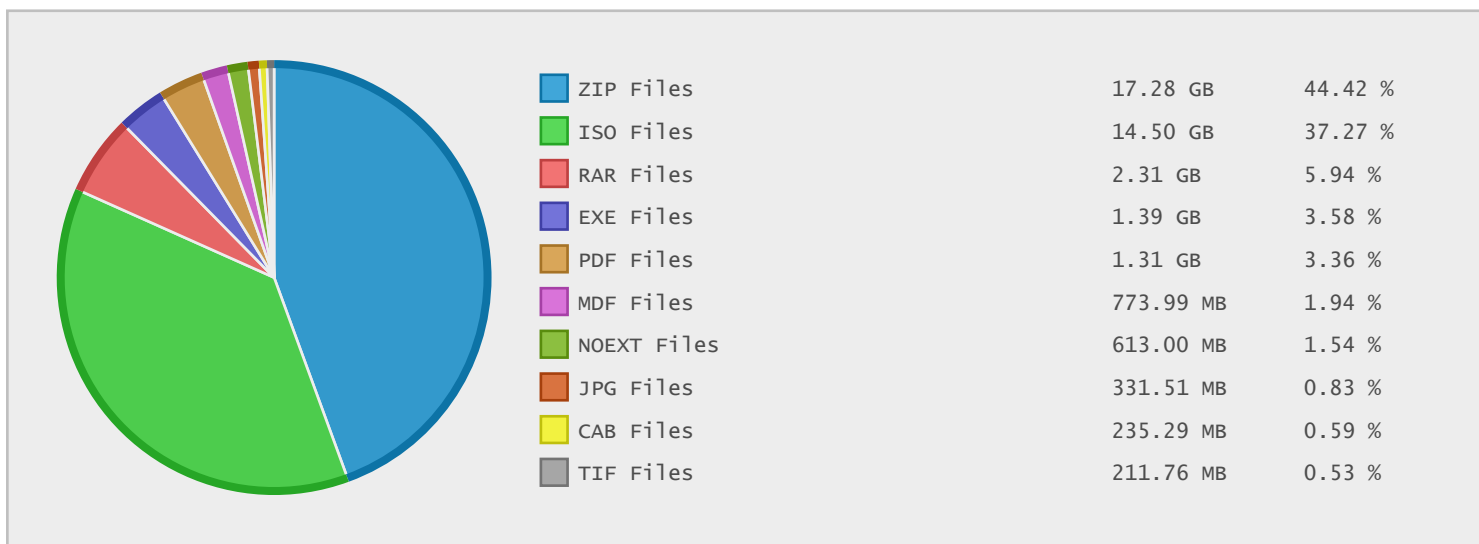

Top 10 File Categories Sorted By Disk Space

Last 12 Months Modified Disk Space History

Last 10 Years Modified Disk Space History

Total:	39.20 GB
Average:	3.92 GB
Maximum:	19.41 GB
Minimum:	0.00 GB
From:	2006
To:	2015

Last 10 Years Modified File Count History

Total:	14701 Files
Average:	1470 Files
Maximum:	13157 Files
Minimum:	0 Files
From:	2006
To:	2015

Top 10 File Extensions Sorted By Disk Space

Top 10 File Extensions Sorted By Number of Files