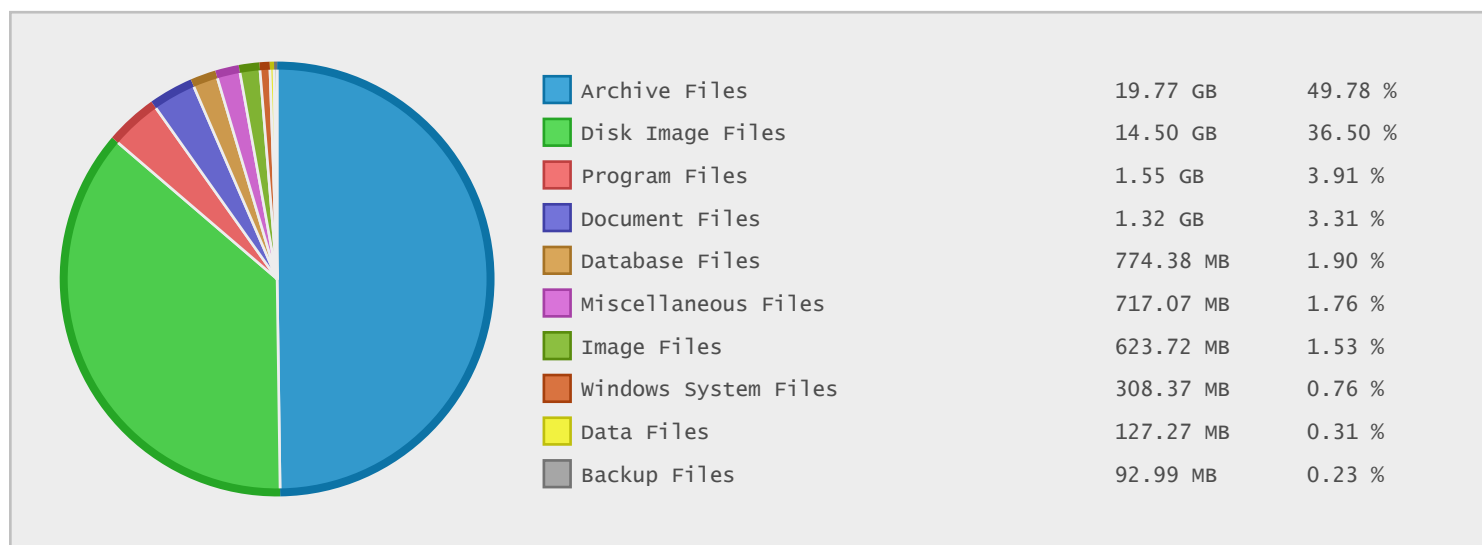

MiTAC International Corporation - FTP Site Statistics

Property	Value
FTP Server	ftp.tyan.com
Description	MiTAC International Corporation
Country	United States
Scan Date	13/May/2015
Total Dirs	2,896
Total Files	14,767
Total Data	39.85 GB

Top 10 File Categories Sorted By Disk Space

Last 12 Months Modified Disk Space History

Last 10 Years Modified Disk Space History

Total:	39.20 GB
Average:	3.92 GB
Maximum:	19.41 GB
Minimum:	0.00 GB
From:	2006
To:	2015

Last 10 Years Modified File Count History

Total:	14701 Files
Average:	1470 Files
Maximum:	13157 Files
Minimum:	0 Files
From:	2006
To:	2015

Top 10 File Extensions Sorted By Disk Space

Top 10 File Extensions Sorted By Number of Files