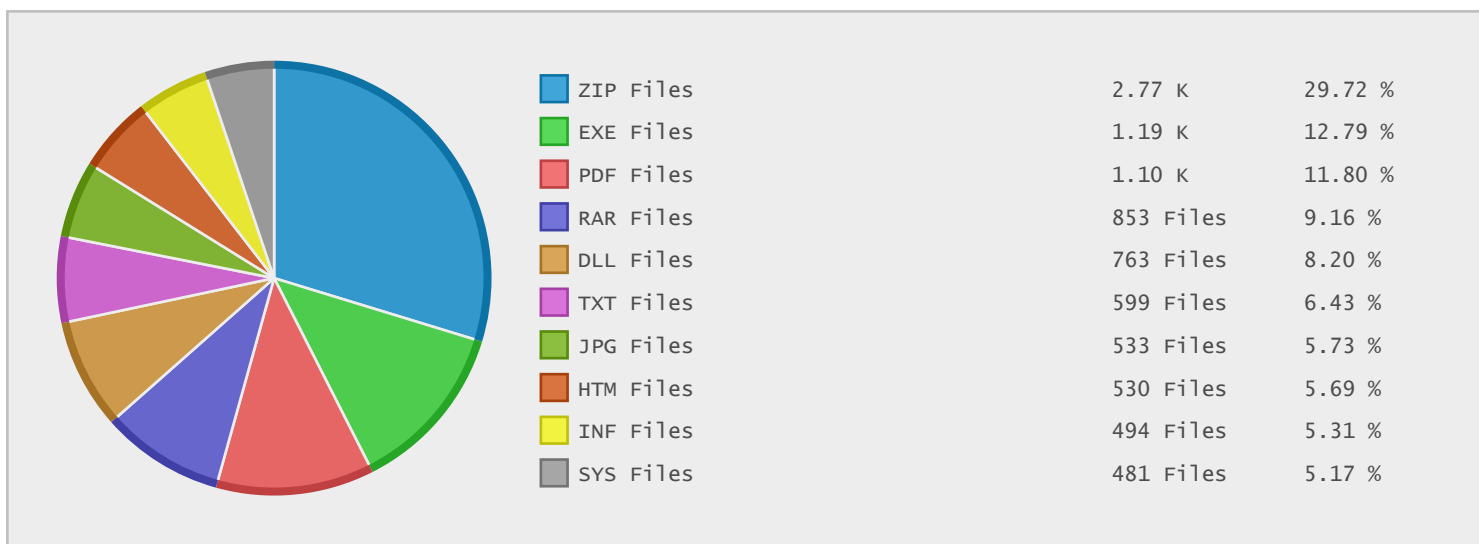

Top 10 File Categories Sorted By Disk Space

Last 12 Months Modified Disk Space History

Last 10 Years Modified Disk Space History

Total:	39.20 GB
Average:	3.92 GB
Maximum:	19.41 GB
Minimum:	0.00 GB
From:	2006
To:	2015

Last 10 Years Modified File Count History

Total:	14701 Files
Average:	1470 Files
Maximum:	13157 Files
Minimum:	0 Files
From:	2006
To:	2015

Top 10 File Extensions Sorted By Disk Space

Top 10 File Extensions Sorted By Number of Files