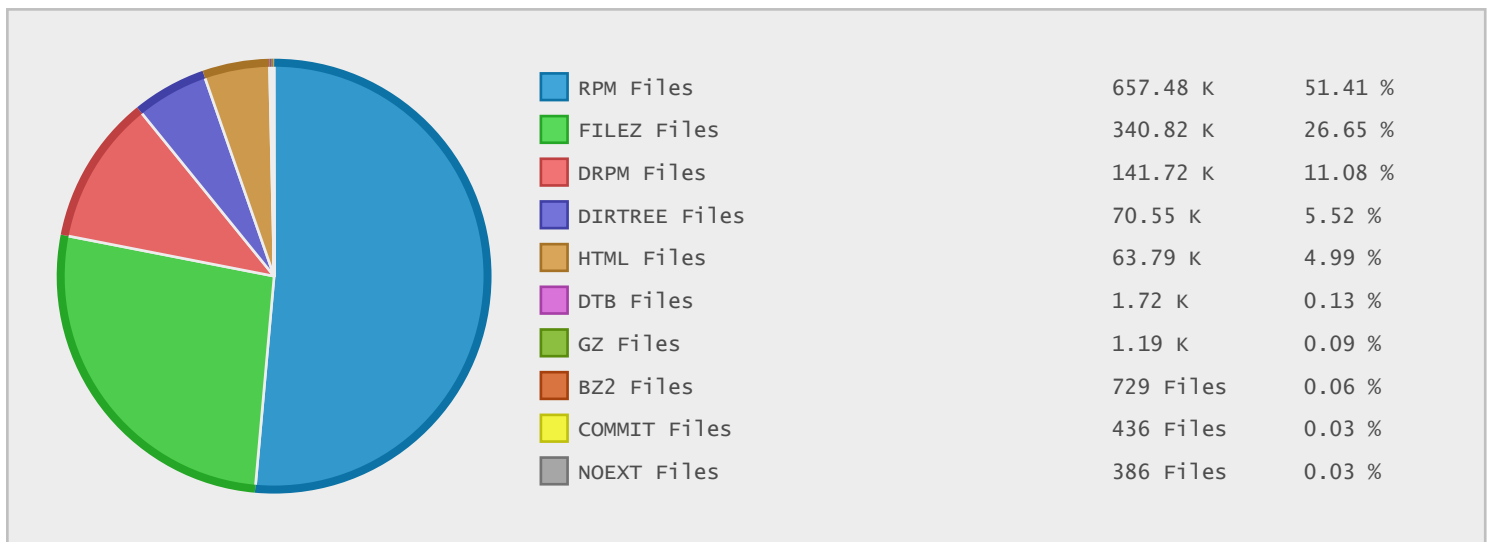

Top 20 Directories Sorted by Disk Space

Name	Dirs	Files	Data	Data (%)
/	3397	1280465	1.30 TB	100.00 %
/mirrors	3361	1280424	1.30 TB	99.92 %
/mirrors/fedora	3060	1213265	1.14 TB	87.80 %
/mirrors/fedora/linux	3059	1213264	1.14 TB	87.79 %
/mirrors/fedora/linux/releases	1789	481137	742.52 GB	55.89 %
/mirrors/fedora/linux/releases/22	571	191378	302.97 GB	22.80 %
/mirrors/fedora/linux/updates	331	221146	253.62 GB	19.09 %
/mirrors/fedora/linux/releases/22/Ever...	245	158831	248.31 GB	18.69 %
/mirrors/fedora/linux/releases/21	340	115477	167.06 GB	12.57 %
/mirrors/centos	299	67159	161.03 GB	12.12 %
/mirrors/fedora/linux/releases/20	223	107151	160.38 GB	12.07 %
/mirrors/fedora/linux/development	119	99052	137.09 GB	10.32 %
/mirrors/fedora/linux/development/22	118	99052	137.09 GB	10.32 %
/mirrors/fedora/linux/releases/21/Ever...	106	94748	127.14 GB	9.57 %
/mirrors/fedora/linux/updates/20	15	108032	115.57 GB	8.70 %
/mirrors/fedora/linux/releases/20/Ever...	106	85479	114.00 GB	8.58 %
/mirrors/fedora/linux/releases/test	641	67121	112.10 GB	8.44 %
/mirrors/fedora/linux/updates/21	98	85354	74.48 GB	5.61 %
/mirrors/fedora/linux/releases/22/Ever...	69	52379	71.23 GB	5.36 %
/mirrors/fedora/linux/releases/22/Ever...	69	45273	66.76 GB	5.03 %

Top 10 File Categories Sorted By Disk Space

Last 12 Months Modified Disk Space History

Last 10 Years Modified Disk Space History

Last 10 Years Modified File Count History

Top 10 File Extensions Sorted By Disk Space

Top 10 File Extensions Sorted By Number of Files

Top 10 File Categories Sorted by Disk Space

Category	Files	Data	Data (%)
Linux Package Files	799197	1.00 TB	77.22 %
Disk Image Files	205	201.89 GB	15.20 %
Archive Files	2231	47.22 GB	3.55 %
Miscellaneous Files	413957	34.50 GB	2.60 %
Image Files	367	15.24 GB	1.15 %
Document Files	305	1.55 GB	0.12 %
Data Files	209	1.27 GB	0.10 %
Program Files	29	763.60 MB	0.06 %
Internet Files	63824	235.13 MB	0.02 %
Linux System Files	86	7.55 MB	< 0.01 %