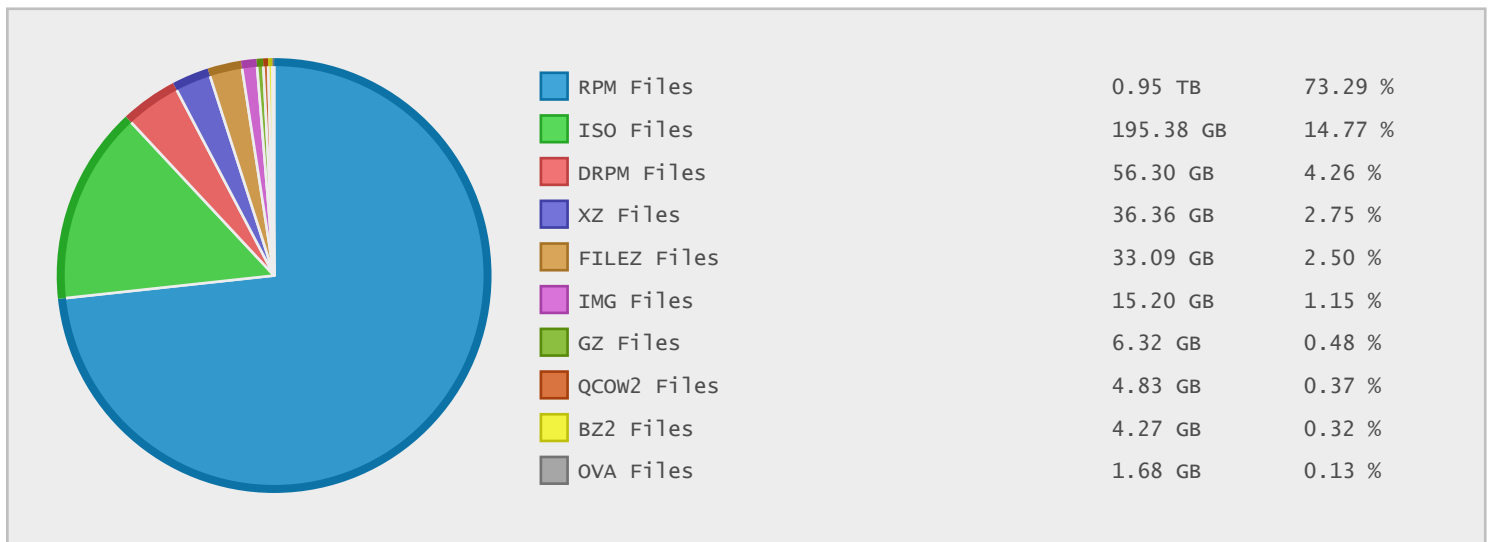

Top 20 Directories Sorted by Disk Space

Name	Dirs	Files	Data	Data (%)
/	3397	1280465	1.30 TB	100.00 %
/mirrors	3361	1280424	1.30 TB	99.92 %
/mirrors/fedora	3060	1213265	1.14 TB	87.80 %
/mirrors/fedora/linux	3059	1213264	1.14 TB	87.79 %
/mirrors/fedora/linux/releases	1789	481137	742.52 GB	55.89 %
/mirrors/fedora/linux/releases/22	571	191378	302.97 GB	22.80 %
/mirrors/fedora/linux/updates	331	221146	253.62 GB	19.09 %
/mirrors/fedora/linux/releases/22/Ever...	245	158831	248.31 GB	18.69 %
/mirrors/fedora/linux/releases/21	340	115477	167.06 GB	12.57 %
/mirrors/centos	299	67159	161.03 GB	12.12 %
/mirrors/fedora/linux/releases/20	223	107151	160.38 GB	12.07 %
/mirrors/fedora/linux/development	119	99052	137.09 GB	10.32 %
/mirrors/fedora/linux/development/22	118	99052	137.09 GB	10.32 %
/mirrors/fedora/linux/releases/21/Ever...	106	94748	127.14 GB	9.57 %
/mirrors/fedora/linux/updates/20	15	108032	115.57 GB	8.70 %
/mirrors/fedora/linux/releases/20/Ever...	106	85479	114.00 GB	8.58 %
/mirrors/fedora/linux/releases/test	641	67121	112.10 GB	8.44 %
/mirrors/fedora/linux/updates/21	98	85354	74.48 GB	5.61 %
/mirrors/fedora/linux/releases/22/Ever...	69	52379	71.23 GB	5.36 %
/mirrors/fedora/linux/releases/22/Ever...	69	45273	66.76 GB	5.03 %

Top 10 File Categories Sorted By Disk Space

Last 12 Months Modified Disk Space History

Last 10 Years Modified Disk Space History

Last 10 Years Modified File Count History

Top 10 File Extensions Sorted By Disk Space

Top 10 File Extensions Sorted By Number of Files

Top 10 File Categories Sorted by Disk Space

Category	Files	Data	Data (%)
Linux Package Files	799197	1.00 TB	77.22 %
Disk Image Files	205	201.89 GB	15.20 %
Archive Files	2231	47.22 GB	3.55 %
Miscellaneous Files	413957	34.50 GB	2.60 %
Image Files	367	15.24 GB	1.15 %
Document Files	305	1.55 GB	0.12 %
Data Files	209	1.27 GB	0.10 %
Program Files	29	763.60 MB	0.06 %
Internet Files	63824	235.13 MB	0.02 %
Linux System Files	86	7.55 MB	< 0.01 %