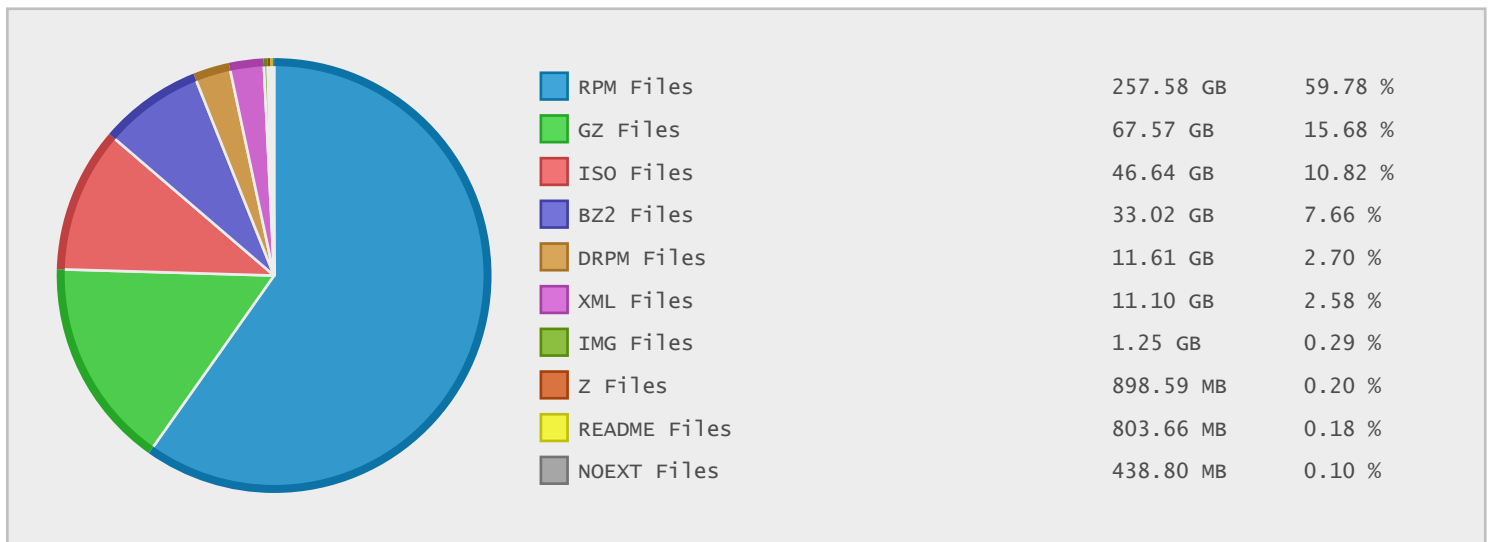

Top 10 File Extensions Sorted By Disk Space