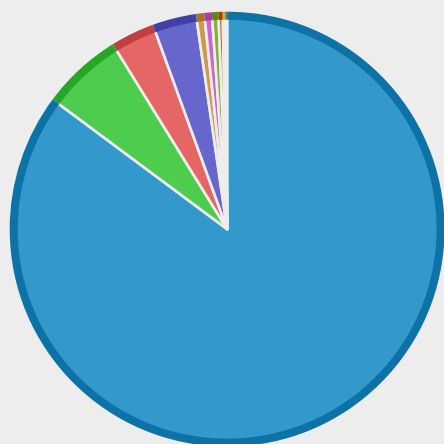

Top 10 File Extensions Sorted By Number of Files

File Extension	Number of Files	Percentage
GZ Files	728.33 K	85.18 %
LOG Files	51.39 K	6.01 %
ASC Files	27.93 K	3.27 %
TIF Files	27.80 K	3.25 %
NOEXT Files	5.21 K	0.61 %
NC Files	4.80 K	0.56 %
BZ2 Files	4.10 K	0.48 %
CNF Files	2.74 K	0.32 %
EXE Files	1.55 K	0.18 %
SH Files	1.21 K	0.14 %