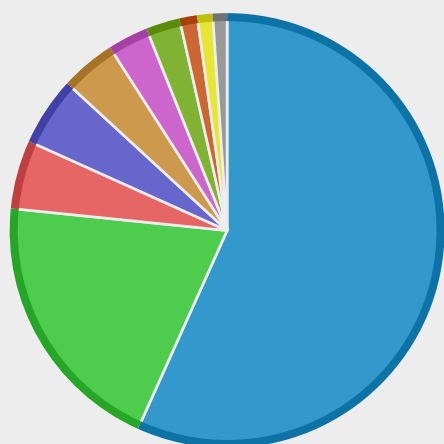

### Last 12 Months Modified Disk Space History

### Last 10 Years Modified Disk Space History

Total: 679.00 GB  
 Average: 67.90 GB  
 Maximum: 407.20 GB  
 Minimum: 0.76 GB  
 From: 2006  
 To: 2015

### Last 10 Years Modified File Count History

Total: 593874 Files  
 Average: 59387 Files  
 Maximum: 279099 Files  
 Minimum: 15 Files  
 From: 2006  
 To: 2015

### Top 10 File Extensions Sorted By Disk Space

File Extension	Disk Space (GB)	Percentage
NOEXT Files	380.36 GB	56.73 %
NC Files	133.34 GB	19.89 %
TAR Files	34.29 GB	5.11 %
MP4 Files	34.26 GB	5.11 %
GZ Files	27.45 GB	4.09 %
ASC Files	20.20 GB	3.01 %
ZIP Files	16.90 GB	2.52 %
TIF Files	8.82 GB	1.32 %
Z Files	7.72 GB	1.15 %
MAT Files	7.12 GB	1.06 %