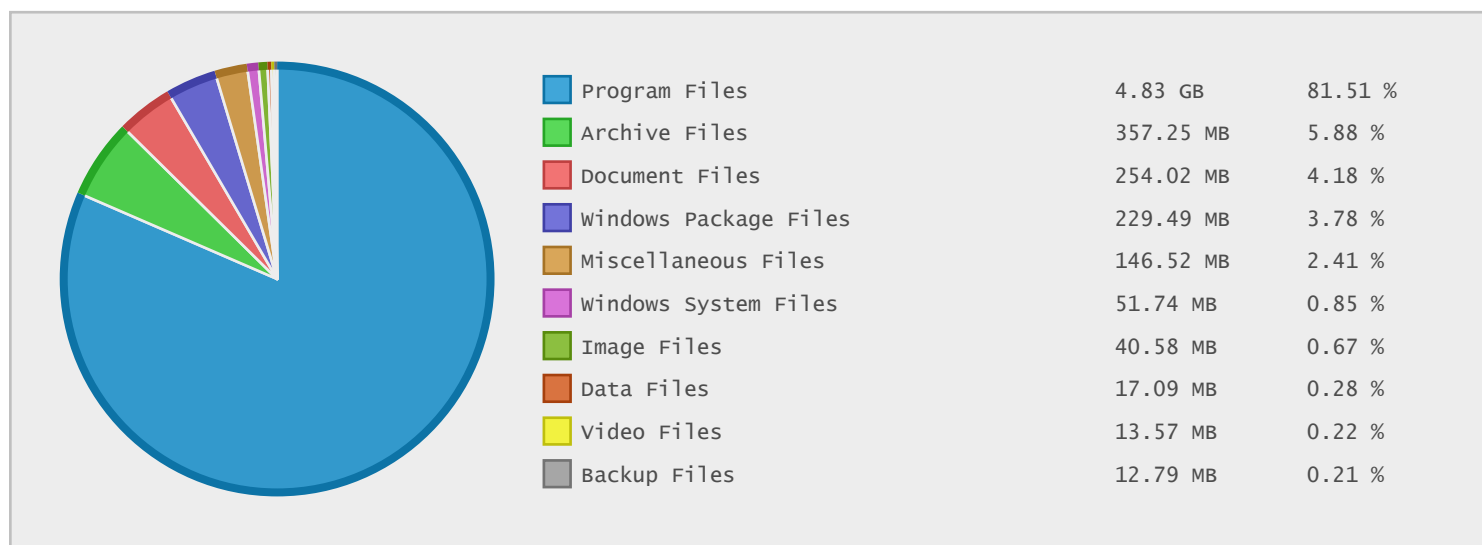

University of Innsbruck - FTP Site Statistics

Property	Value
FTP Server	ftp.uibk.ac.at
Description	University of Innsbruck
Country	Austria
Scan Date	02/Apr/2015
Total Dirs	221
Total Files	6,619
Total Data	5.94 GB

Top 20 Directories Sorted by Disk Space

Name	Dirs	Files	Data	Data (%)
/	221	6619	5.94 GB	100.00 %
/pub	220	6619	5.94 GB	100.00 %
/pub/software	13	98	4.82 GB	81.10 %
/pub/software/win32	1	67	4.24 GB	71.39 %
/pub/software/win32/microsoft	0	14	2.92 GB	49.10 %
/pub/uni-innsbruck	189	6475	1.08 GB	18.24 %
/pub/uni-innsbruck/th-physik	17	472	786.02 MB	12.92 %
/pub/software/win64	0	20	431.07 MB	7.09 %
/pub/uni-innsbruck/th-physik/Interwrite	0	1	393.90 MB	6.48 %
/pub/uni-innsbruck/th-physik/Driver	9	54	249.51 MB	4.10 %
/pub/software/antivirus	1	3	155.72 MB	2.56 %
/pub/software/antivirus/dat4x	0	3	155.72 MB	2.56 %
/pub/uni-innsbruck/th-physik/Driver/bi...	5	41	146.54 MB	2.41 %
/pub/uni-innsbruck/crossfire	30	132	100.95 MB	1.66 %
/pub/uni-innsbruck/th-physik/Driver/bi...	0	20	95.58 MB	1.57 %
/pub/uni-innsbruck/th-physik/Manuscripts	2	384	91.07 MB	1.50 %
/pub/uni-innsbruck/crossfire/Commander70	27	118	84.41 MB	1.39 %
/pub/uni-innsbruck/igt	28	119	78.93 MB	1.30 %
/pub/uni-innsbruck/th-physik/Manuscrip...	0	349	67.02 MB	1.10 %
/pub/uni-innsbruck/th-physik/Driver/HP...	0	5	60.93 MB	1.00 %

Top 10 File Categories Sorted By Disk Space