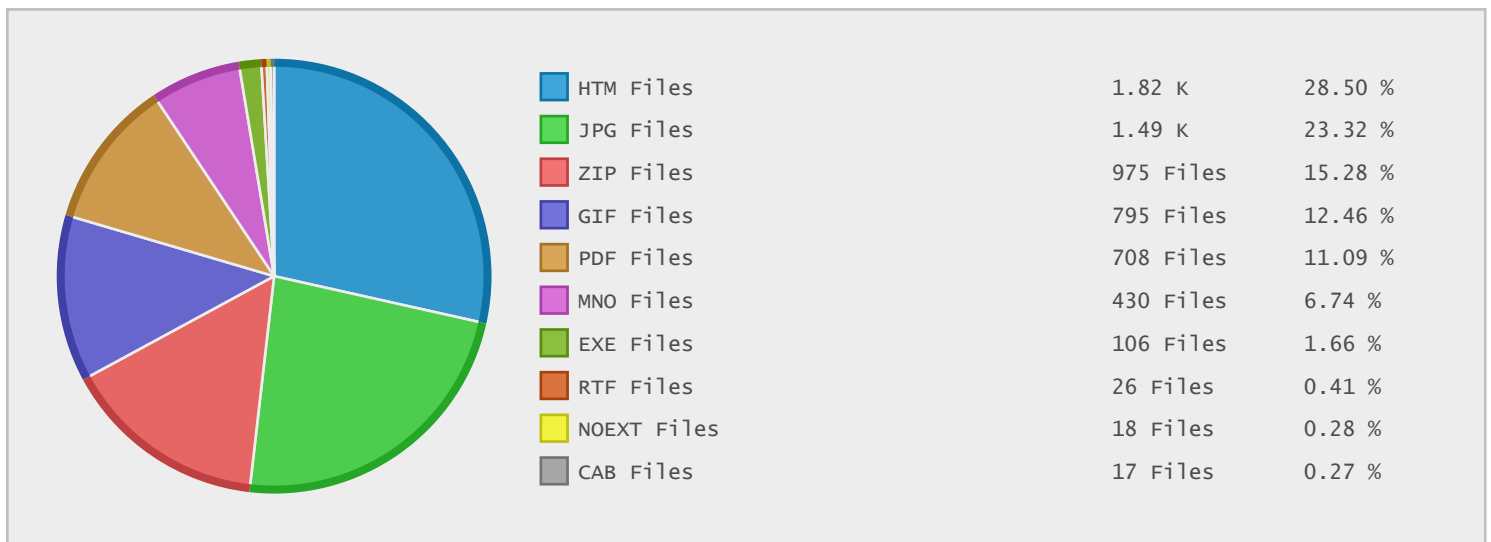

Top 10 File Categories Sorted By Disk Space

Last 12 Months Modified Disk Space History

Last 10 Years Modified Disk Space History

Last 10 Years Modified File Count History

Top 10 File Extensions Sorted By Disk Space

Top 10 File Extensions Sorted By Number of Files

Top 10 File Categories Sorted by Disk Space

Category	Files	Data	Data (%)
Program Files	120	4.83 GB	81.38 %
Archive Files	989	357.25 MB	5.87 %
Document Files	770	254.02 MB	4.18 %
Windows Package Files	7	229.49 MB	3.77 %
Miscellaneous Files	474	146.52 MB	2.41 %
Windows System Files	26	51.74 MB	0.85 %
Image Files	2304	40.58 MB	0.67 %
Data Files	65	17.09 MB	0.28 %
Video Files	9	13.57 MB	0.22 %
Backup Files	7	12.79 MB	0.21 %