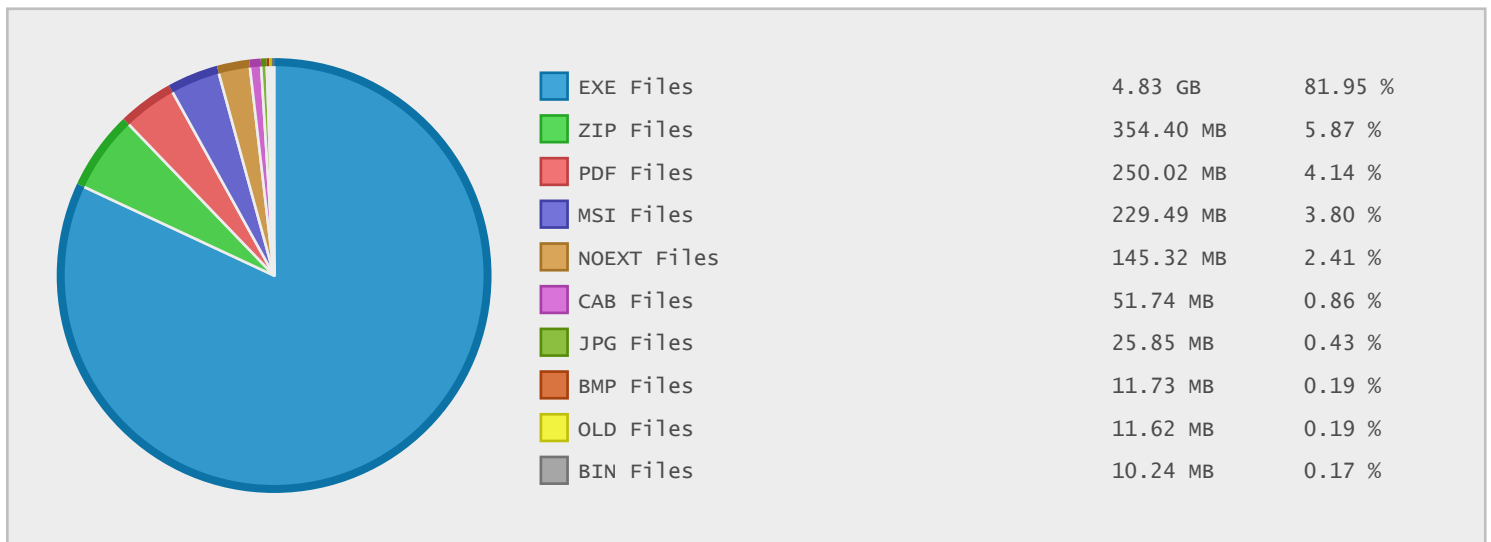

Top 10 File Categories Sorted By Disk Space

Last 12 Months Modified Disk Space History

Last 10 Years Modified Disk Space History

Last 10 Years Modified File Count History

Top 10 File Extensions Sorted By Disk Space

Top 10 File Extensions Sorted By Number of Files

Top 10 File Categories Sorted by Disk Space

Category	Files	Data	Data (%)
Program Files	120	4.83 GB	81.38 %
Archive Files	989	357.25 MB	5.87 %
Document Files	770	254.02 MB	4.18 %
Windows Package Files	7	229.49 MB	3.77 %
Miscellaneous Files	474	146.52 MB	2.41 %
Windows System Files	26	51.74 MB	0.85 %
Image Files	2304	40.58 MB	0.67 %
Data Files	65	17.09 MB	0.28 %
Video Files	9	13.57 MB	0.22 %
Backup Files	7	12.79 MB	0.21 %