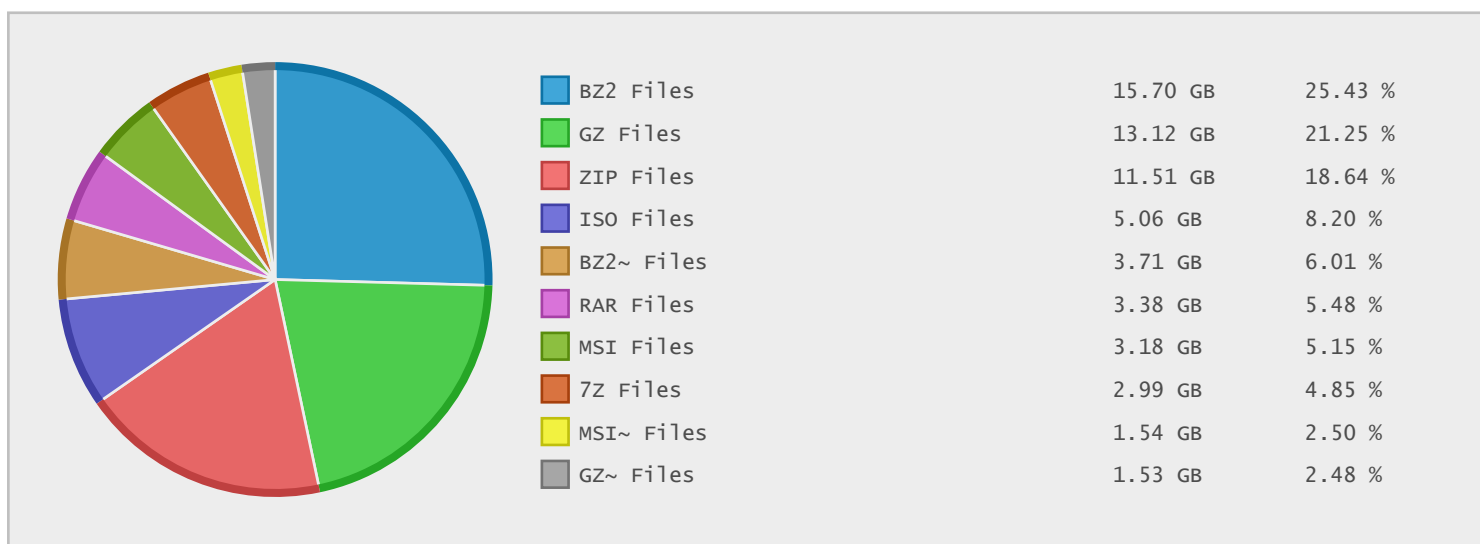

Top 10 File Extensions Sorted By Disk Space