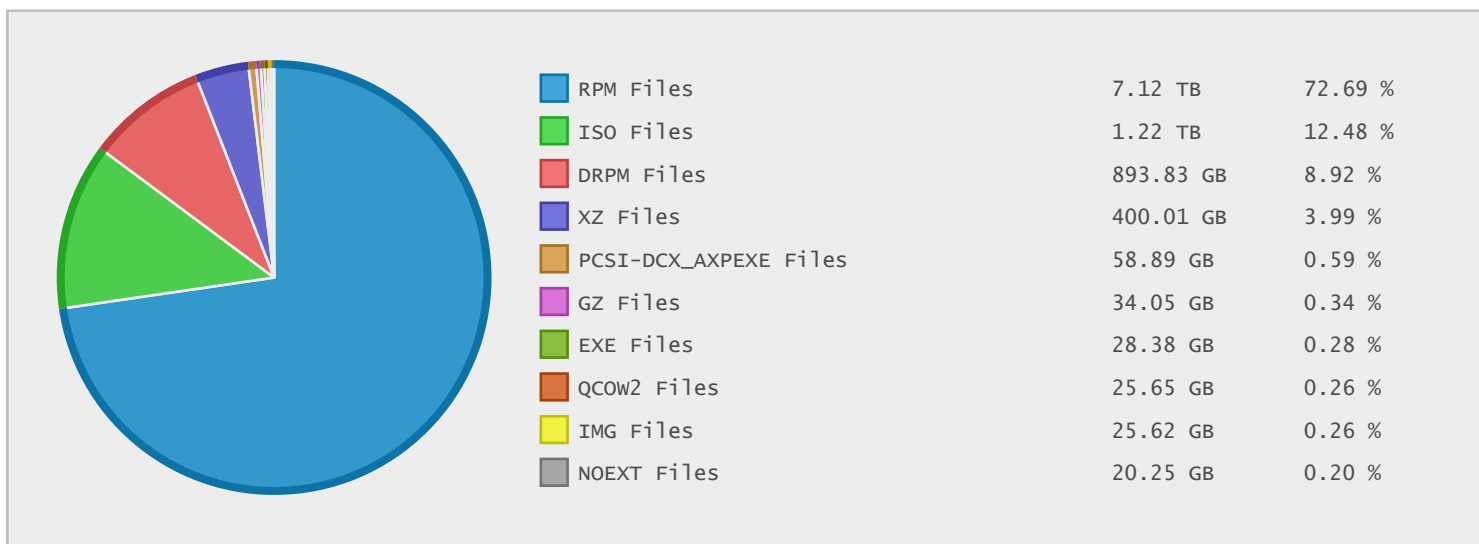

Top 10 File Extensions Sorted By Disk Space