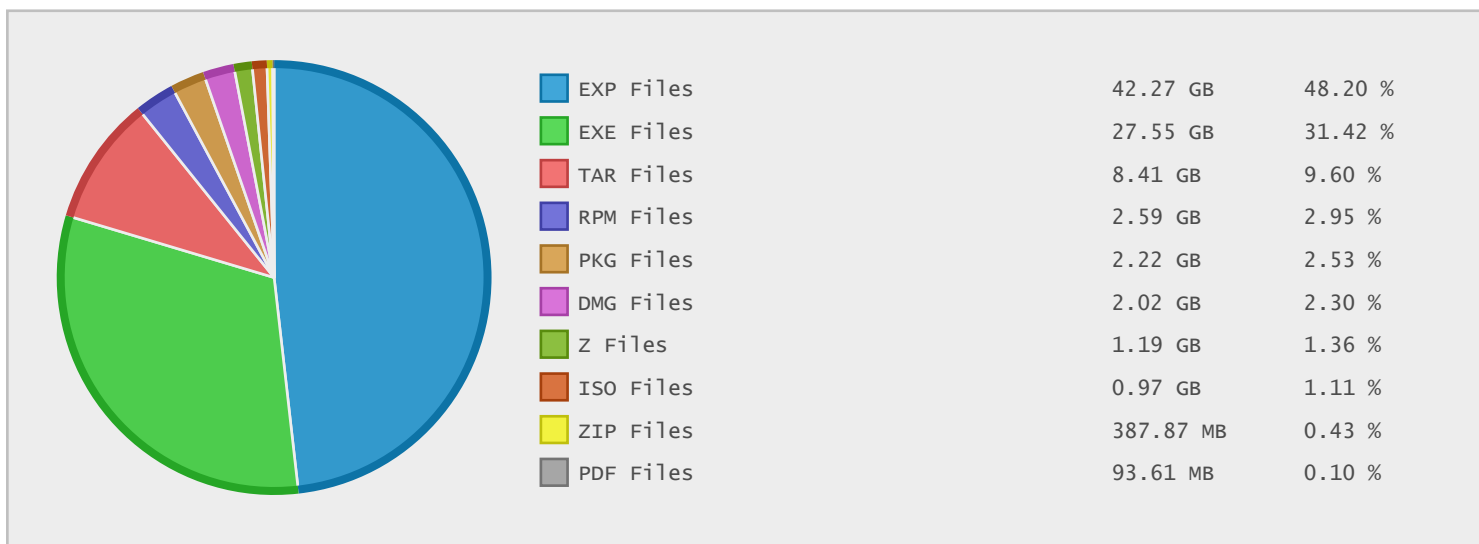

### Last 10 Years Modified Disk Space History

Total:	84.94 GB
Average:	8.49 GB
Maximum:	24.33 GB
Minimum:	0.02 GB
From:	2006
To:	2015

### Last 10 Years Modified File Count History

Total:	3149 Files
Average:	315 Files
Maximum:	911 Files
Minimum:	8 Files
From:	2006
To:	2015

### Top 10 File Extensions Sorted By Disk Space