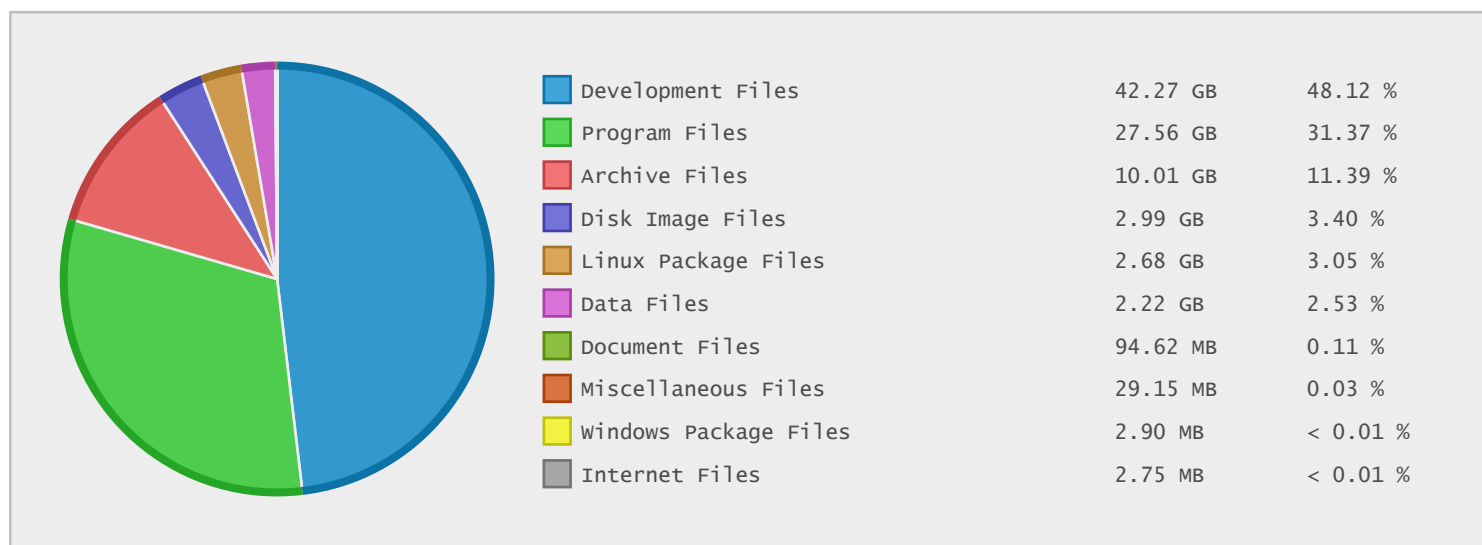

Top 20 Directories Sorted by Disk Space

Name	Dirs	Files	Data	Data (%)
/	546	3804	87.84 GB	100.00 %
/pub	367	3128	83.11 GB	94.61 %
/pub/IBM	350	3084	83.10 GB	94.60 %
/pub/IBM/Tivoli	349	3084	83.10 GB	94.60 %
/pub/IBM/Tivoli/StorageManager	348	3084	83.10 GB	94.60 %
/pub/IBM/Tivoli/StorageManager/client	334	3031	83.10 GB	94.60 %
/pub/IBM/Tivoli/StorageManager/client/...	141	1675	53.41 GB	60.80 %
/pub/IBM/Tivoli/StorageManager/client/...	191	1356	29.69 GB	33.80 %
/pub/IBM/Tivoli/StorageManager/client/...	49	679	20.50 GB	23.34 %
/pub/IBM/Tivoli/StorageManager/client/...	46	592	16.85 GB	19.18 %
/pub/IBM/Tivoli/StorageManager/client/...	43	404	16.06 GB	18.28 %
/pub/IBM/Tivoli/StorageManager/client/...	12	373	15.22 GB	17.32 %
/pub/IBM/Tivoli/StorageManager/client/...	16	369	12.50 GB	14.23 %
/pub/IBM/Tivoli/StorageManager/client/...	66	509	11.58 GB	13.18 %
/pub/IBM/Tivoli/StorageManager/client/...	66	430	10.16 GB	11.56 %
/pub/IBM/Tivoli/StorageManager/client/...	12	207	10.05 GB	11.44 %
/pub/IBM/Tivoli/StorageManager/client/...	56	417	7.95 GB	9.05 %
/pub/IBM/Tivoli/StorageManager/client/...	3	21	7.89 GB	8.98 %
/pub/IBM/Tivoli/StorageManager/client/...	3	21	6.57 GB	7.48 %
/pub/IBM/Tivoli/StorageManager/client/...	18	141	6.20 GB	7.05 %

Top 10 File Categories Sorted By Disk Space