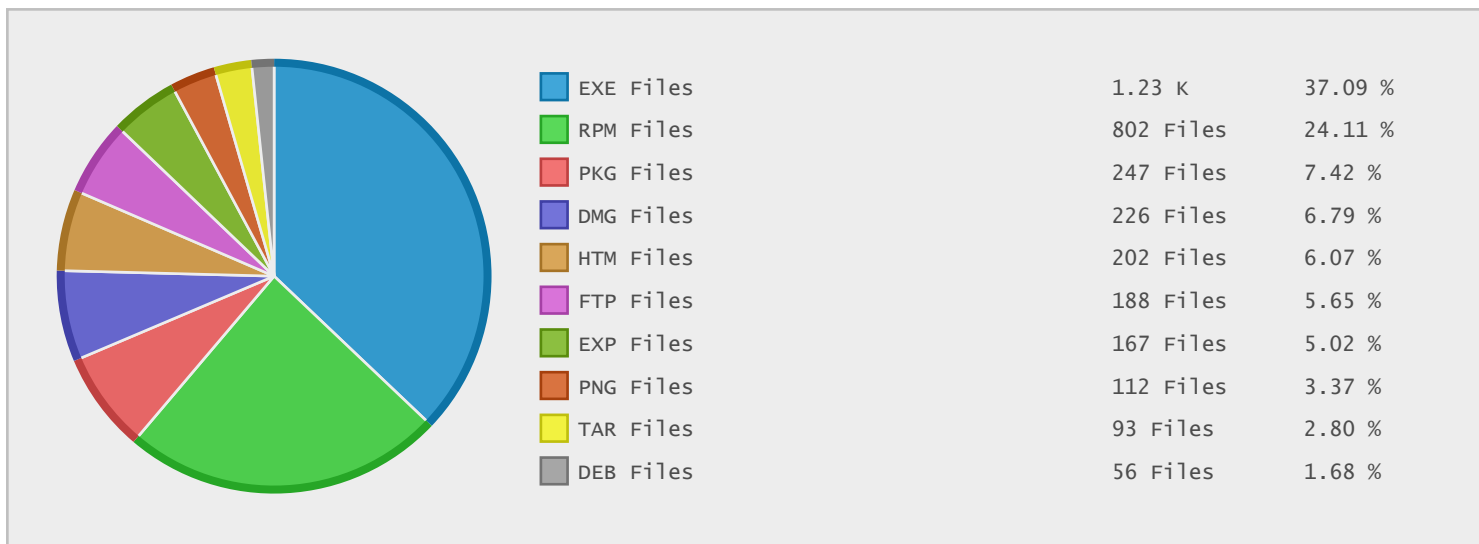

Top 10 File Extensions Sorted By Number of Files