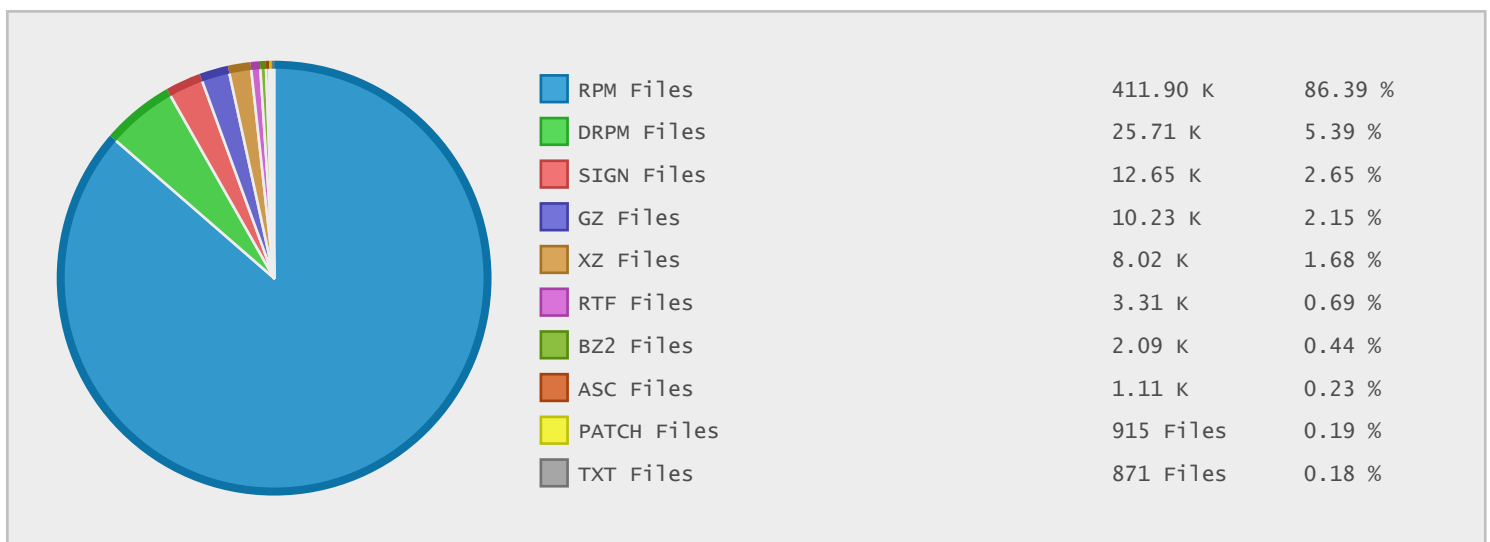

Top 10 File Categories Sorted By Disk Space

Last 12 Months Modified Disk Space History

Last 10 Years Modified Disk Space History

Last 10 Years Modified File Count History

Top 10 File Extensions Sorted By Disk Space

Top 10 File Extensions Sorted By Number of Files

Top 10 File Categories Sorted by Disk Space

Category	Files	Data	Data (%)
Linux Package Files	437611	636.69 GB	65.11 %
Archive Files	21400	207.22 GB	21.19 %
Disk Image Files	98	100.16 GB	10.24 %
Data Files	13494	29.33 GB	3.00 %
Miscellaneous Files	3106	3.90 GB	0.40 %
Development Files	1340	310.42 MB	0.03 %
Document Files	4372	146.37 MB	0.01 %
Help Files	695	26.66 MB	< 0.01 %
Image Files	501	19.93 MB	< 0.01 %
Program Files	28	15.21 MB	< 0.01 %