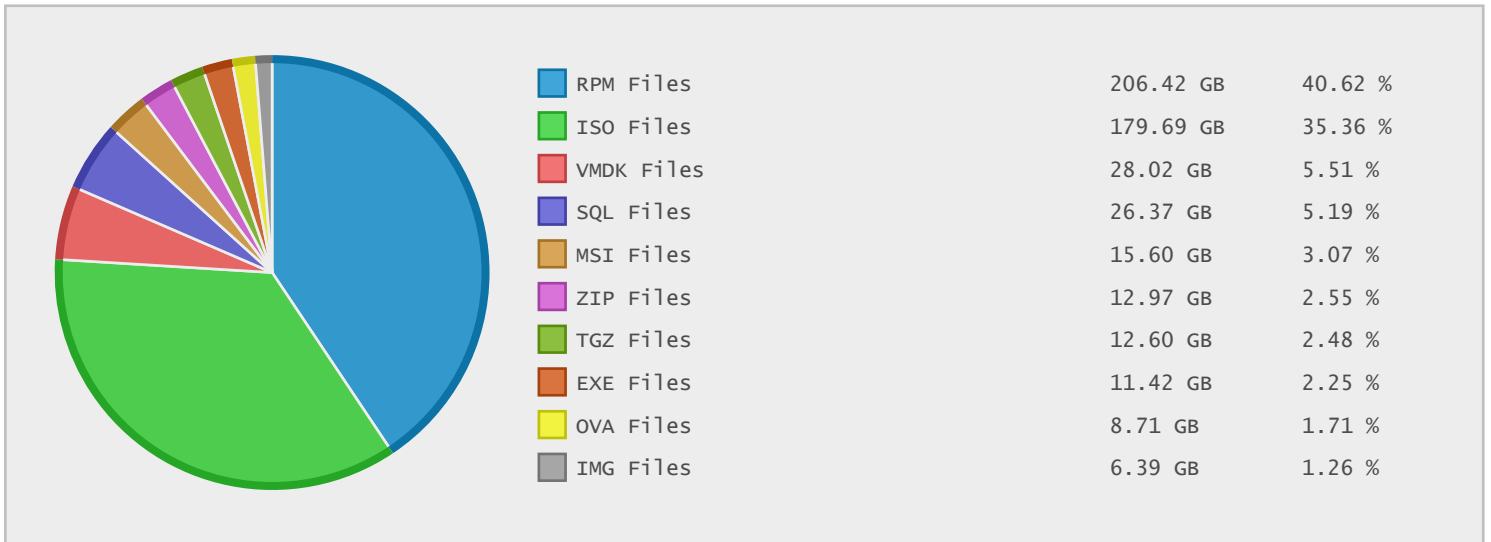

### Last 10 Years Modified Disk Space History

Total:	517.74 GB
Average:	51.77 GB
Maximum:	193.38 GB
Minimum:	2.50 GB
From:	2006
To:	2015

### Last 10 Years Modified File Count History

Total:	65052 Files
Average:	6505 Files
Maximum:	16533 Files
Minimum:	1362 Files
From:	2006
To:	2015

### Top 10 File Extensions Sorted By Disk Space