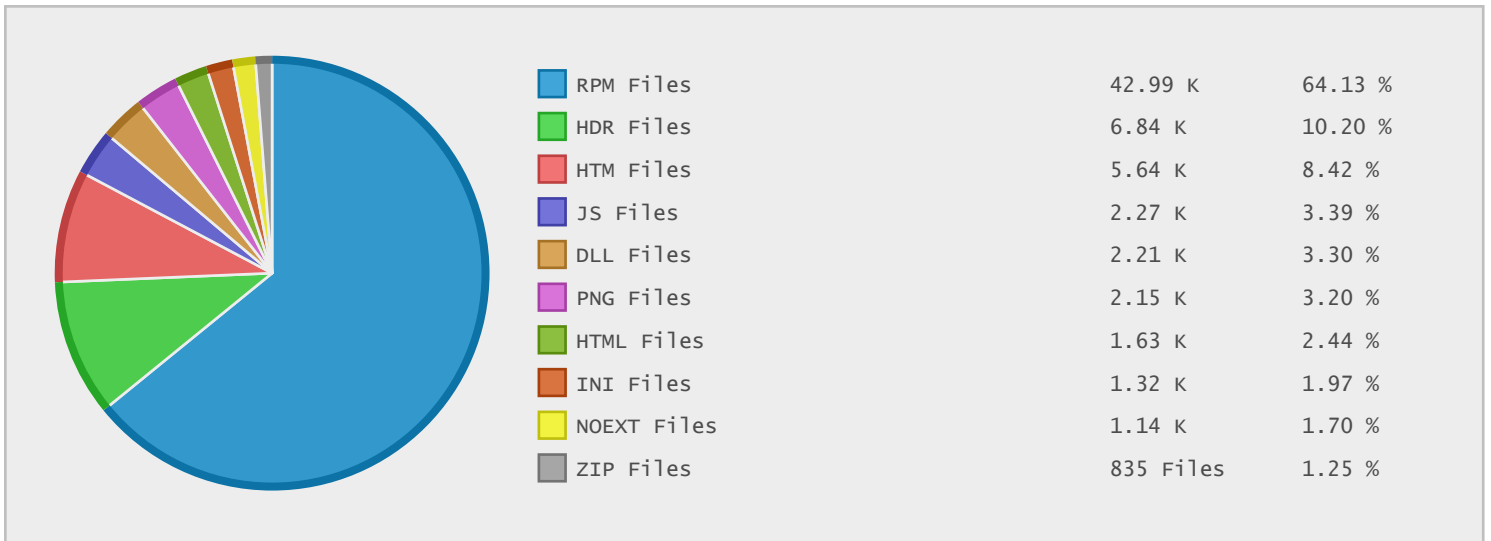

Top 10 File Extensions Sorted By Number of Files