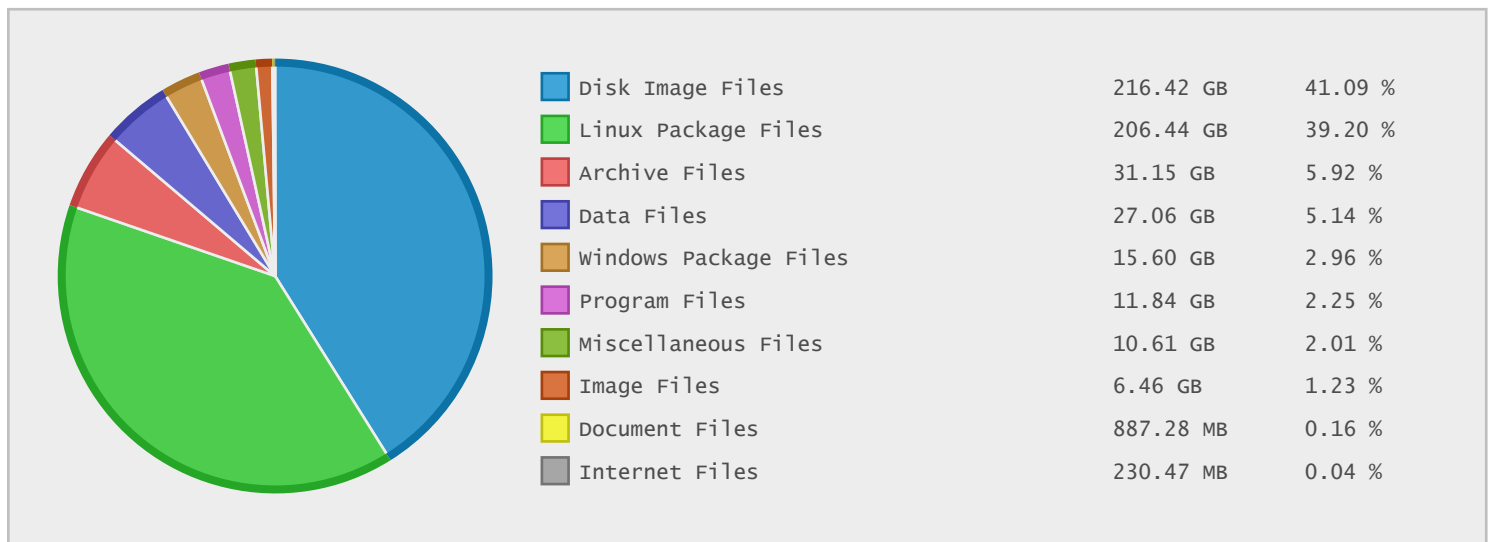

Unitrends Software Solutions - FTP Site Statistics

Property	Value
FTP Server	ftp.unitrends.com
Description	Unitrends Software Solutions
Country	United States
Scan Date	13/Jan/2015
Total Dirs	2,845
Total Files	75,042
Total Data	527.06 GB

Top 20 Directories Sorted by Disk Space

Name	Dirs	Files	Data	Data (%)
/	2845	75042	527.06 GB	100.00 %
/pub	606	53837	240.13 GB	45.56 %
/support	183	1357	156.96 GB	29.78 %
/pub/RecoveryOS	47	3794	140.26 GB	26.61 %
/pub/RecoveryOS/CentOS	34	3432	127.69 GB	24.23 %
/support/isos	36	72	118.12 GB	22.41 %
/outgoing	1595	13610	101.15 GB	19.19 %
/pub/RecoveryOS/CentOS/5	14	2410	101.06 GB	19.17 %
/pub/CentOS	533	43736	88.58 GB	16.81 %
/support/isos/upgradeDVDs	13	26	50.83 GB	9.64 %
/support/isos/FactoryImages	13	26	46.10 GB	8.75 %
/outgoing/cldower	167	830	45.12 GB	8.56 %
/pub/RecoveryOS/CentOS/5/K8	4	989	42.96 GB	8.15 %
/pub/RecoveryOS/CentOS/5/K8/RPMS	0	668	37.83 GB	7.18 %
/support/smartvac	2	71	36.90 GB	7.00 %
/pub/CentOS/5.6	83	11713	35.59 GB	6.75 %
/pub/RecoveryOS/CentOS/5/x86_64	3	748	33.31 GB	6.32 %
/pub/RecoveryOS/CentOS/5/x86_64/RPMS	0	559	26.44 GB	5.02 %
/pub/RecoveryOS/CentOS/5/P4	4	672	24.79 GB	4.70 %
/pub/RecoveryOS/CentOS/5/P4/RPMS	0	550	24.75 GB	4.70 %

Top 10 File Categories Sorted By Disk Space