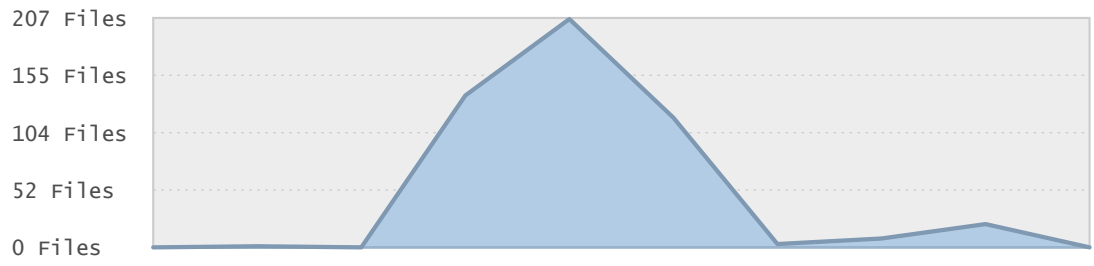

Top 10 File Categories Sorted By Disk Space

Last 12 Months Modified Disk Space History

Last 10 Years Modified Disk Space History

Total:	60.53 GB
Average:	6.05 GB
Maximum:	33.07 GB
Minimum:	0.00 GB
From:	2006
To:	2015

Last 10 Years Modified File Count History

Total:	493 Files
Average:	49 Files
Maximum:	206 Files
Minimum:	0 Files
From:	2006
To:	2015

Top 10 File Extensions Sorted By Disk Space

Top 10 File Extensions Sorted By Number of Files