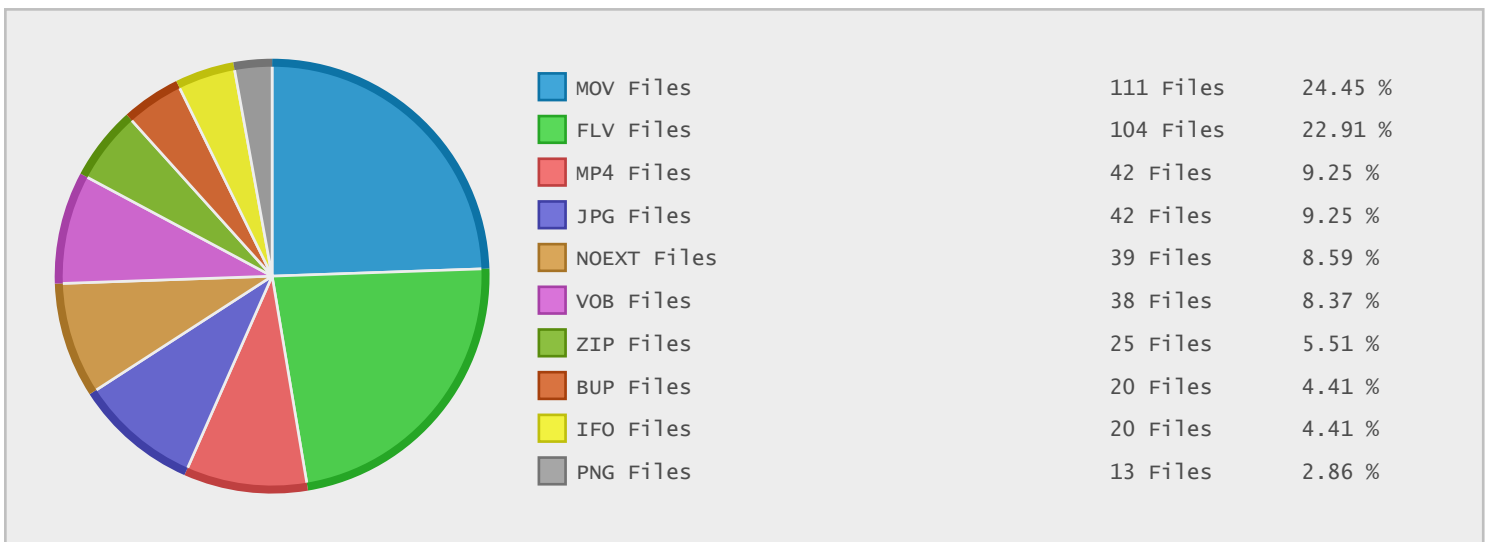

Top 10 File Categories Sorted By Disk Space

Last 12 Months Modified Disk Space History

Last 10 Years Modified Disk Space History

Total:	60.53 GB
Average:	6.05 GB
Maximum:	33.07 GB
Minimum:	0.00 GB
From:	2006
To:	2015

Last 10 Years Modified File Count History

Total:	493 Files
Average:	49 Files
Maximum:	206 Files
Minimum:	0 Files
From:	2006
To:	2015

Top 10 File Extensions Sorted By Disk Space

Top 10 File Extensions Sorted By Number of Files