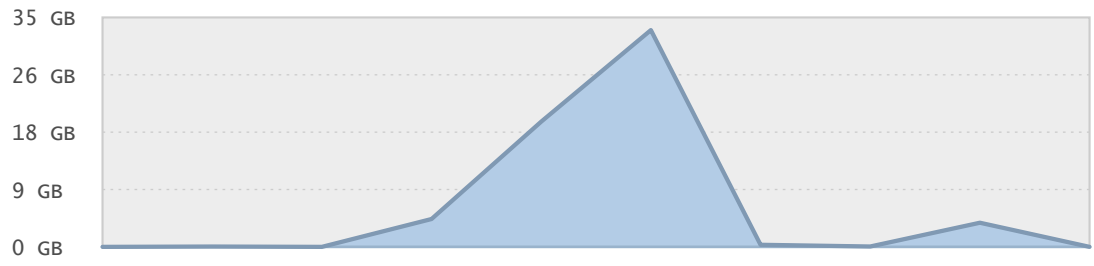

Top 10 File Categories Sorted By Disk Space

Last 12 Months Modified Disk Space History

Last 10 Years Modified Disk Space History

Total:	60.53 GB
Average:	6.05 GB
Maximum:	33.07 GB
Minimum:	0.00 GB
From:	2006
To:	2015

Last 10 Years Modified File Count History

Total:	493 Files
Average:	49 Files
Maximum:	206 Files
Minimum:	0 Files
From:	2006
To:	2015

Top 10 File Extensions Sorted By Disk Space

Top 10 File Extensions Sorted By Number of Files