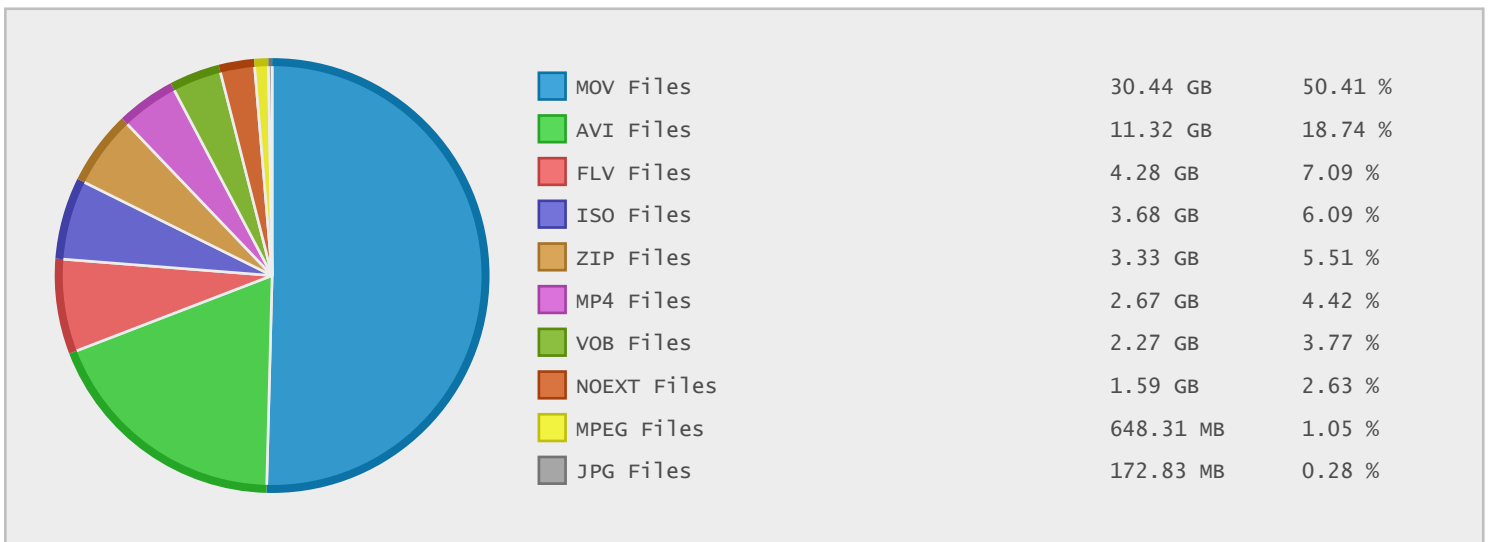

Top 10 File Categories Sorted By Disk Space

Last 12 Months Modified Disk Space History

Last 10 Years Modified Disk Space History

Total:	60.53 GB
Average:	6.05 GB
Maximum:	33.07 GB
Minimum:	0.00 GB
From:	2006
To:	2015

Last 10 Years Modified File Count History

Total:	493 Files
Average:	49 Files
Maximum:	206 Files
Minimum:	0 Files
From:	2006
To:	2015

Top 10 File Extensions Sorted By Disk Space

Top 10 File Extensions Sorted By Number of Files