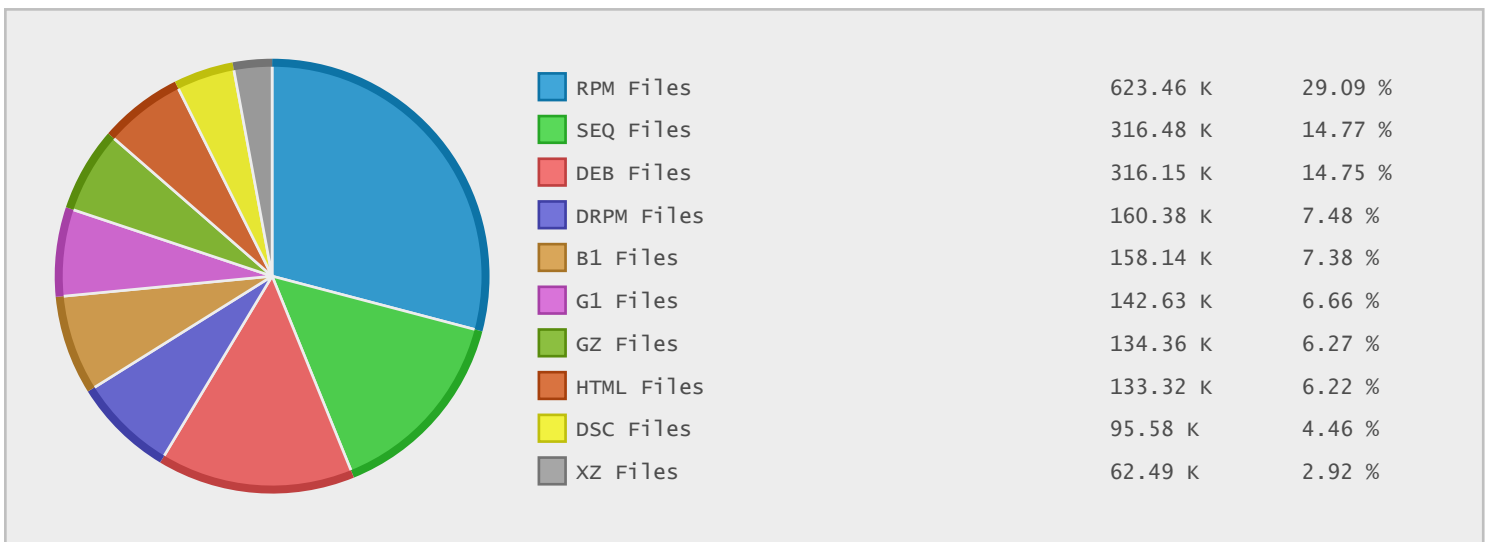

Top 10 File Categories Sorted By Disk Space

Last 12 Months Modified Disk Space History

Last 10 Years Modified Disk Space History

Last 10 Years Modified File Count History

Top 10 File Extensions Sorted By Disk Space

Top 10 File Extensions Sorted By Number of Files

Top 10 File Categories Sorted by Disk Space

Category	Files	Data	Data (%)
Linux Package Files	1144766	1.24 TB	56.28 %
Archive Files	371874	500.18 GB	22.22 %
Disk Image Files	1142	369.95 GB	16.43 %
Miscellaneous Files	206563	78.78 GB	3.50 %
Image Files	724	20.84 GB	0.93 %
Data Files	438259	5.38 GB	0.24 %
Program Files	86	3.59 GB	0.16 %
Document Files	3671	2.45 GB	0.11 %
Windows Package Files	120	1.25 GB	0.06 %
Development Files	2324	931.24 MB	0.04 %