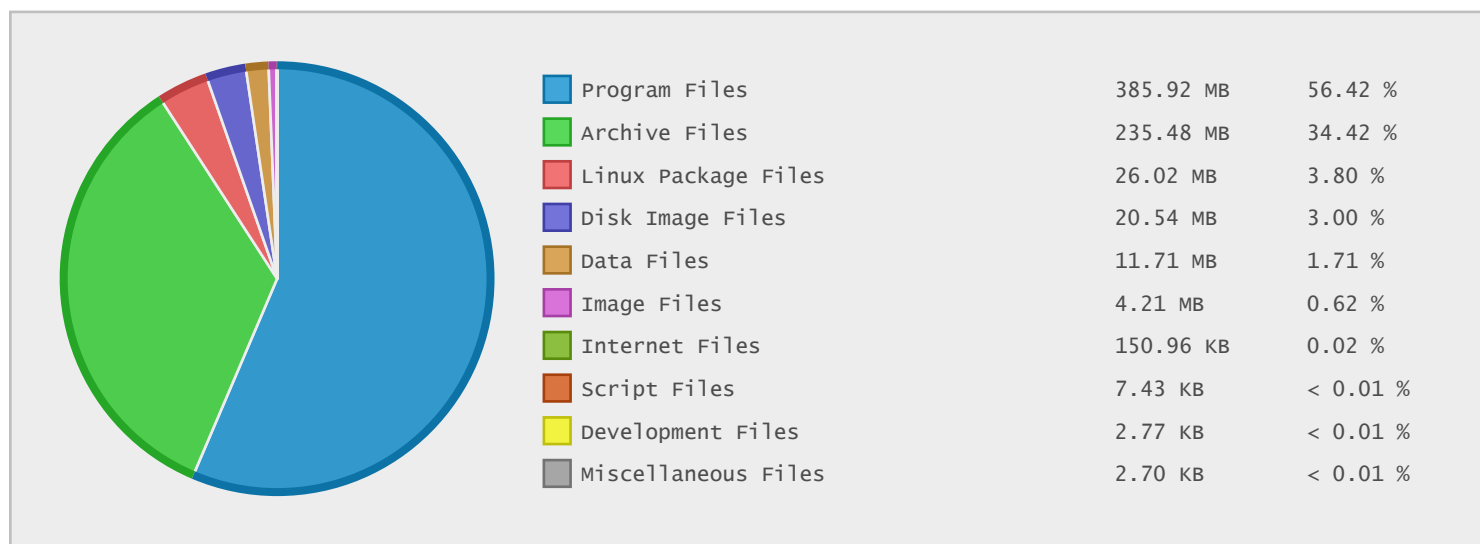

Visualware Broadband Performance Measurement Solutions - FTP Site Statistics

Property	Value
FTP Server	ftp.visualware.com
Description	Visualware Broadband Performance Measurement Solutions
Country	United States
Scan Date	11/Jun/2015
Total Dirs	76
Total Files	355
Total Data	684.04 MB

Top 20 Directories Sorted by Disk Space

Name	Dirs	Files	Data	Data (%)
/	76	355	684.04 MB	100.00 %
/pub	60	163	669.17 MB	97.83 %
/pub/mc	6	22	108.18 MB	15.82 %
/pub/nqc	0	9	102.33 MB	14.96 %
/pub/emt	5	14	67.83 MB	9.92 %
/pub/vr	4	18	64.72 MB	9.46 %
/pub/act	8	30	48.80 MB	7.13 %
/pub/dtrs	0	1	33.98 MB	4.97 %
/pub/myspeed	0	16	29.59 MB	4.33 %
/pub/emt/emt9	0	6	29.11 MB	4.26 %
/pub/java	0	3	28.32 MB	4.14 %
/pub/vipt	4	6	21.21 MB	3.10 %
/pub/mc/private	0	2	18.82 MB	2.75 %
/pub/mc/mcs9	0	2	13.77 MB	2.01 %
/pub/bundle	0	1	13.46 MB	1.97 %
/pub/vr/vr11	0	4	13.15 MB	1.92 %
/pub/dtpr	0	3	12.02 MB	1.76 %
/pub/vr/vr12	0	3	11.38 MB	1.66 %
/pub/spycatcher	0	1	10.35 MB	1.51 %
/pub/nigel	0	1	10.31 MB	1.51 %

Top 10 File Categories Sorted By Disk Space