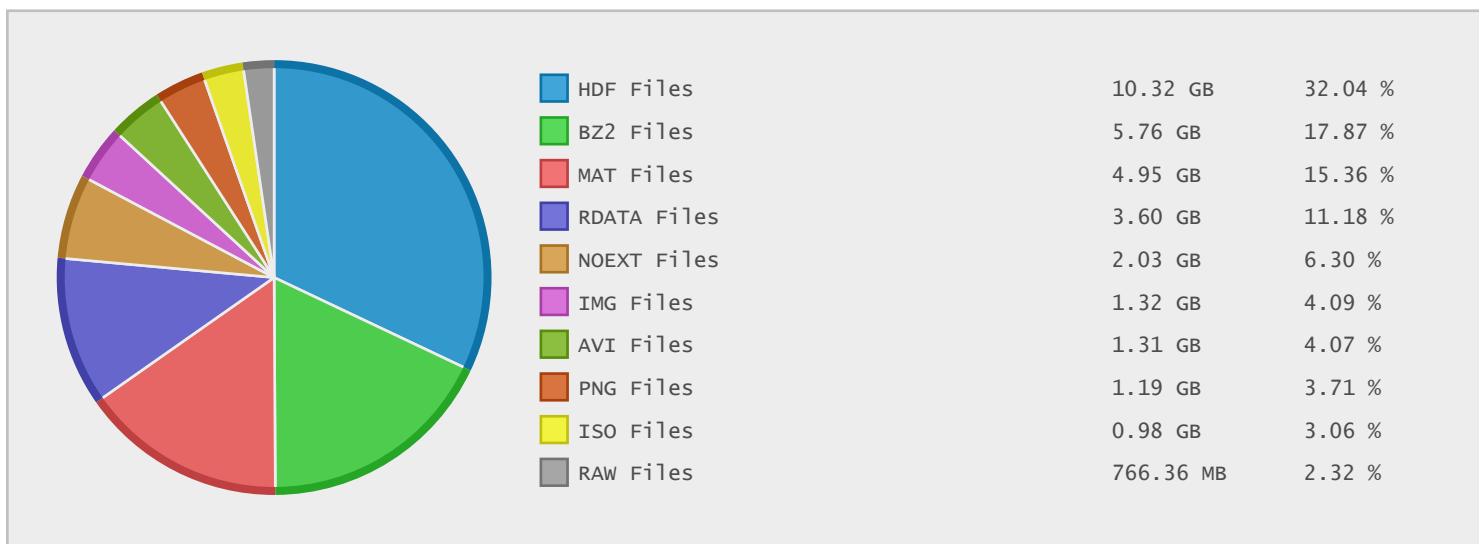

Top 10 File Categories Sorted By Disk Space

Last 12 Months Modified Disk Space History

Last 10 Years Modified Disk Space History

Total:	37.05 GB
Average:	3.70 GB
Maximum:	18.96 GB
Minimum:	0.06 GB
From:	2006
To:	2015

Last 10 Years Modified File Count History

Total:	7475 Files
Average:	748 Files
Maximum:	3195 Files
Minimum:	2 Files
From:	2006
To:	2015

Top 10 File Extensions Sorted By Disk Space

Top 10 File Extensions Sorted By Number of Files