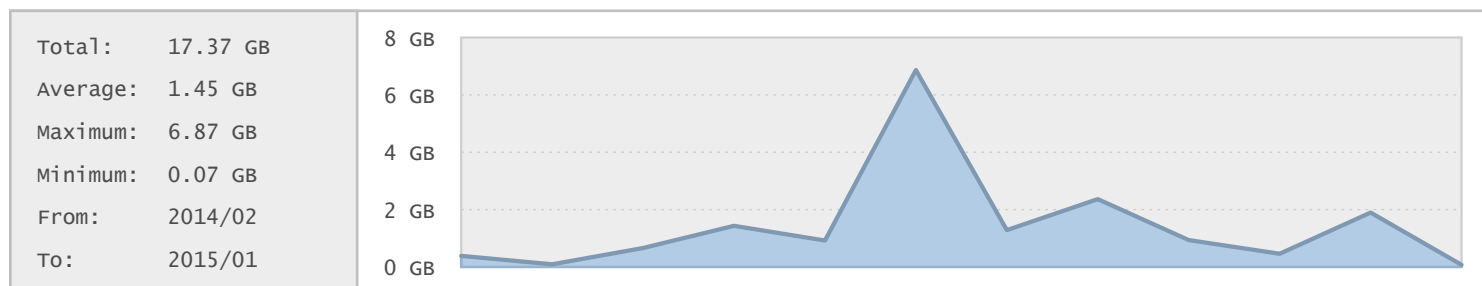

Top 10 File Categories Sorted By Disk Space

Last 12 Months Modified Disk Space History

Last 10 Years Modified Disk Space History

Total:	37.05 GB
Average:	3.70 GB
Maximum:	18.96 GB
Minimum:	0.06 GB
From:	2006
To:	2015