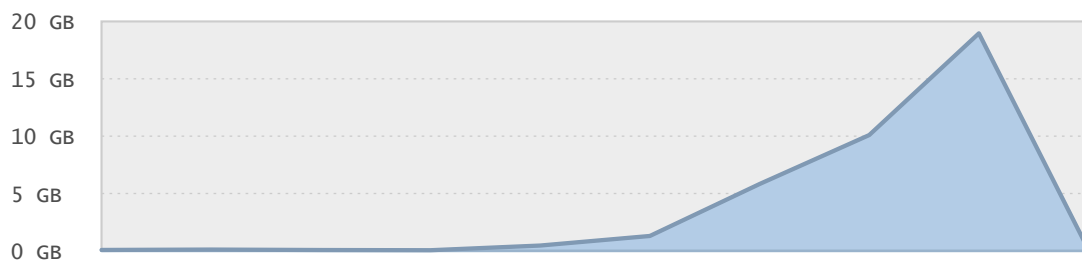

Top 10 File Categories Sorted By Disk Space

Last 12 Months Modified Disk Space History

Last 10 Years Modified Disk Space History

Total:	37.05 GB
Average:	3.70 GB
Maximum:	18.96 GB
Minimum:	0.06 GB
From:	2006
To:	2015

Last 10 Years Modified File Count History

Total:	7475 Files
Average:	748 Files
Maximum:	3195 Files
Minimum:	2 Files
From:	2006
To:	2015

Top 10 File Extensions Sorted By Disk Space

Top 10 File Extensions Sorted By Number of Files