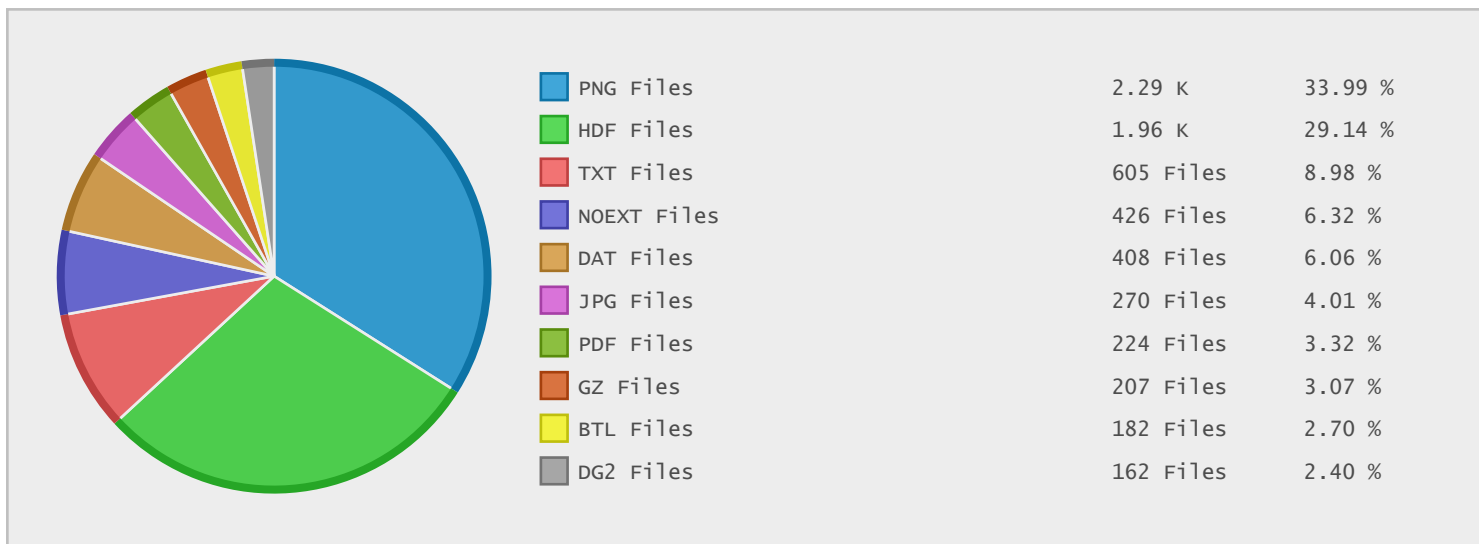

Top 10 File Categories Sorted By Disk Space

Last 12 Months Modified Disk Space History

Last 10 Years Modified Disk Space History

Total:	37.05 GB
Average:	3.70 GB
Maximum:	18.96 GB
Minimum:	0.06 GB
From:	2006
To:	2015

Last 10 Years Modified File Count History

Total:	7475 Files
Average:	748 Files
Maximum:	3195 Files
Minimum:	2 Files
From:	2006
To:	2015

Top 10 File Extensions Sorted By Disk Space

Top 10 File Extensions Sorted By Number of Files

Top 10 File Categories Sorted by Disk Space

Category	Files	Data	Data (%)
Data Files	2737	16.51 GB	44.03 %
Miscellaneous Files	1327	6.38 GB	17.02 %
Archive Files	340	6.32 GB	16.86 %
Image Files	2618	3.10 GB	8.27 %
Document Files	1123	2.20 GB	5.87 %
Video Files	9	1.91 GB	5.10 %
Disk Image Files	1	0.98 GB	2.63 %
Program Files	9	38.47 MB	0.10 %
Development Files	169	20.10 MB	0.05 %
windows System Files	8	18.98 MB	0.05 %