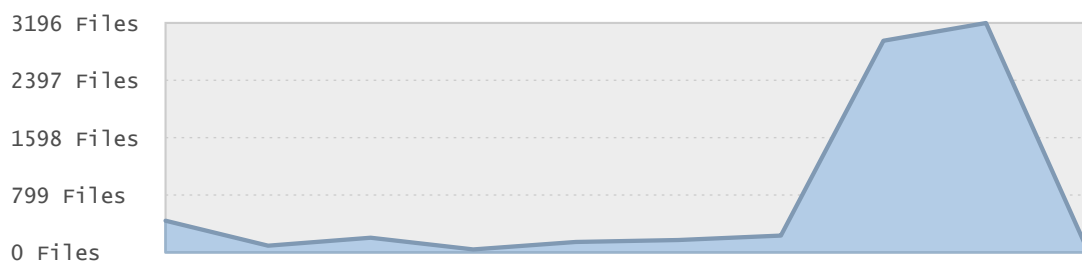

Top 10 File Categories Sorted By Disk Space

Last 12 Months Modified Disk Space History

Last 10 Years Modified Disk Space History

Total:	37.05 GB
Average:	3.70 GB
Maximum:	18.96 GB
Minimum:	0.06 GB
From:	2006
To:	2015

Last 10 Years Modified File Count History

Total:	7475 Files
Average:	748 Files
Maximum:	3195 Files
Minimum:	2 Files
From:	2006
To:	2015

Top 10 File Extensions Sorted By Disk Space

Top 10 File Extensions Sorted By Number of Files