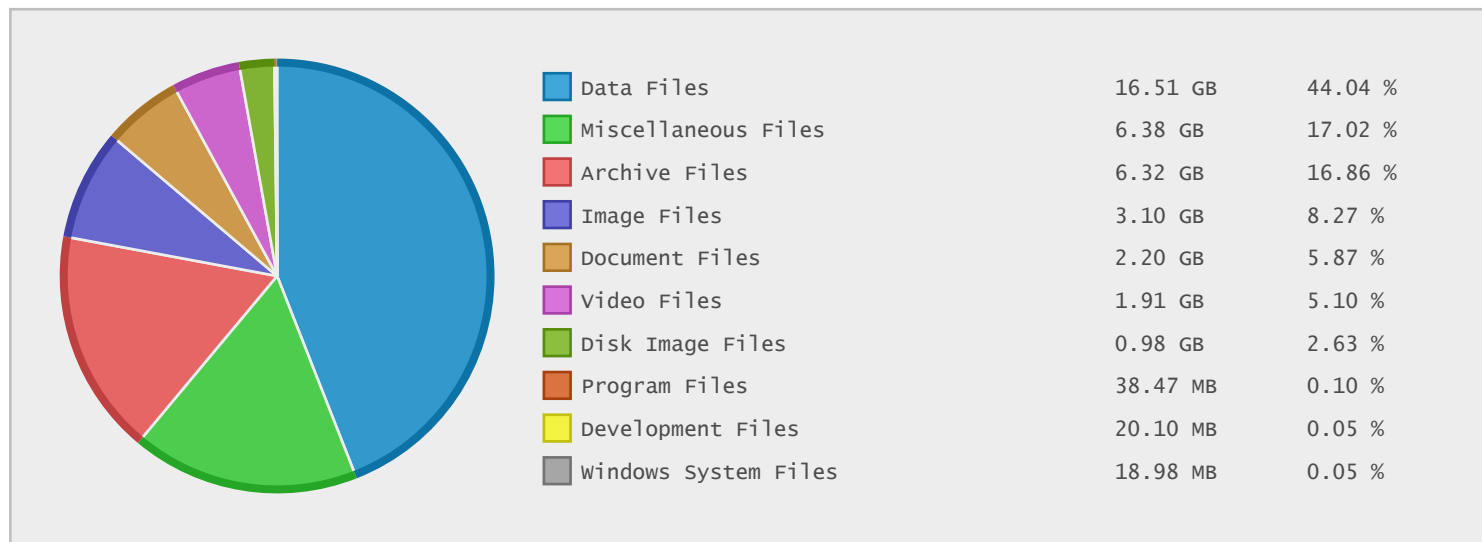

Woods Hole Oceanographic Institution - FTP Site Statistics

Property	Value
FTP Server	ftp.wh.who.edu
Description	Woods Hole Oceanographic Institution
Country	United States
Scan Date	08/Jan/2015
Total Dirs	2,429
Total Files	8,560
Total Data	37.50 GB

Top 10 File Categories Sorted By Disk Space

Last 12 Months Modified Disk Space History

Last 10 Years Modified Disk Space History

Total:	37.05 GB
Average:	3.70 GB
Maximum:	18.96 GB
Minimum:	0.06 GB
From:	2006
To:	2015

Last 10 Years Modified File Count History

Total:	7475 Files
Average:	748 Files
Maximum:	3195 Files
Minimum:	2 Files
From:	2006
To:	2015

Top 10 File Extensions Sorted By Disk Space

Top 10 File Extensions Sorted By Number of Files