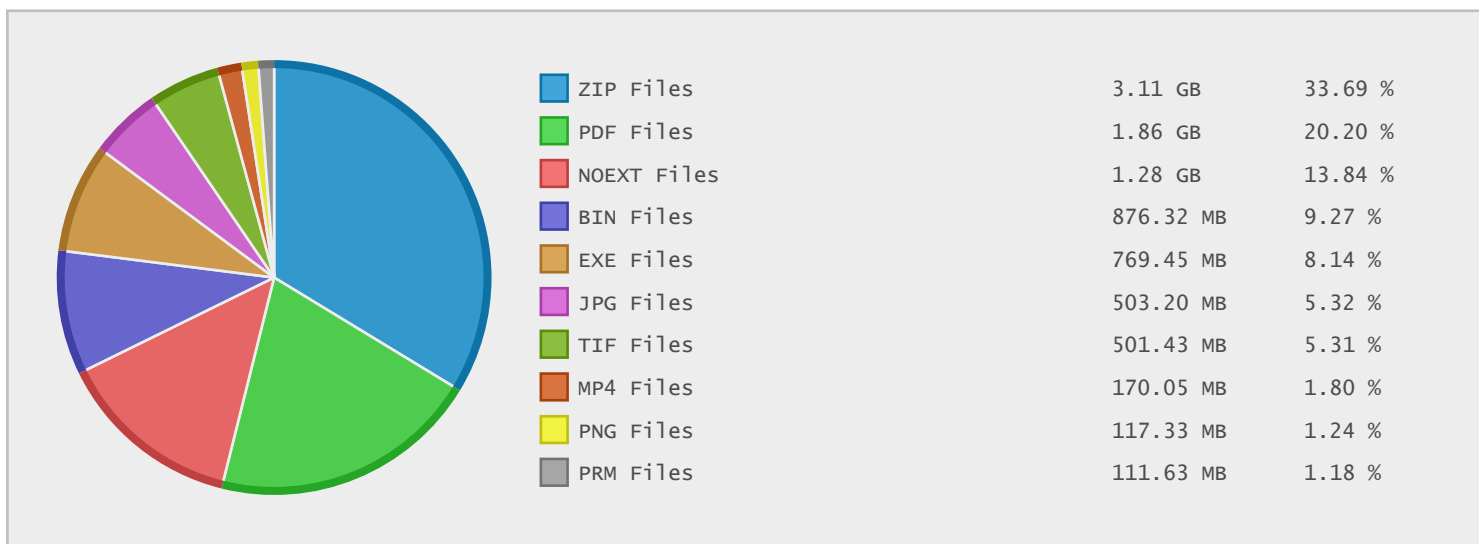

Wintel Archive - FTP Site Statistics

Property	Value
FTP Server	ftp.wintel.fi
Description	Wintel Archive
Country	Finland
Scan Date	02/Nov/2015
Total Dirs	1,290
Total Files	7,576
Total Data	10.18 GB

Top 20 Directories Sorted by Disk Space

Top 10 File Categories Sorted By Disk Space

Last 12 Months Modified Disk Space History

Last 10 Years Modified Disk Space History

Total:	6.17 GB
Average:	0.62 GB
Maximum:	1.59 GB
Minimum:	0.17 GB
From:	2006
To:	2015

Last 10 Years Modified File Count History

Total:	2584 Files
Average:	258 Files
Maximum:	613 Files
Minimum:	44 Files
From:	2006
To:	2015

Top 10 File Extensions Sorted By Disk Space

Top 10 File Extensions Sorted By Number of Files