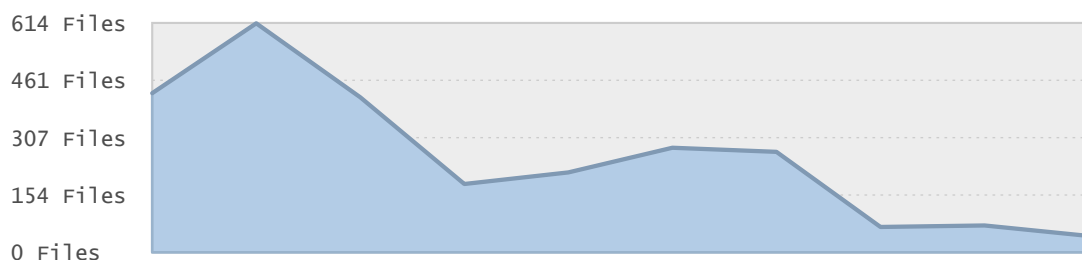

Top 10 File Categories Sorted By Disk Space

Last 12 Months Modified Disk Space History

Last 10 Years Modified Disk Space History

Total:	6.17 GB
Average:	0.62 GB
Maximum:	1.59 GB
Minimum:	0.17 GB
From:	2006
To:	2015

Last 10 Years Modified File Count History

Total:	2584 Files
Average:	258 Files
Maximum:	613 Files
Minimum:	44 Files
From:	2006
To:	2015

Top 10 File Extensions Sorted By Disk Space

Top 10 File Extensions Sorted By Number of Files