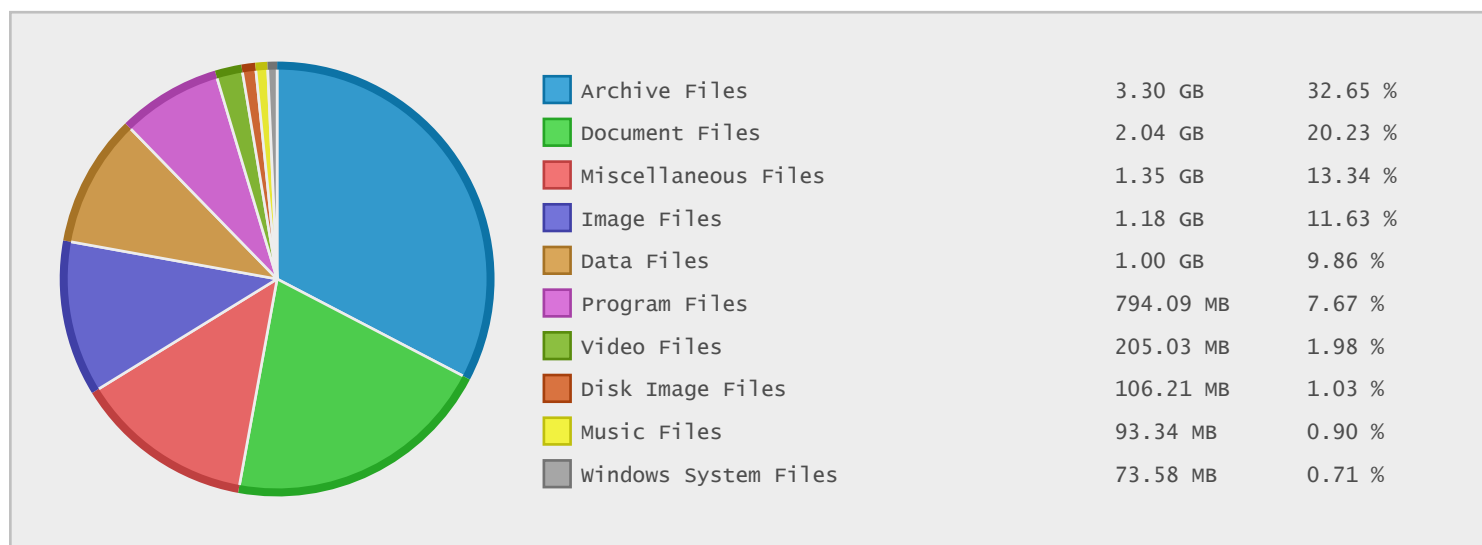

Wintel Archive - FTP Site Statistics

Property	Value
FTP Server	ftp.wintel.fi
Description	Wintel Archive
Country	Finland
Scan Date	02/Nov/2015
Total Dirs	1,290
Total Files	7,576
Total Data	10.18 GB

Top 20 Directories Sorted by Disk Space

Top 10 File Categories Sorted By Disk Space

Last 12 Months Modified Disk Space History

Last 10 Years Modified Disk Space History

Total:	6.17 GB
Average:	0.62 GB
Maximum:	1.59 GB
Minimum:	0.17 GB
From:	2006
To:	2015

Last 10 Years Modified File Count History

Total:	2584 Files
Average:	258 Files
Maximum:	613 Files
Minimum:	44 Files
From:	2006
To:	2015

Top 10 File Extensions Sorted By Disk Space

Top 10 File Extensions Sorted By Number of Files