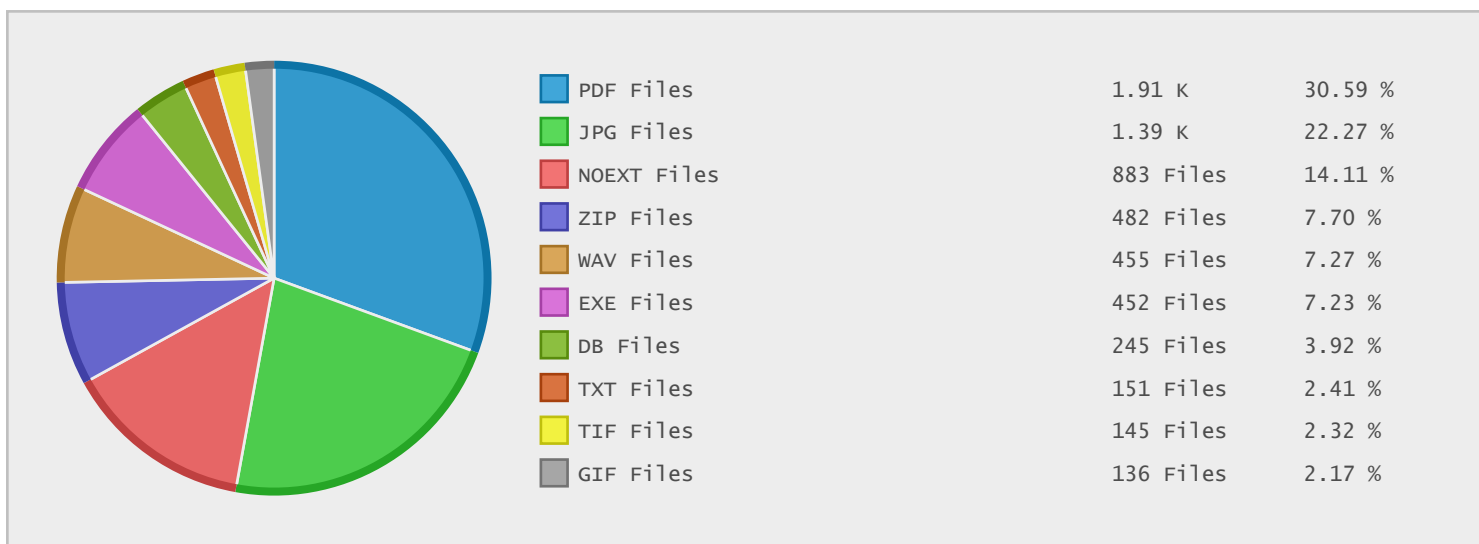

Top 10 File Categories Sorted By Disk Space

Last 12 Months Modified Disk Space History

Last 10 Years Modified Disk Space History

Total:	6.17 GB
Average:	0.62 GB
Maximum:	1.59 GB
Minimum:	0.17 GB
From:	2006
To:	2015

Last 10 Years Modified File Count History

Total:	2584 Files
Average:	258 Files
Maximum:	613 Files
Minimum:	44 Files
From:	2006
To:	2015

Top 10 File Extensions Sorted By Disk Space

Top 10 File Extensions Sorted By Number of Files

Top 10 File Categories Sorted by Disk Space

Category	Files	Data	Data (%)
Archive Files	520	3.30 GB	32.41 %
Document Files	2194	2.04 GB	20.08 %
Miscellaneous Files	1004	1.35 GB	13.24 %
Image Files	1768	1.18 GB	11.54 %
Data Files	251	1.00 GB	9.79 %
Program Files	580	794.09 MB	7.62 %
Video Files	4	205.03 MB	1.97 %
Disk Image Files	4	106.21 MB	1.02 %
Music Files	462	93.34 MB	0.90 %
windows System Files	277	73.58 MB	0.71 %