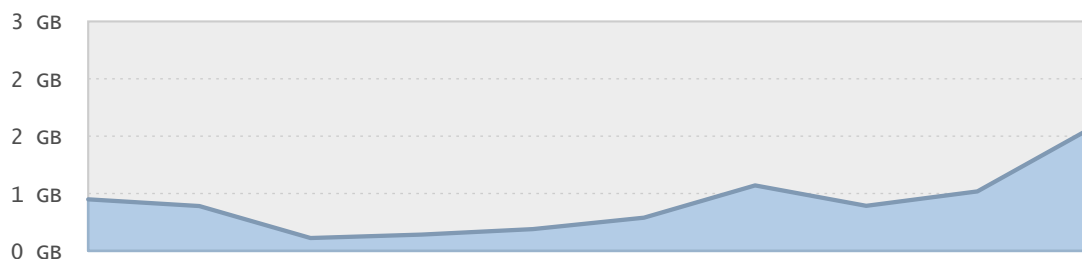

Top 10 File Categories Sorted By Disk Space

Last 12 Months Modified Disk Space History

Last 10 Years Modified Disk Space History

Total:	6.17 GB
Average:	0.62 GB
Maximum:	1.59 GB
Minimum:	0.17 GB
From:	2006
To:	2015

Last 10 Years Modified File Count History

Total:	2584 Files
Average:	258 Files
Maximum:	613 Files
Minimum:	44 Files
From:	2006
To:	2015

Top 10 File Extensions Sorted By Disk Space

Top 10 File Extensions Sorted By Number of Files