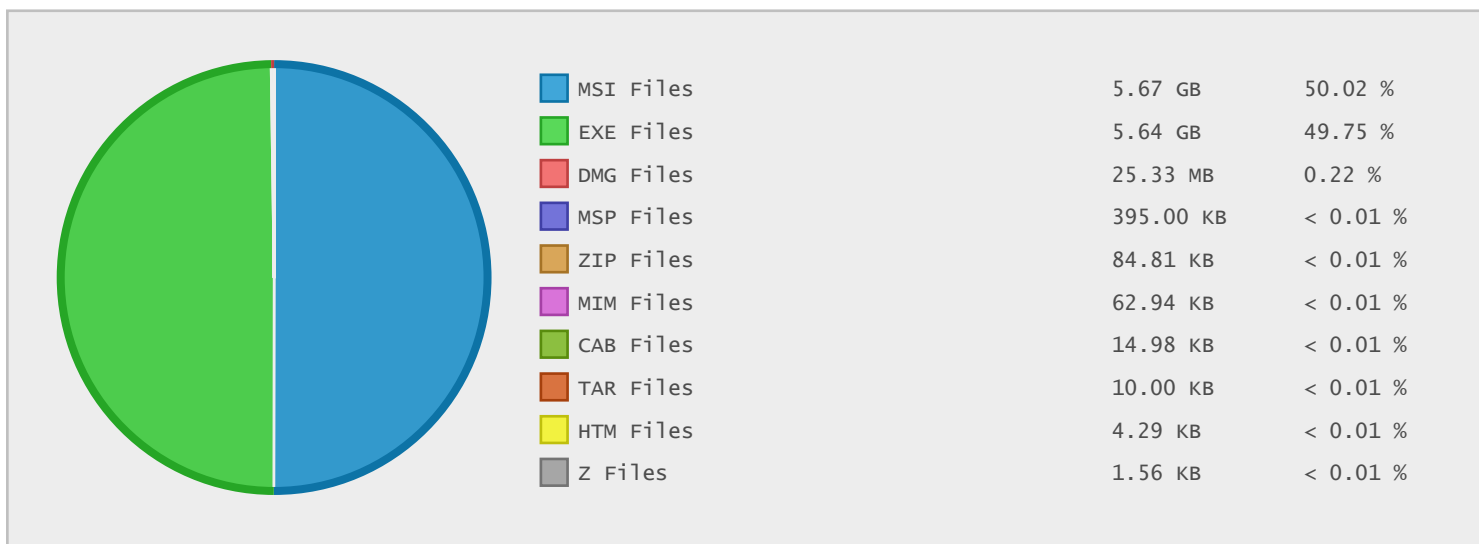

Top 10 File Categories Sorted By Disk Space

Last 12 Months Modified Disk Space History

Last 10 Years Modified Disk Space History

Total:	11.34 GB
Average:	1.13 GB
Maximum:	8.23 GB
Minimum:	0.00 GB
From:	2005
To:	2014

Last 10 Years Modified File Count History

Total:	367 Files
Average:	37 Files
Maximum:	158 Files
Minimum:	1 Files
From:	2005
To:	2014

Top 10 File Extensions Sorted By Disk Space

Top 10 File Extensions Sorted By Number of Files