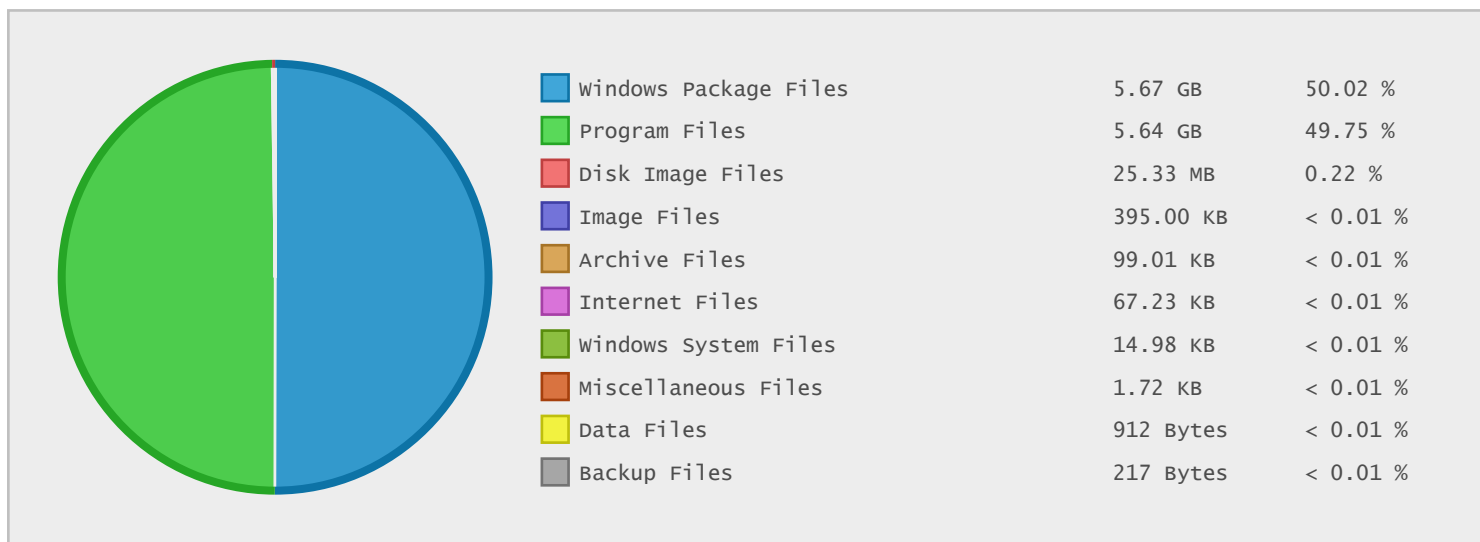

WinZip Software Archive - FTP Site Statistics

Property	Value
FTP Server	ftp.winzip.com
Description	WinZip Software Archive
Country	Belgium
Scan Date	14/Jul/2014
Total Dirs	9
Total Files	368
Total Data	11.34 GB

Top 10 File Categories Sorted By Disk Space

Last 12 Months Modified Disk Space History

Last 10 Years Modified Disk Space History

Total:	11.34 GB
Average:	1.13 GB
Maximum:	8.23 GB
Minimum:	0.00 GB
From:	2005
To:	2014

Last 10 Years Modified File Count History

Total:	367 Files
Average:	37 Files
Maximum:	158 Files
Minimum:	1 Files
From:	2005
To:	2014

Top 10 File Extensions Sorted By Disk Space

Top 10 File Extensions Sorted By Number of Files