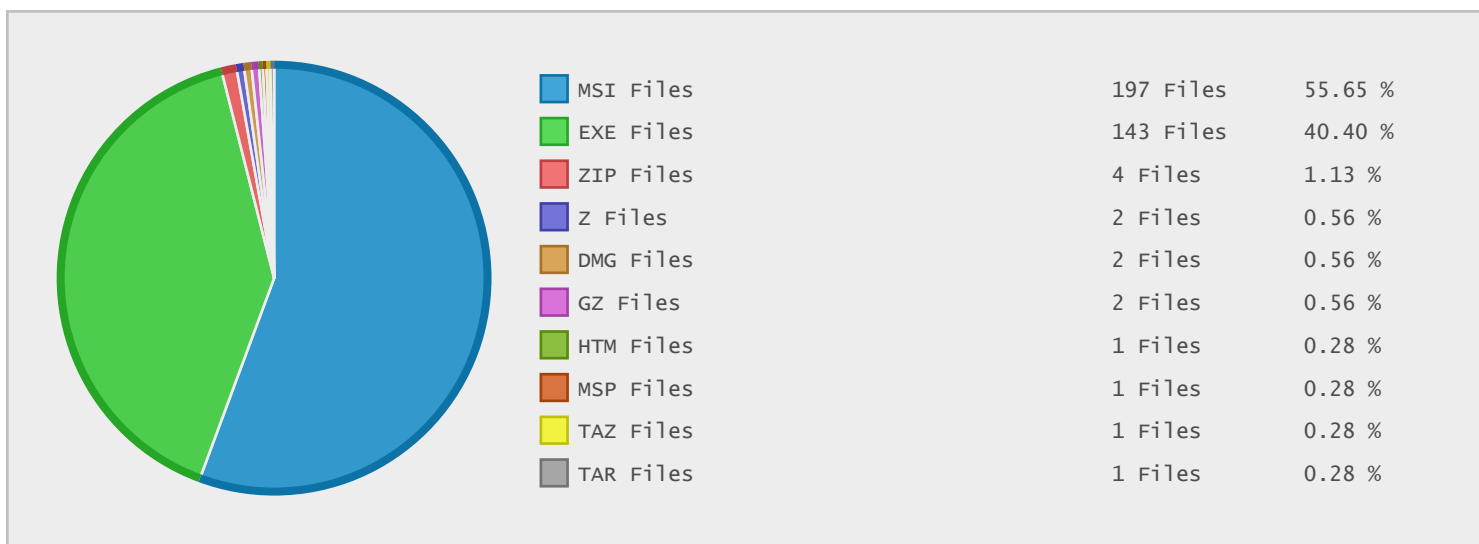

Top 10 File Categories Sorted By Disk Space

Last 12 Months Modified Disk Space History

Last 10 Years Modified Disk Space History

Total:	11.34 GB
Average:	1.13 GB
Maximum:	8.23 GB
Minimum:	0.00 GB
From:	2005
To:	2014

Last 10 Years Modified File Count History

Total:	367 Files
Average:	37 Files
Maximum:	158 Files
Minimum:	1 Files
From:	2005
To:	2014

Top 10 File Extensions Sorted By Disk Space

Top 10 File Extensions Sorted By Number of Files