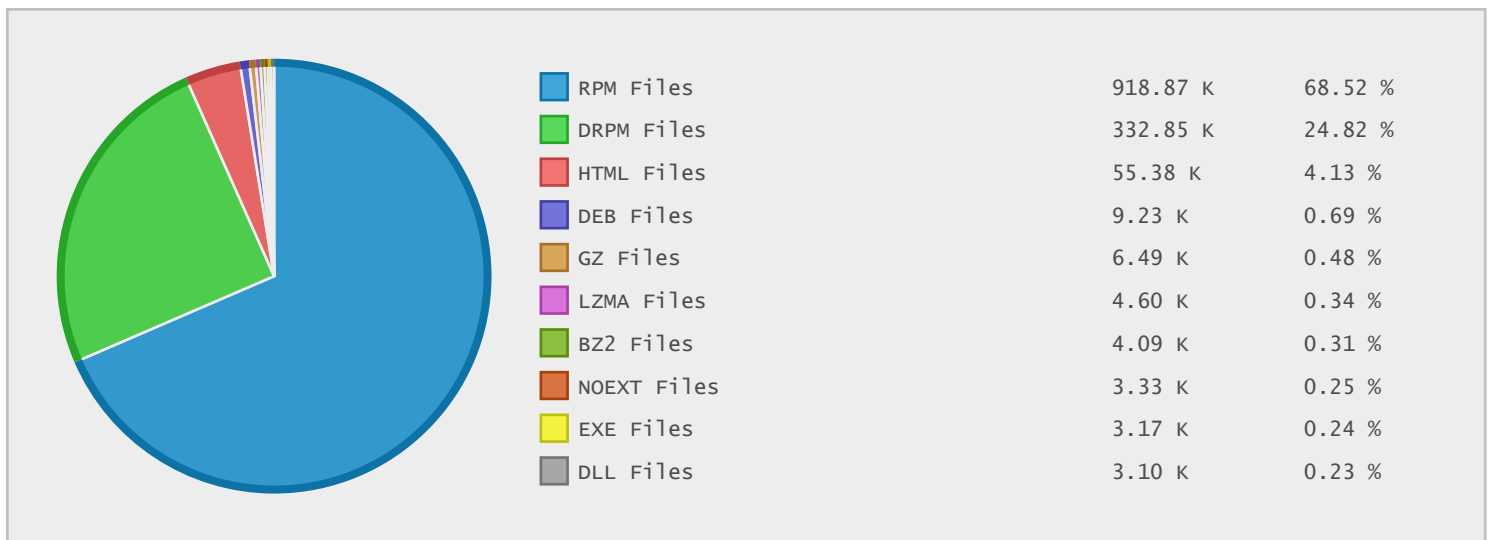

Top 10 File Extensions Sorted By Number of Files