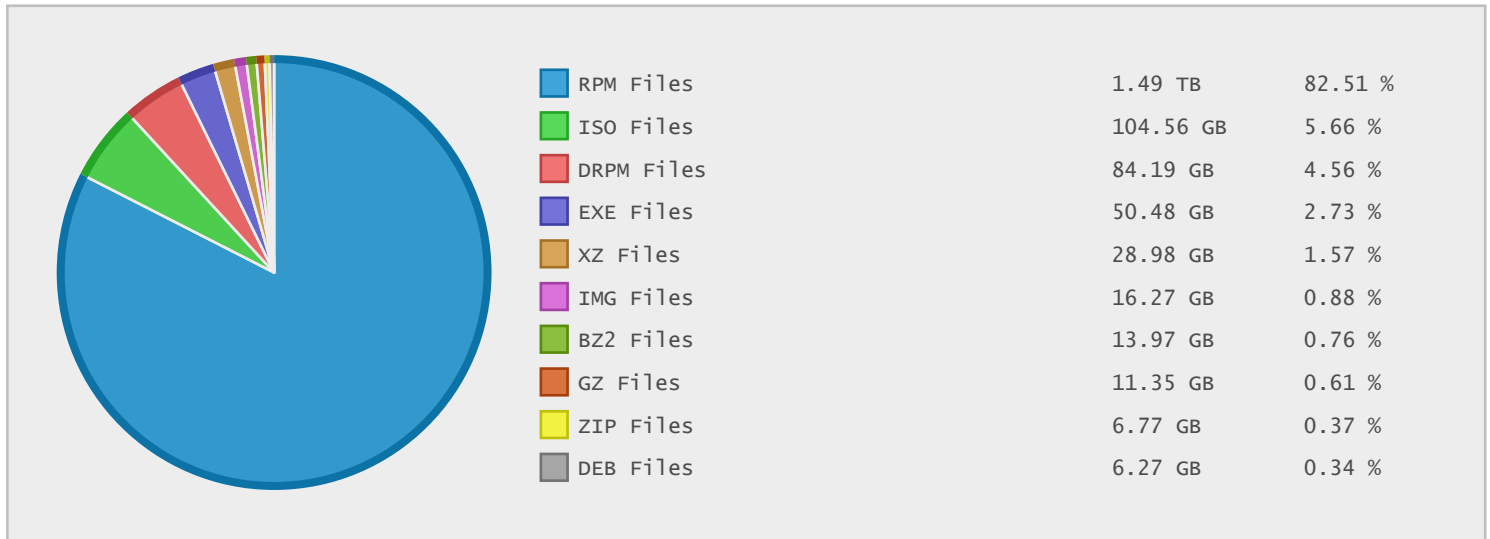

Top 10 File Categories Sorted By Disk Space

Last 12 Months Modified Disk Space History

Last 10 Years Modified Disk Space History

Last 10 Years Modified File Count History

Top 10 File Extensions Sorted By Disk Space

Top 10 File Extensions Sorted By Number of Files

Top 10 File Categories Sorted by Disk Space

Category	Files	Data	Data (%)
Linux Package Files	1260950	1.58 TB	86.24 %
Disk Image Files	211	108.44 GB	5.80 %
Archive Files	18012	65.95 GB	3.52 %
Program Files	6320	52.10 GB	2.78 %
Image Files	3079	17.07 GB	0.91 %
Data Files	6356	5.70 GB	0.30 %
Miscellaneous Files	6900	4.61 GB	0.25 %
windows System Files	7934	1.84 GB	0.10 %
windows Package Files	183	624.43 MB	0.03 %
Document Files	3095	284.91 MB	0.01 %