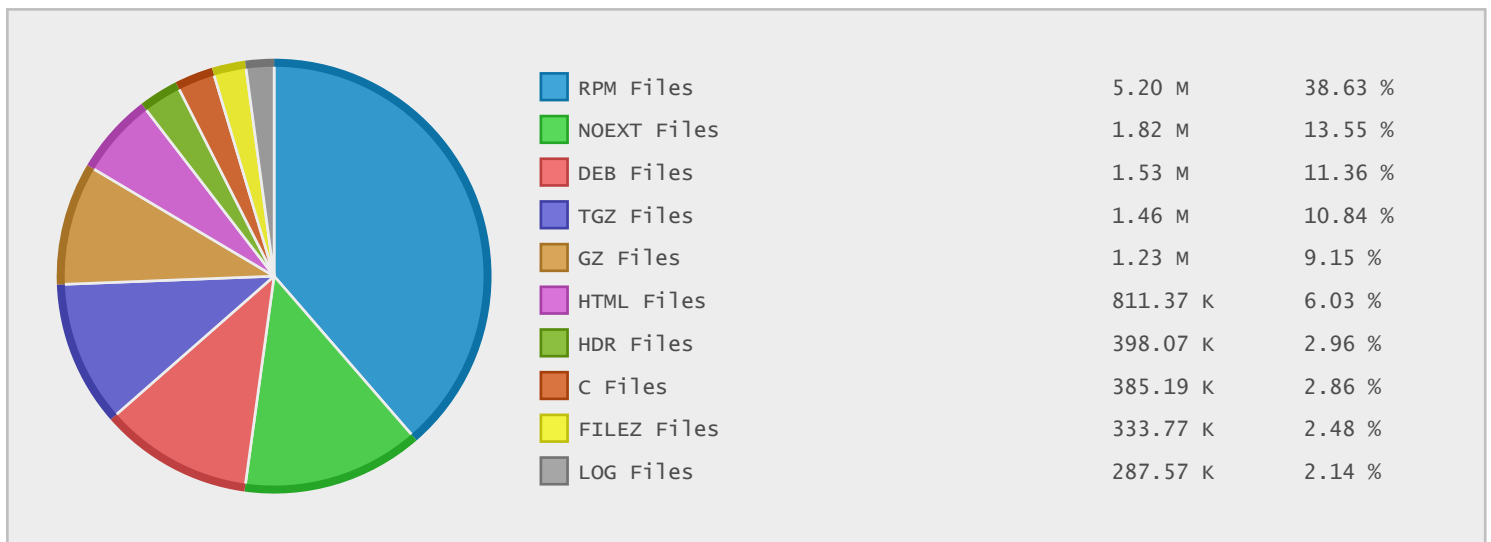

Top 10 File Extensions Sorted By Number of Files