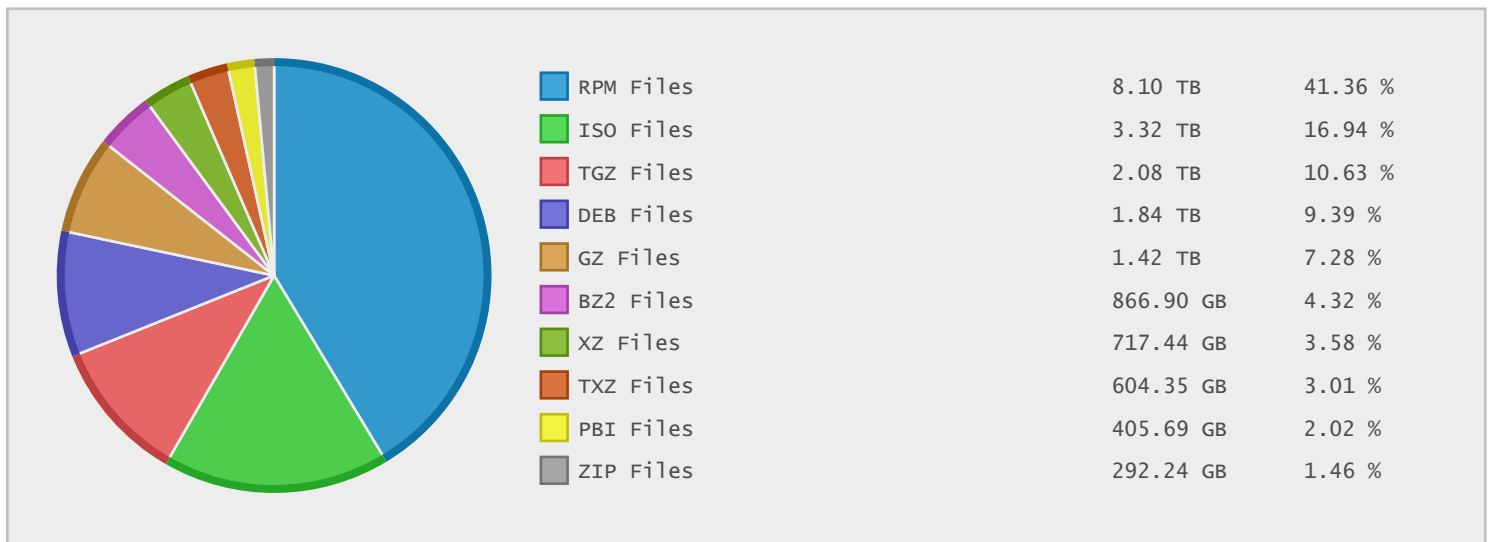

FreeBSD Greece Mirror - FTP Site Statistics

Property	Value
FTP Server	ftp2.gr.freebsd.org
Description	FreeBSD Greece Mirror
Country	Greece
Scan Date	06/Jun/2015
Total Dirs	1,096,659
Total Files	18,408,101
Total Data	21.59 TB

Top 10 File Categories Sorted By Disk Space

Last 12 Months Modified Disk Space History

Last 10 Years Modified Disk Space History

Last 10 Years Modified File Count History

Top 10 File Extensions Sorted By Disk Space

Top 10 File Extensions Sorted By Number of Files

Top 10 File Categories Sorted by Disk Space

Category	Files	Data	Data (%)
Linux Package Files	7052258	10.08 TB	46.69 %
Archive Files	3599432	6.56 TB	30.39 %
Disk Image Files	8459	3.44 TB	15.93 %
Miscellaneous Files	2752404	650.29 GB	2.94 %
Data Files	1728288	471.95 GB	2.14 %
Image Files	242291	110.99 GB	0.50 %
Package Files	8736	98.02 GB	0.44 %
Program Files	30752	86.63 GB	0.39 %
windows Package Files	878	31.30 GB	0.14 %
Document Files	484746	19.47 GB	0.09 %