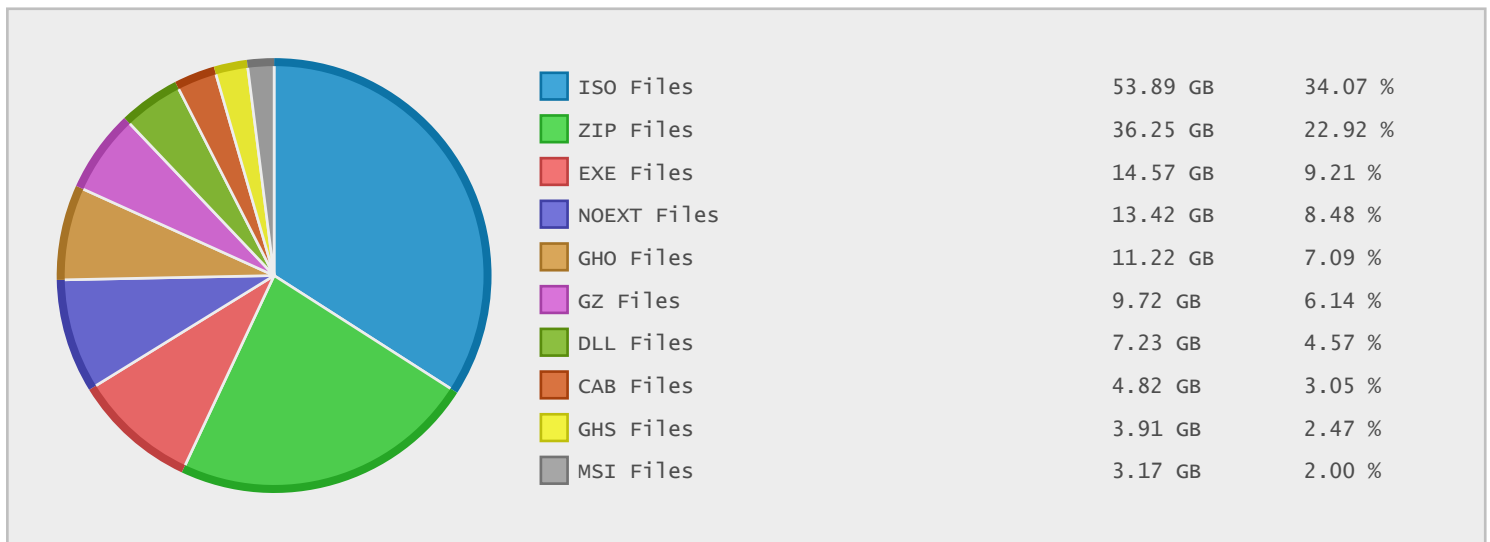

Top 10 File Categories Sorted By Disk Space

Last 12 Months Modified Disk Space History

Last 10 Years Modified Disk Space History

Last 10 Years Modified File Count History

Top 10 File Extensions Sorted By Disk Space

Top 10 File Extensions Sorted By Number of Files

Top 10 File Categories Sorted by Disk Space

Category	Files	Data	Data (%)
Disk Image Files	137	53.90 GB	30.59 %
Archive Files	3085	50.07 GB	28.41 %
Program Files	46871	21.89 GB	12.42 %
Miscellaneous Files	13229	18.60 GB	10.56 %
Backup Files	4835	12.77 GB	7.25 %
Windows System Files	61122	9.91 GB	5.62 %
Windows Package Files	1635	3.17 GB	1.80 %
Data Files	28792	3.10 GB	1.76 %
Document Files	20580	1.06 GB	0.60 %
Video Files	263	619.04 MB	0.34 %