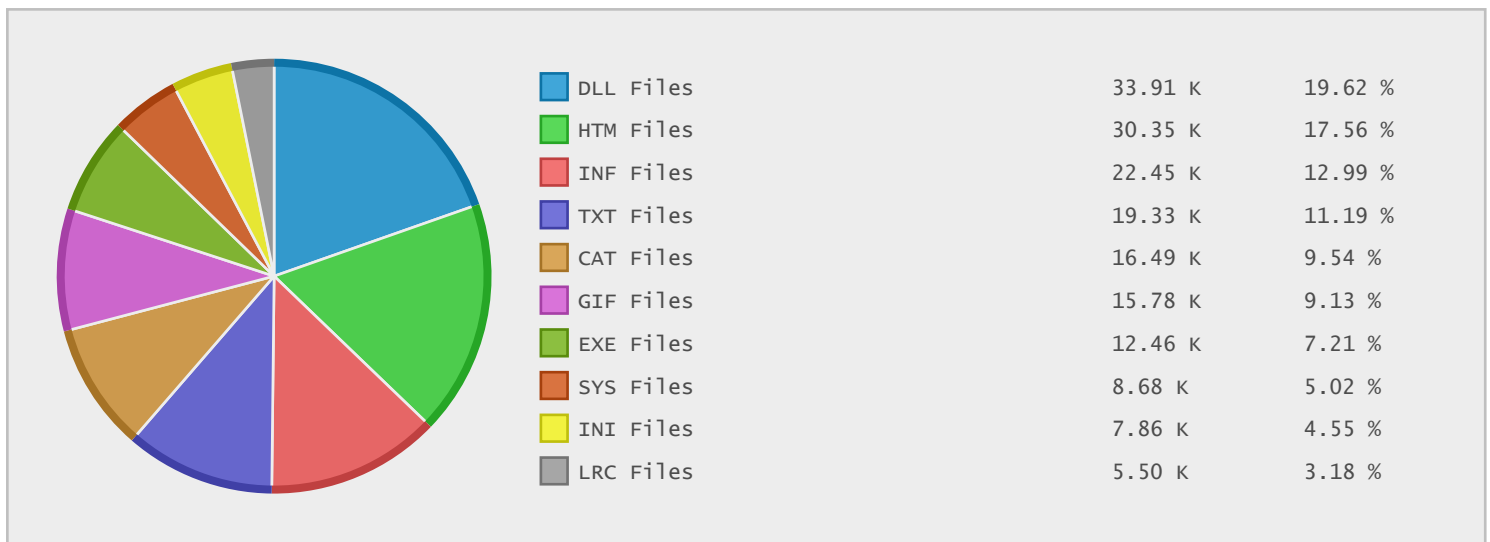

Top 10 File Categories Sorted By Disk Space

Last 12 Months Modified Disk Space History

Last 10 Years Modified Disk Space History

Last 10 Years Modified File Count History

Top 10 File Extensions Sorted By Disk Space

Top 10 File Extensions Sorted By Number of Files

Top 10 File Categories Sorted by Disk Space

Category	Files	Data	Data (%)
Disk Image Files	137	53.90 GB	30.59 %
Archive Files	3085	50.07 GB	28.41 %
Program Files	46871	21.89 GB	12.42 %
Miscellaneous Files	13229	18.60 GB	10.56 %
Backup Files	4835	12.77 GB	7.25 %
Windows System Files	61122	9.91 GB	5.62 %
Windows Package Files	1635	3.17 GB	1.80 %
Data Files	28792	3.10 GB	1.76 %
Document Files	20580	1.06 GB	0.60 %
Video Files	263	619.04 MB	0.34 %