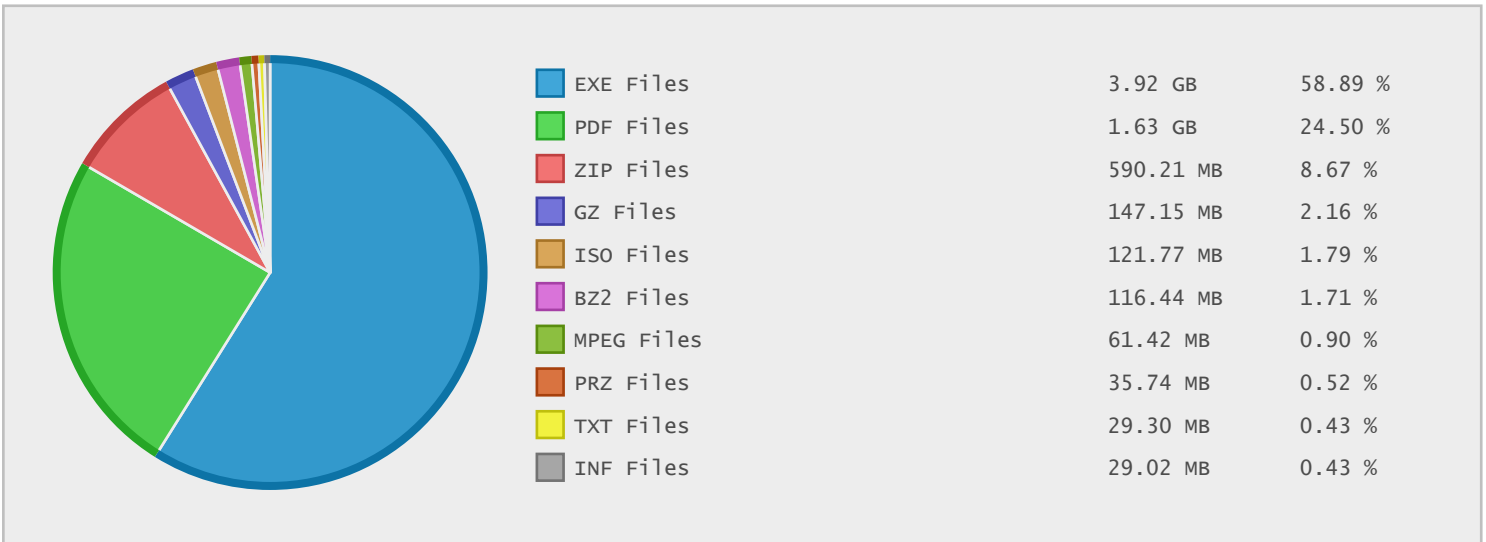

Top 10 File Categories Sorted By Disk Space

Last 12 Months Modified Disk Space History

Last 10 Years Modified Disk Space History

Total:	0.50 GB
Average:	0.05 GB
Maximum:	0.08 GB
Minimum:	0.02 GB
From:	2006
To:	2015

Last 10 Years Modified File Count History

Total:	301 Files
Average:	30 Files
Maximum:	47 Files
Minimum:	10 Files
From:	2006
To:	2015

Top 10 File Extensions Sorted By Disk Space

Top 10 File Extensions Sorted By Number of Files