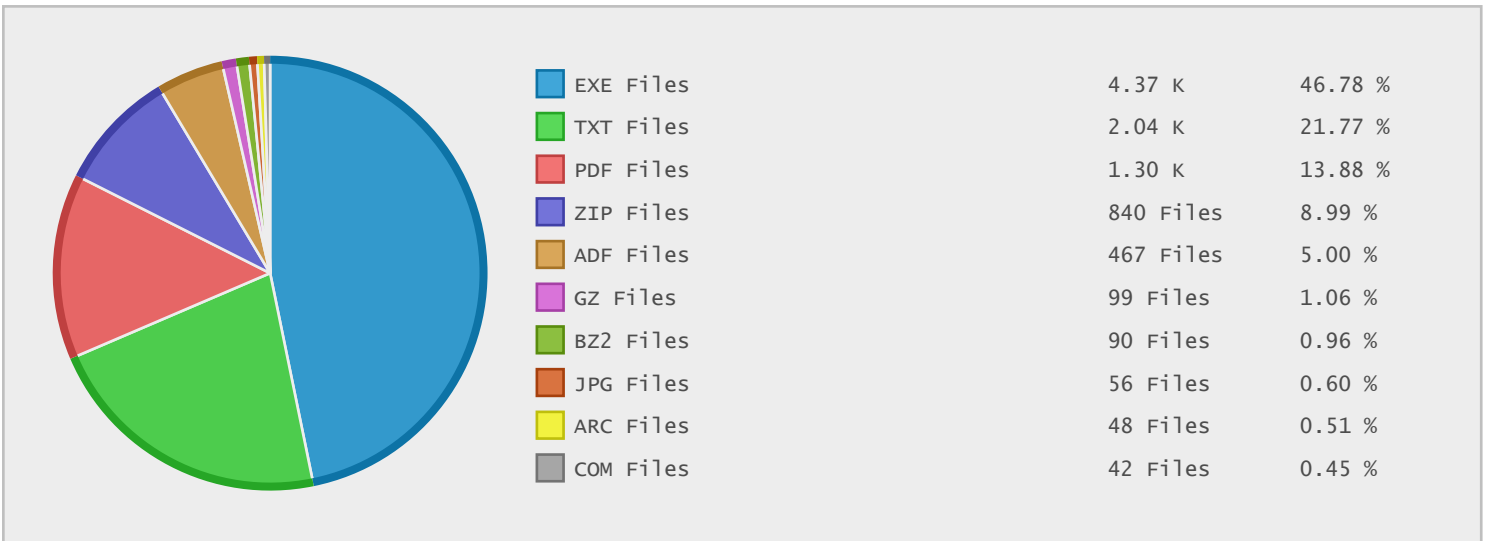

Top 10 File Categories Sorted By Disk Space

Last 12 Months Modified Disk Space History

Last 10 Years Modified Disk Space History

Total:	0.50 GB
Average:	0.05 GB
Maximum:	0.08 GB
Minimum:	0.02 GB
From:	2006
To:	2015

Last 10 Years Modified File Count History

Total:	301 Files
Average:	30 Files
Maximum:	47 Files
Minimum:	10 Files
From:	2006
To:	2015

Top 10 File Extensions Sorted By Disk Space

Top 10 File Extensions Sorted By Number of Files