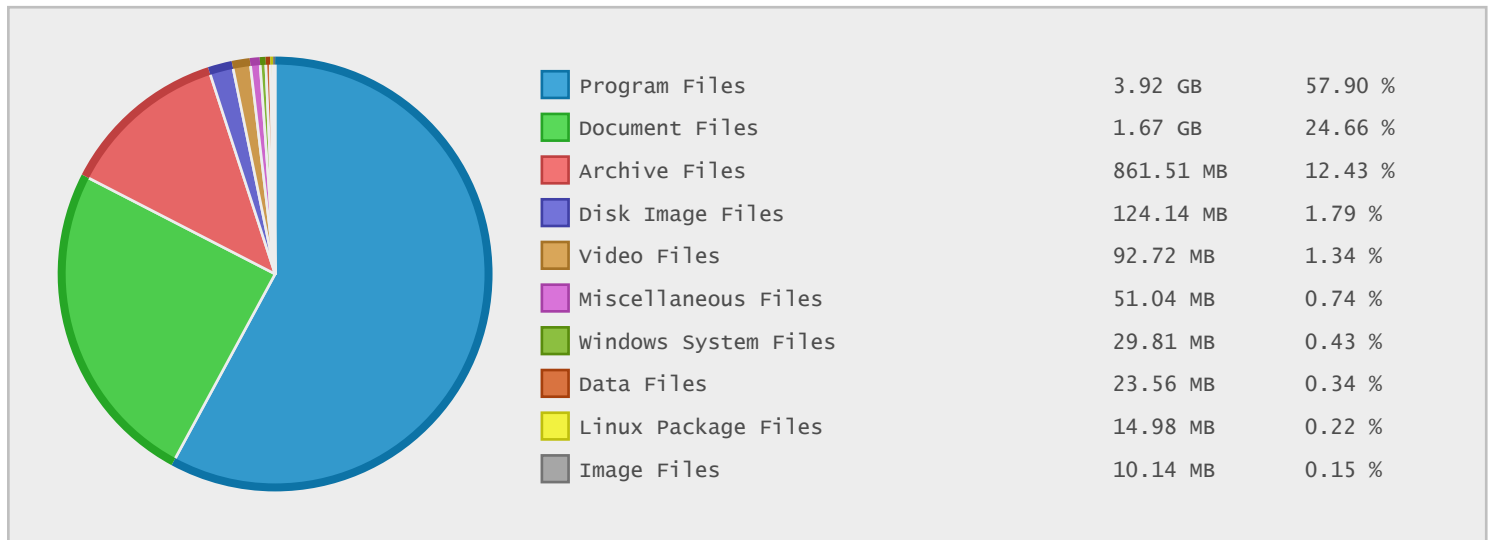

Top 10 File Categories Sorted By Disk Space

Last 12 Months Modified Disk Space History

Last 10 Years Modified Disk Space History

Total:	0.50 GB
Average:	0.05 GB
Maximum:	0.08 GB
Minimum:	0.02 GB
From:	2006
To:	2015

Last 10 Years Modified File Count History

Total:	301 Files
Average:	30 Files
Maximum:	47 Files
Minimum:	10 Files
From:	2006
To:	2015

Top 10 File Extensions Sorted By Disk Space

Top 10 File Extensions Sorted By Number of Files