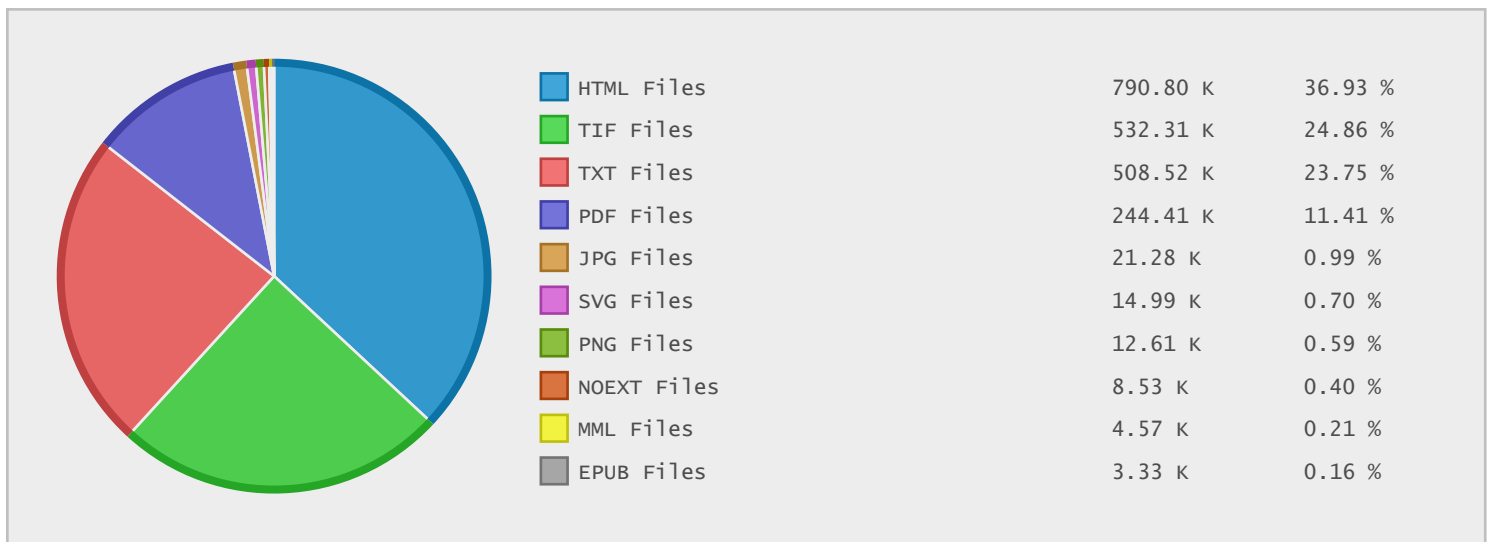

Top 20 Directories Sorted by Disk Space

Name	Dirs	Files	Data	Data (%)
/	104256	2156365	3.07 TB	100.00 %
/us	102446	2085228	3.03 TB	98.73 %
/us/case	75682	1968931	2.86 TB	93.11 %
/us/case/video	379	1714	1.76 TB	57.46 %
/us/case/video/law.gov	376	1532	1.54 TB	50.25 %
/us/case/video/law.gov/law.gov.raw.footage	374	1464	1.43 TB	46.43 %
/us/case/reporter	72140	1911696	786.86 GB	25.02 %
/us/case/reporter/uscourts.gov	69154	28147	586.36 GB	18.64 %
/us/case/video/law.gov/law.gov.raw.foo...	11	47	525.16 GB	16.70 %
/us/case/ca9	3152	54897	302.76 GB	9.63 %
/us/case/video/law.gov/law.gov.raw.foo...	19	290	264.13 GB	8.40 %
/us/case/video/law.gov/law.gov.raw.foo...	1	13	262.71 GB	8.35 %
/us/case/video/law.gov/law.gov.raw.foo...	8	34	262.45 GB	8.34 %
/us/case/video/law.gov/law.gov.raw.foo...	0	6	254.10 GB	8.08 %
/us/case/video/law.gov/law.gov.raw.foo...	0	7	251.86 GB	8.01 %
/us/case/video/law.gov/law.gov.raw.foo...	24	267	243.24 GB	7.73 %
/us/case/video/law.gov/law.gov.raw.foo...	22	265	243.24 GB	7.73 %
/us/case/video/c-span.courts	0	154	208.32 GB	6.62 %
/us/case/video/law.gov/law.gov.raw.foo...	7	196	170.27 GB	5.41 %
/us/code	25914	46949	155.70 GB	4.95 %

Top 10 File Categories Sorted By Disk Space

Last 12 Months Modified Disk Space History

Last 10 Years Modified Disk Space History

Last 10 Years Modified File Count History

Top 10 File Extensions Sorted By Disk Space

Top 10 File Extensions Sorted By Number of Files

Top 10 File Categories Sorted by Disk Space

Category	Files	Data	Data (%)
Video Files	439	1.18 TB	38.30 %
Archive Files	811	667.75 GB	21.23 %
Miscellaneous Files	9054	629.63 GB	20.02 %
Document Files	768548	518.60 GB	16.49 %
Image Files	581489	95.52 GB	3.04 %
Internet Files	790839	18.25 GB	0.58 %
Music Files	24	10.61 GB	0.34 %
Database Files	33	104.03 MB	< 0.01 %
Script Files	38	77.17 MB	< 0.01 %
Data Files	5078	33.98 MB	< 0.01 %