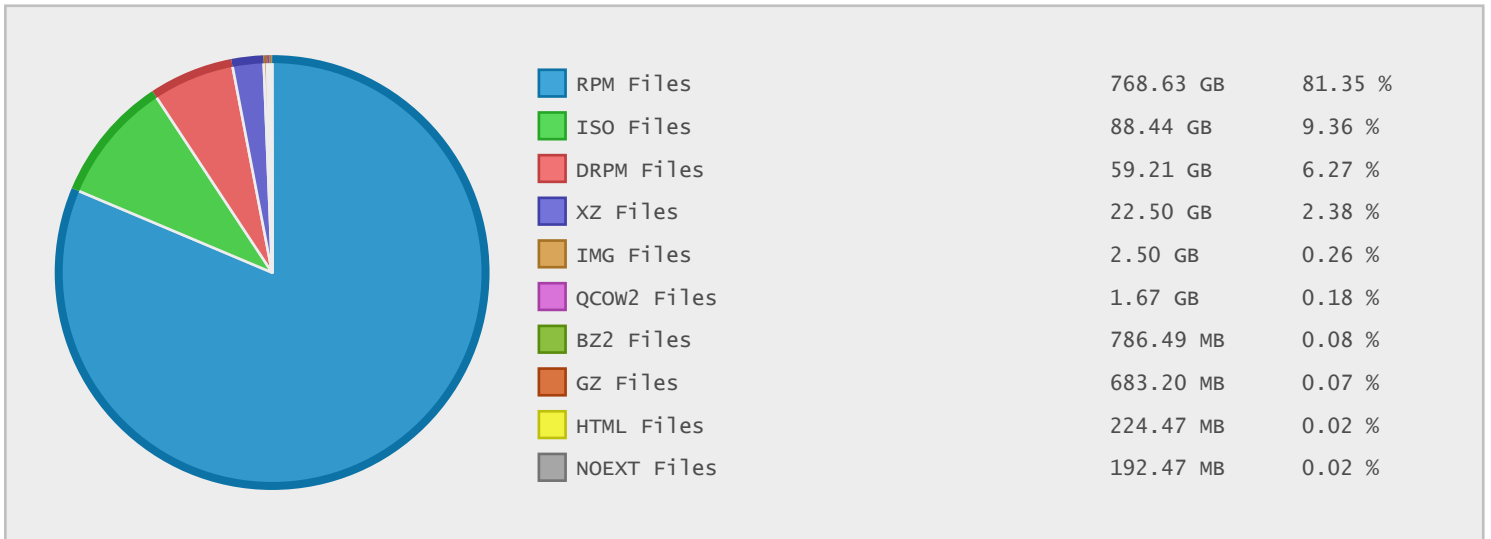

Top 10 File Categories Sorted By Disk Space

Last 12 Months Modified Disk Space History

Last 10 Years Modified Disk Space History

Last 10 Years Modified File Count History

Top 10 File Extensions Sorted By Disk Space