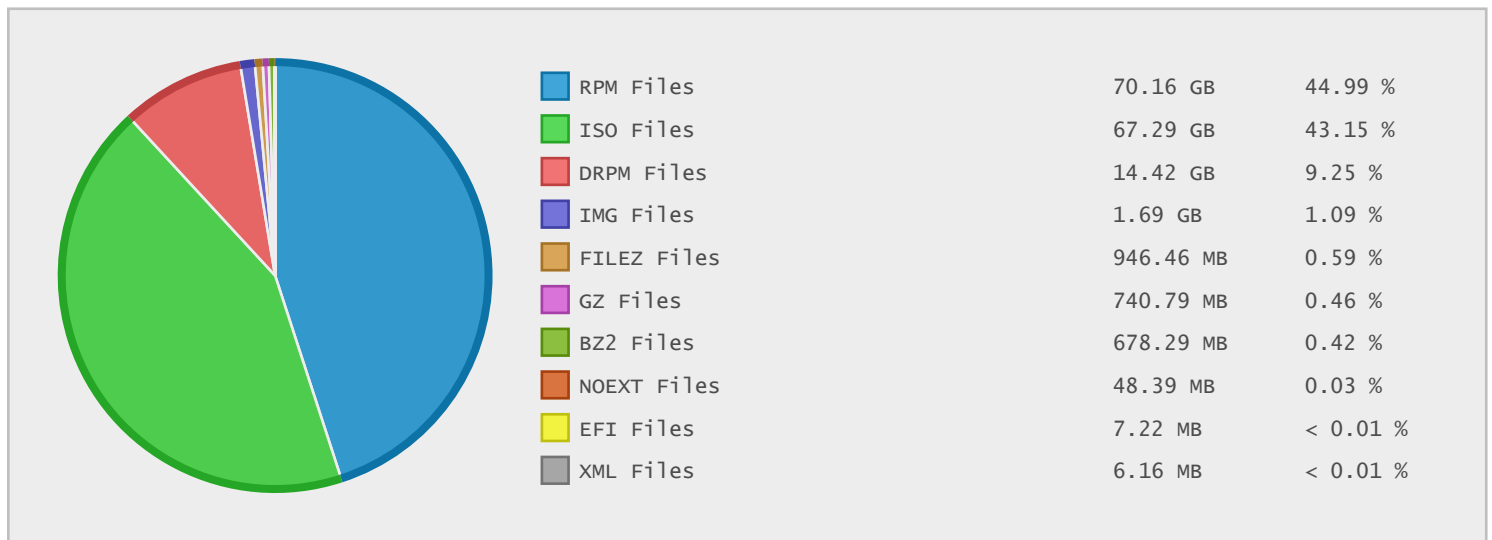

Top 10 File Categories Sorted By Disk Space

Last 12 Months Modified Disk Space History

Last 10 Years Modified Disk Space History

Last 10 Years Modified File Count History

Top 10 File Extensions Sorted By Disk Space