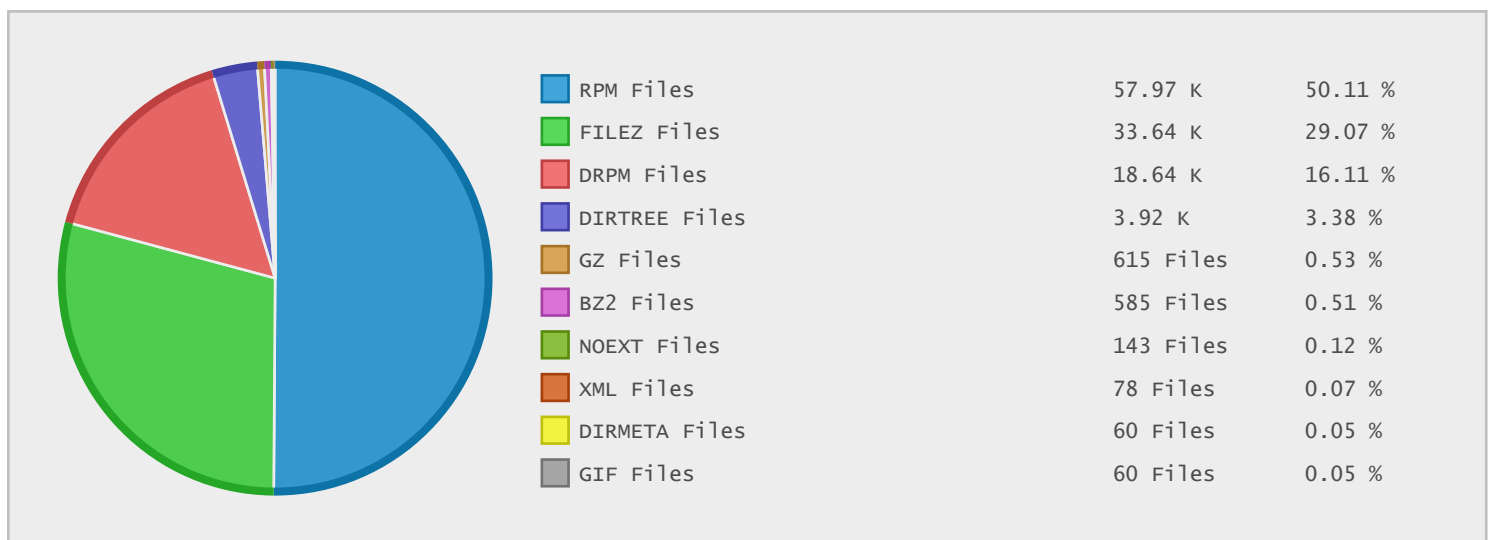

Top 10 File Categories Sorted By Disk Space

Last 12 Months Modified Disk Space History

Last 10 Years Modified Disk Space History

Last 10 Years Modified File Count History

Top 10 File Extensions Sorted By Disk Space

Top 10 File Extensions Sorted By Number of Files

Top 10 File Categories Sorted by Disk Space

Category	Files	Data	Data (%)
Linux Package Files	76610	84.59 GB	54.24 %
Disk Image Files	54	67.29 GB	43.15 %
Image Files	127	1.70 GB	1.09 %
Archive Files	1200	1.39 GB	0.89 %
Miscellaneous Files	37746	0.97 GB	0.62 %
Data Files	72	9.98 MB	< 0.01 %
Document Files	129	6.44 MB	< 0.01 %
Linux System Files	4	618.81 KB	< 0.01 %
Internet Files	35	81.64 KB	< 0.01 %
Program Files	2	67.50 KB	< 0.01 %