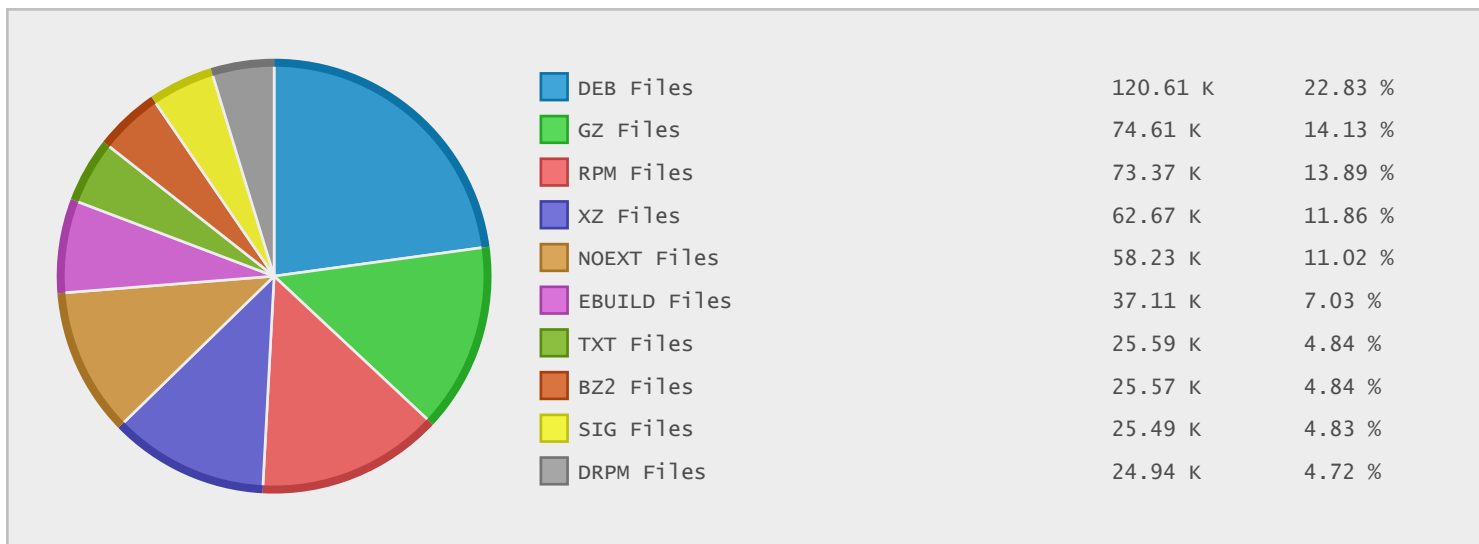

Top 10 File Categories Sorted By Disk Space

Last 12 Months Modified Disk Space History

Last 10 Years Modified Disk Space History

Total:	1763.73 GB
Average:	176.37 GB
Maximum:	996.74 GB
Minimum:	15.11 GB
From:	2006
To:	2015

Last 10 Years Modified File Count History

Total:	695795 Files
Average:	69580 Files
Maximum:	312303 Files
Minimum:	13516 Files
From:	2006
To:	2015

Top 10 File Extensions Sorted By Disk Space

Top 10 File Extensions Sorted By Number of Files