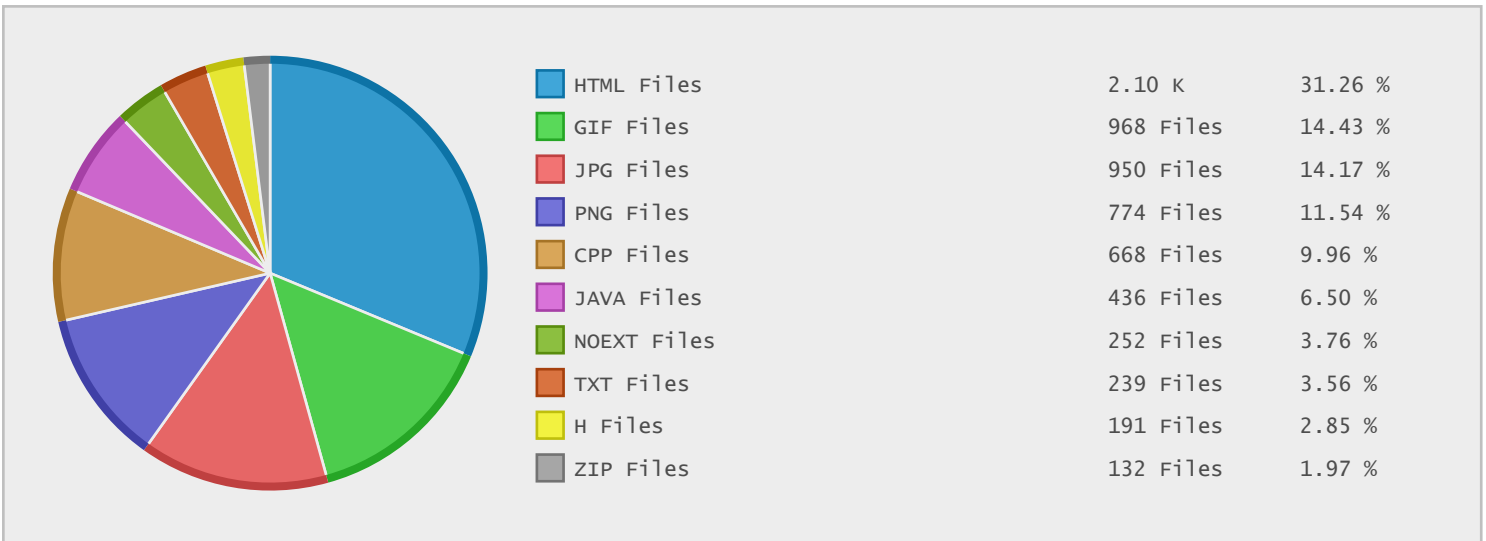

Top 10 File Categories Sorted By Disk Space

Last 12 Months Modified Disk Space History

Last 10 Years Modified Disk Space History

Total:	1.71 GB
Average:	0.17 GB
Maximum:	0.53 GB
Minimum:	0.02 GB
From:	2006
To:	2015

Last 10 Years Modified File Count History

Total:	5802 Files
Average:	580 Files
Maximum:	1231 Files
Minimum:	213 Files
From:	2006
To:	2015

Top 10 File Extensions Sorted By Disk Space

Top 10 File Extensions Sorted By Number of Files