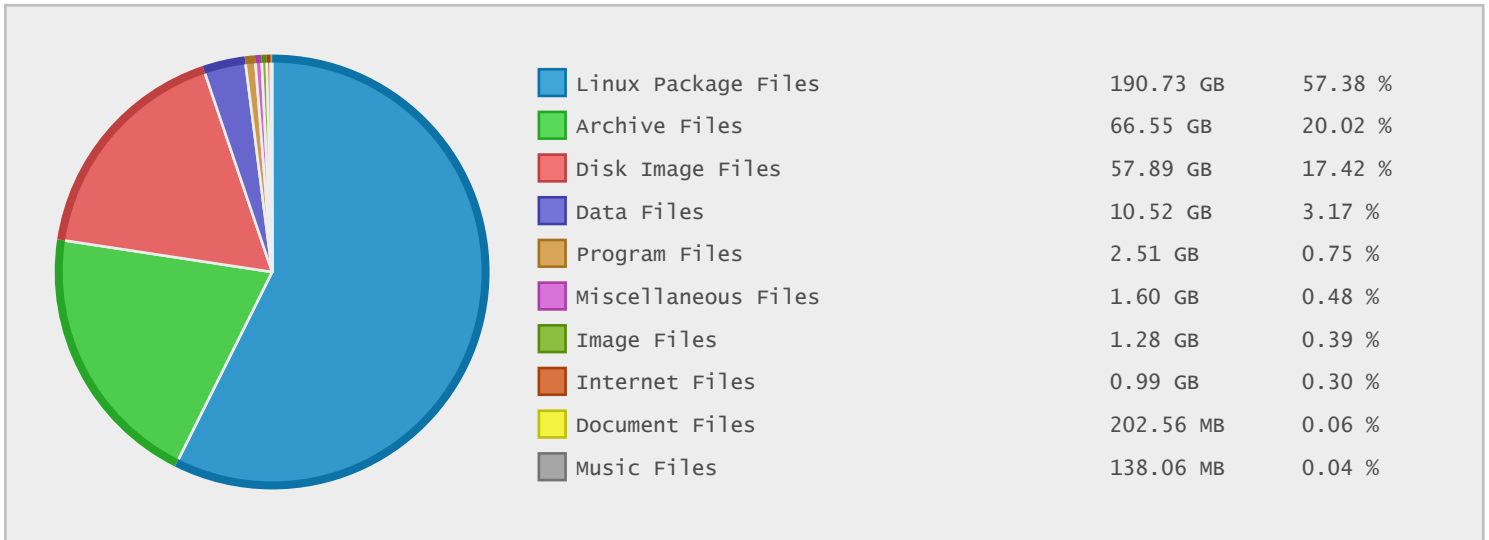

BBLN Linux Software Archive - FTP Site Statistics

Property	Value
FTP Server	mirror-fr1.bbln.org
Description	BBLN Linux Software Archive
Country	France
Scan Date	29/Mar/2015
Total Dirs	1,997
Total Files	293,498
Total Data	332.54 GB

Top 20 Directories Sorted by Disk Space

Name	Dirs	Files	Data	Data (%)
/	1997	293498	332.54 GB	100.00 %
/epel	500	215988	135.49 GB	40.74 %
/centos	238	50452	102.98 GB	30.97 %
/epel/6	28	80405	57.78 GB	17.38 %
/gnu	892	20842	42.15 GB	12.67 %
/centos/6.6	90	21119	36.26 GB	10.90 %
/centos/5.11	67	7923	34.10 GB	10.26 %
/epel/7	160	44219	33.27 GB	10.00 %
/centos/7.0.1406	38	21201	32.62 GB	9.81 %
/epel/5	28	48719	25.73 GB	7.74 %
/gcc	286	3433	21.76 GB	6.54 %
/centos/5.11/isos	2	41	19.50 GB	5.86 %
/epel/6/x86_64	7	25143	17.96 GB	5.40 %
/torproject	55	2749	17.64 GB	5.30 %
/torproject/dist	18	2101	17.57 GB	5.28 %
/torproject/dist/torbrowser	8	2012	17.39 GB	5.23 %
/epel/6/i386	7	23059	16.53 GB	4.97 %
/gcc/releases	146	2424	15.06 GB	4.53 %
/epel/7/x86_64	63	18644	14.26 GB	4.29 %
/centos/7.0.1406/isos	1	20	14.26 GB	4.29 %

Top 10 File Categories Sorted By Disk Space