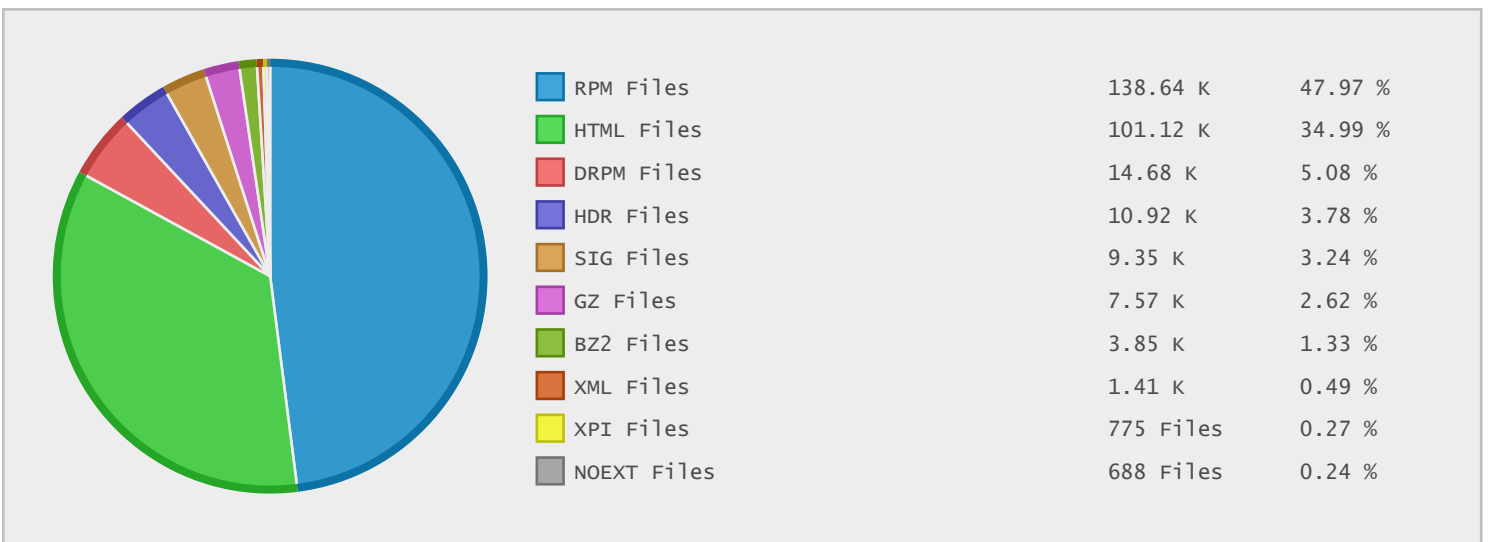

Top 10 File Extensions Sorted By Number of Files