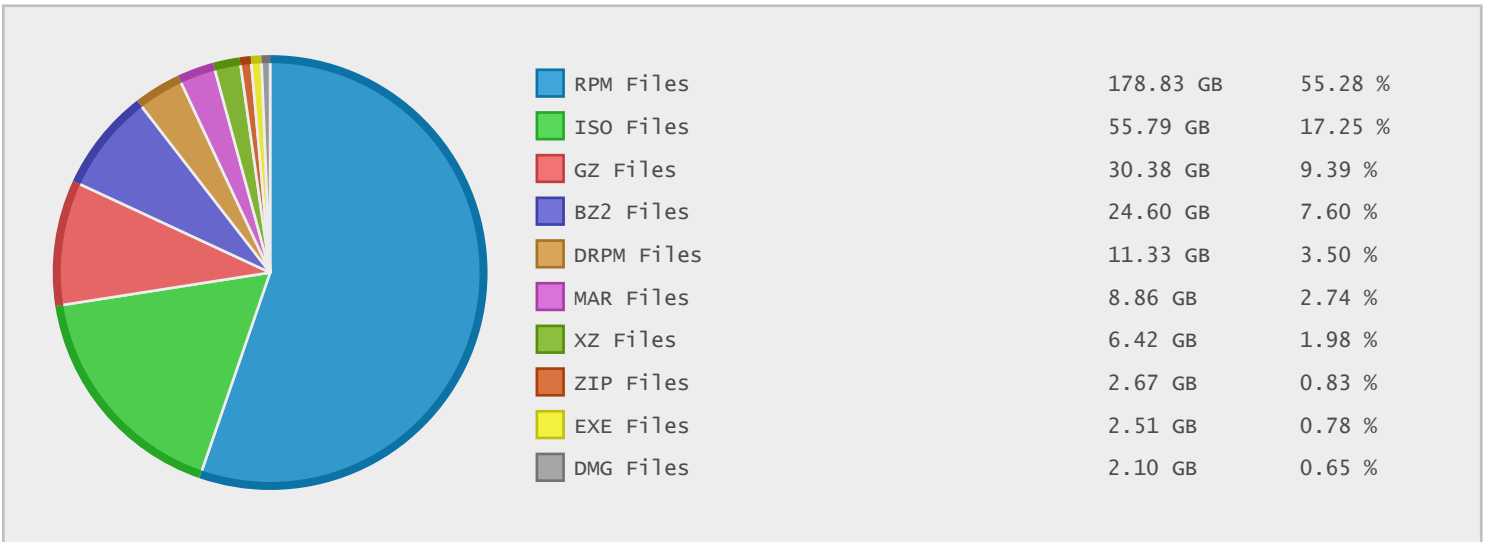

### Last 10 Years Modified Disk Space History

Total:	320.58 GB
Average:	32.06 GB
Maximum:	134.81 GB
Minimum:	2.35 GB
From:	2006
To:	2015

### Last 10 Years Modified File Count History

Total:	286395 Files
Average:	28640 Files
Maximum:	121002 Files
Minimum:	1438 Files
From:	2006
To:	2015

### Top 10 File Extensions Sorted By Disk Space