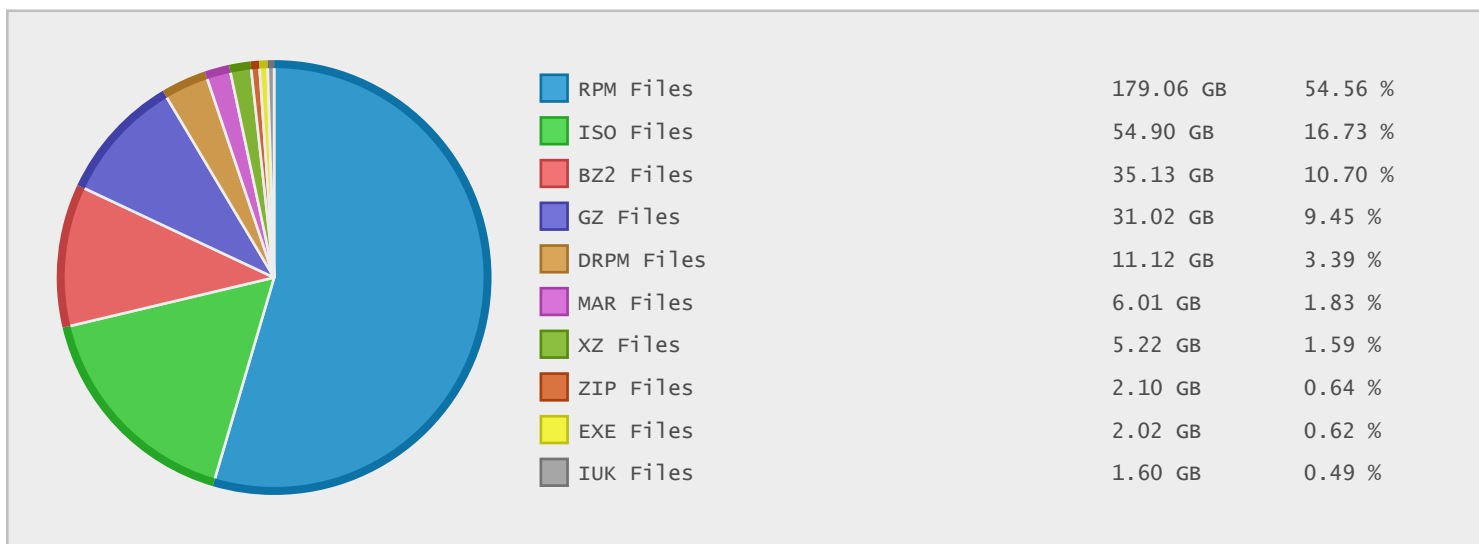

Top 10 File Categories Sorted By Disk Space

Last 12 Months Modified Disk Space History

Last 10 Years Modified Disk Space History

Total:	325.32 GB
Average:	32.53 GB
Maximum:	152.45 GB
Minimum:	2.35 GB
From:	2006
To:	2015

Last 10 Years Modified File Count History

Total:	287450 Files
Average:	28745 Files
Maximum:	119759 Files
Minimum:	1438 Files
From:	2006
To:	2015

Top 10 File Extensions Sorted By Disk Space

Top 10 File Extensions Sorted By Number of Files