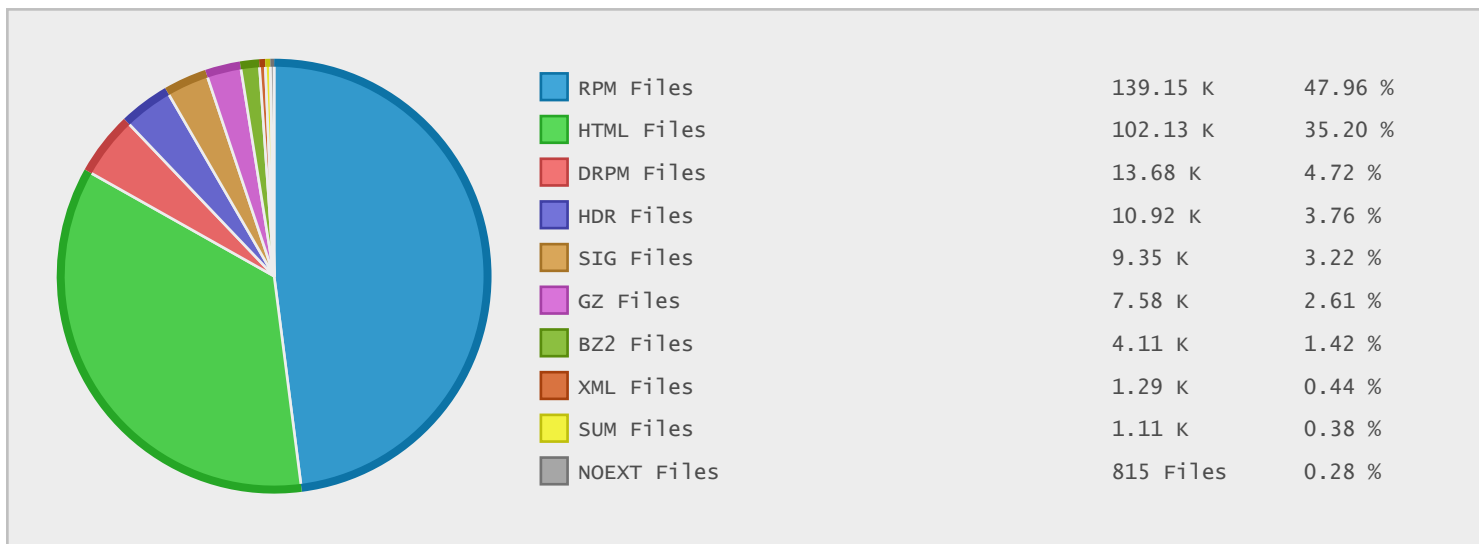

Top 10 File Categories Sorted By Disk Space

Last 12 Months Modified Disk Space History

Last 10 Years Modified Disk Space History

Total:	325.32 GB
Average:	32.53 GB
Maximum:	152.45 GB
Minimum:	2.35 GB
From:	2006
To:	2015

Last 10 Years Modified File Count History

Total:	287450 Files
Average:	28745 Files
Maximum:	119759 Files
Minimum:	1438 Files
From:	2006
To:	2015

Top 10 File Extensions Sorted By Disk Space

Top 10 File Extensions Sorted By Number of Files