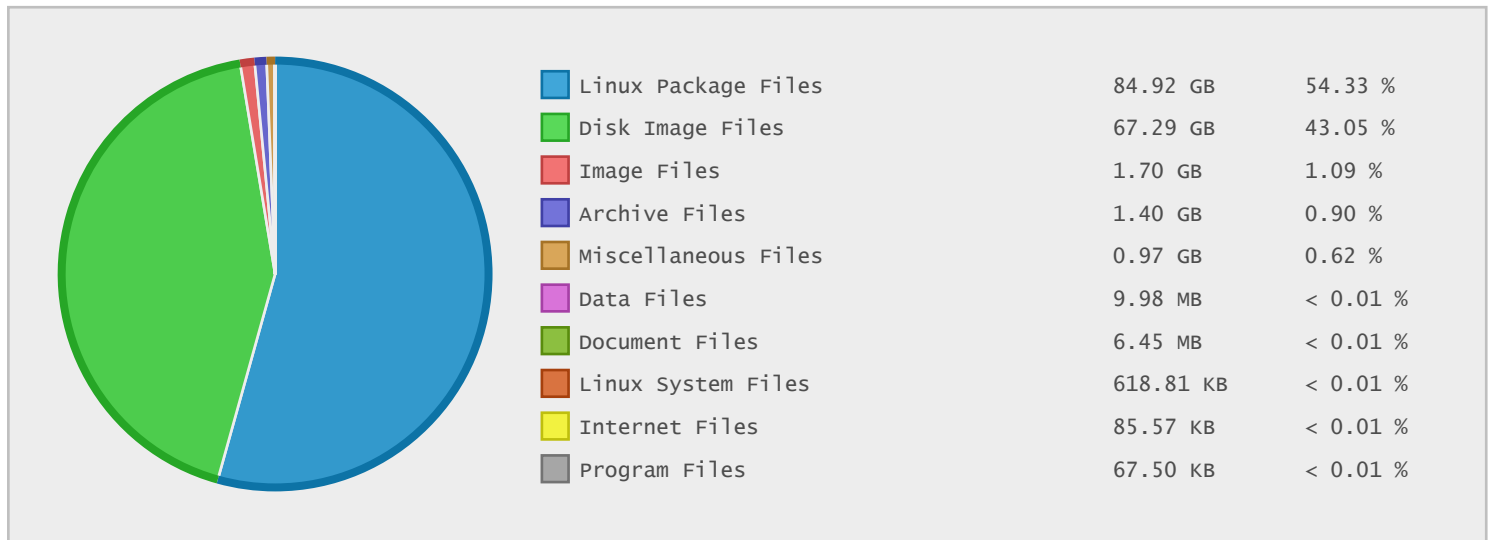

Kielce Technology Park Software Archive - FTP Site Statistics

Property	Value
FTP Server	mirror-pl.kielcetechnologypark.net
Description	Kielce Technology Park Software Archive
Country	Poland
Scan Date	25/Dec/2015
Total Dirs	1,001
Total Files	116,588
Total Data	156.31 GB

Top 20 Directories Sorted by Disk Space

Name	Dirs	Files	Data	Data (%)
/	1001	116588	156.31 GB	100.00 %
/centos	1000	116588	156.31 GB	100.00 %
/centos/6.7	139	25392	48.08 GB	30.76 %
/centos/5.11	67	8480	39.92 GB	25.54 %
/centos/7.1.1503	374	47516	39.71 GB	25.41 %
/centos/7.2.1511	374	34990	28.60 GB	18.30 %
/centos/5.11/isos	2	41	19.50 GB	12.47 %
/centos/6.7/isos	2	38	16.62 GB	10.64 %
/centos/7.2.1511/isos	1	19	15.02 GB	9.61 %
/centos/7.2.1511/isos/x86_64	0	19	15.02 GB	9.61 %
/centos/7.1.1503/isos	1	21	15.01 GB	9.60 %
/centos/7.1.1503/isos/x86_64	0	21	15.01 GB	9.60 %
/centos/6.7/updates	8	8055	14.26 GB	9.12 %
/centos/6.7/os	14	11608	10.91 GB	6.98 %
/centos/5.11/isos/x86_64	0	21	10.44 GB	6.68 %
/centos/5.11/os	14	6563	9.74 GB	6.23 %
/centos/5.11/updates	6	1094	9.28 GB	5.94 %
/centos/5.11/isos/i386	0	20	9.06 GB	5.80 %
/centos/6.7/isos/x86_64	0	19	8.78 GB	5.62 %
/centos/6.7/isos/i386	0	19	7.84 GB	5.02 %

Top 10 File Categories Sorted By Disk Space