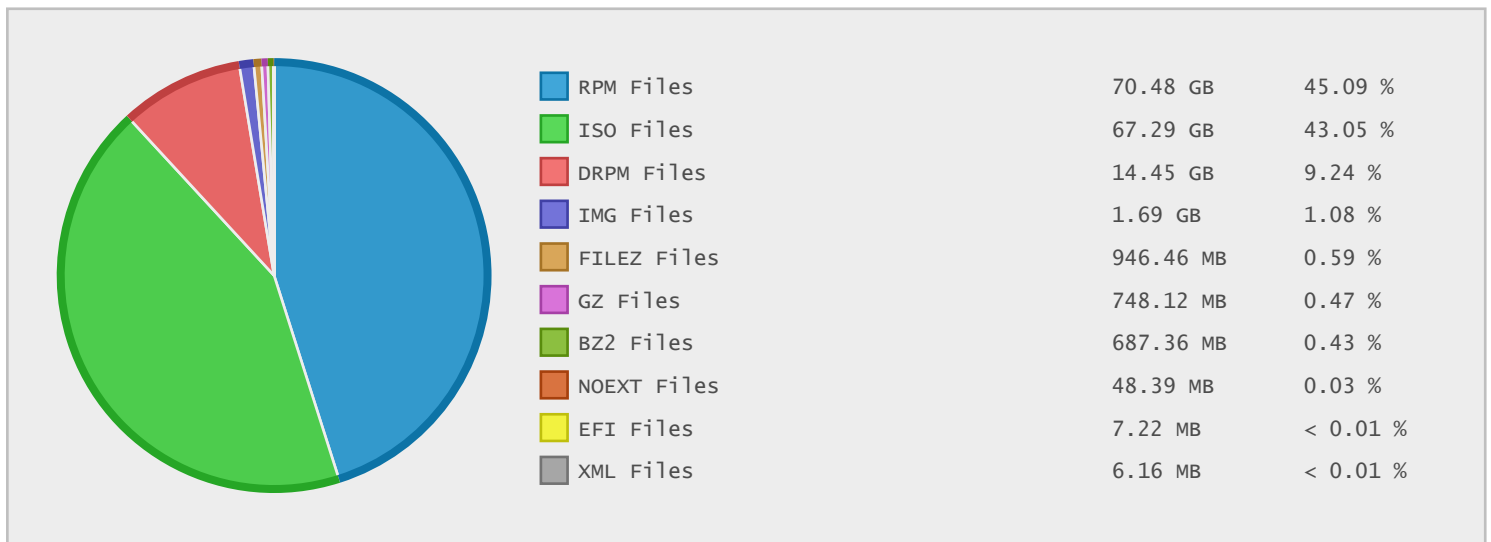

Top 10 File Extensions Sorted By Disk Space