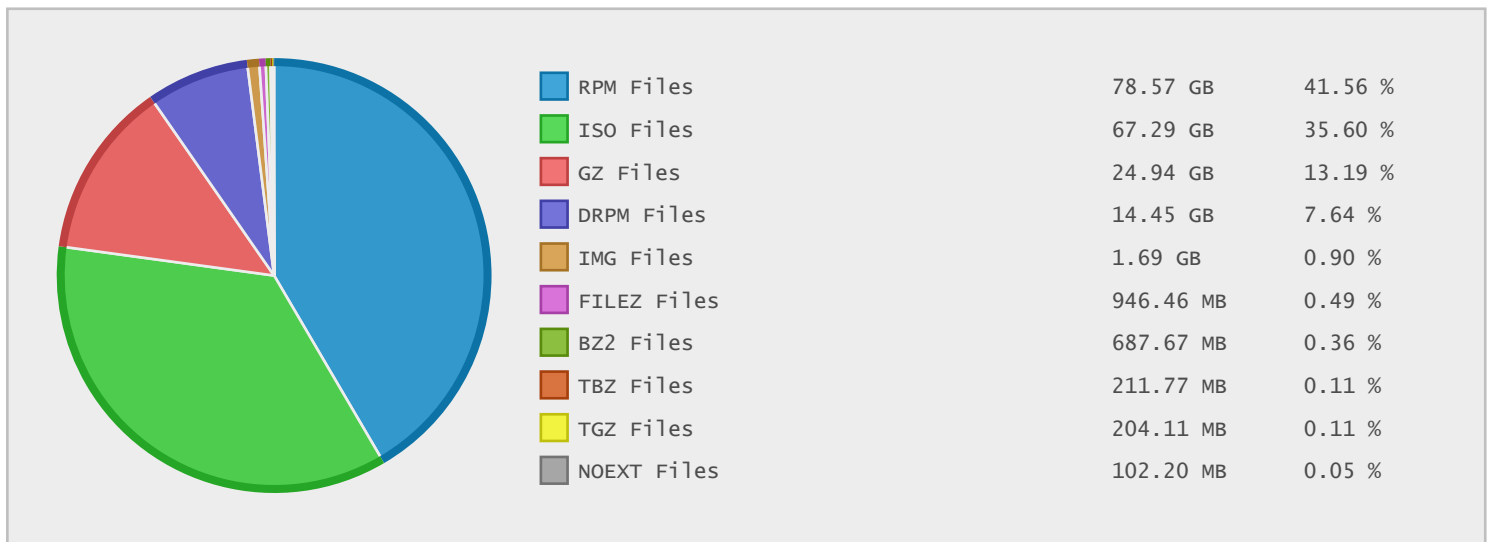

Top 10 File Extensions Sorted By Disk Space