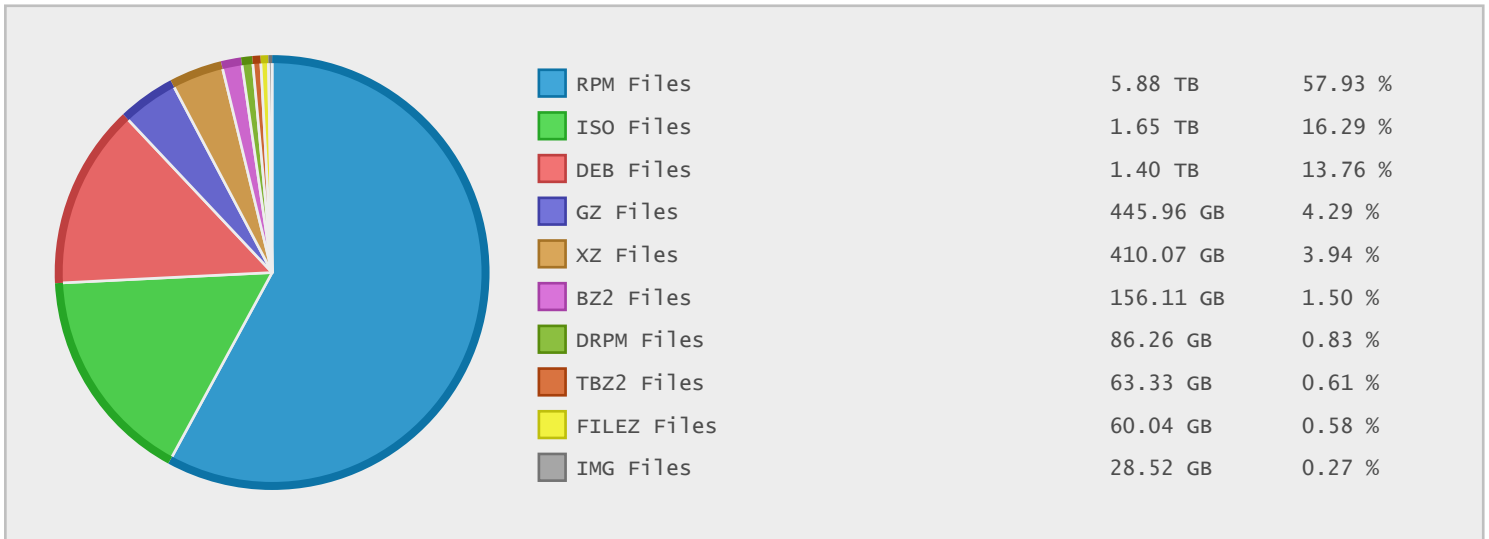

Top 10 File Categories Sorted By Disk Space

Last 12 Months Modified Disk Space History

Last 10 Years Modified Disk Space History

Last 10 Years Modified File Count History

Top 10 File Extensions Sorted By Disk Space

Top 10 File Extensions Sorted By Number of Files

Top 10 File Categories Sorted by Disk Space

Category	Files	Data	Data (%)
Linux Package Files	4319516	7.39 TB	70.94 %
Disk Image Files	2987	1.68 TB	16.14 %
Archive Files	630272	1.17 TB	11.25 %
Miscellaneous Files	742193	115.14 GB	1.08 %
Image Files	5262	28.99 GB	0.27 %
Data Files	377632	11.00 GB	0.10 %
Program Files	1494	7.98 GB	0.07 %
Windows Package Files	420	4.42 GB	0.04 %
Internet Files	488068	3.13 GB	0.03 %
Document Files	49281	2.22 GB	0.02 %