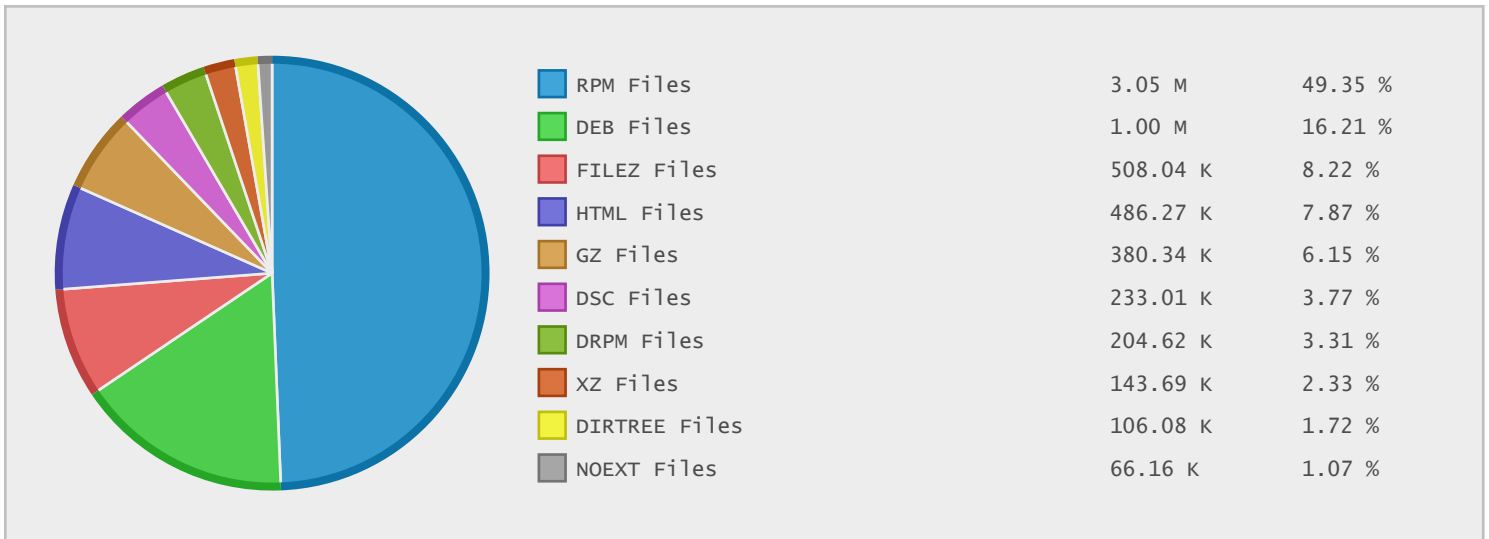

Top 10 File Categories Sorted By Disk Space

Last 12 Months Modified Disk Space History

Last 10 Years Modified Disk Space History

Last 10 Years Modified File Count History

Top 10 File Extensions Sorted By Disk Space

Top 10 File Extensions Sorted By Number of Files

Top 10 File Categories Sorted by Disk Space

Category	Files	Data	Data (%)
Linux Package Files	4319516	7.39 TB	70.94 %
Disk Image Files	2987	1.68 TB	16.14 %
Archive Files	630272	1.17 TB	11.25 %
Miscellaneous Files	742193	115.14 GB	1.08 %
Image Files	5262	28.99 GB	0.27 %
Data Files	377632	11.00 GB	0.10 %
Program Files	1494	7.98 GB	0.07 %
Windows Package Files	420	4.42 GB	0.04 %
Internet Files	488068	3.13 GB	0.03 %
Document Files	49281	2.22 GB	0.02 %