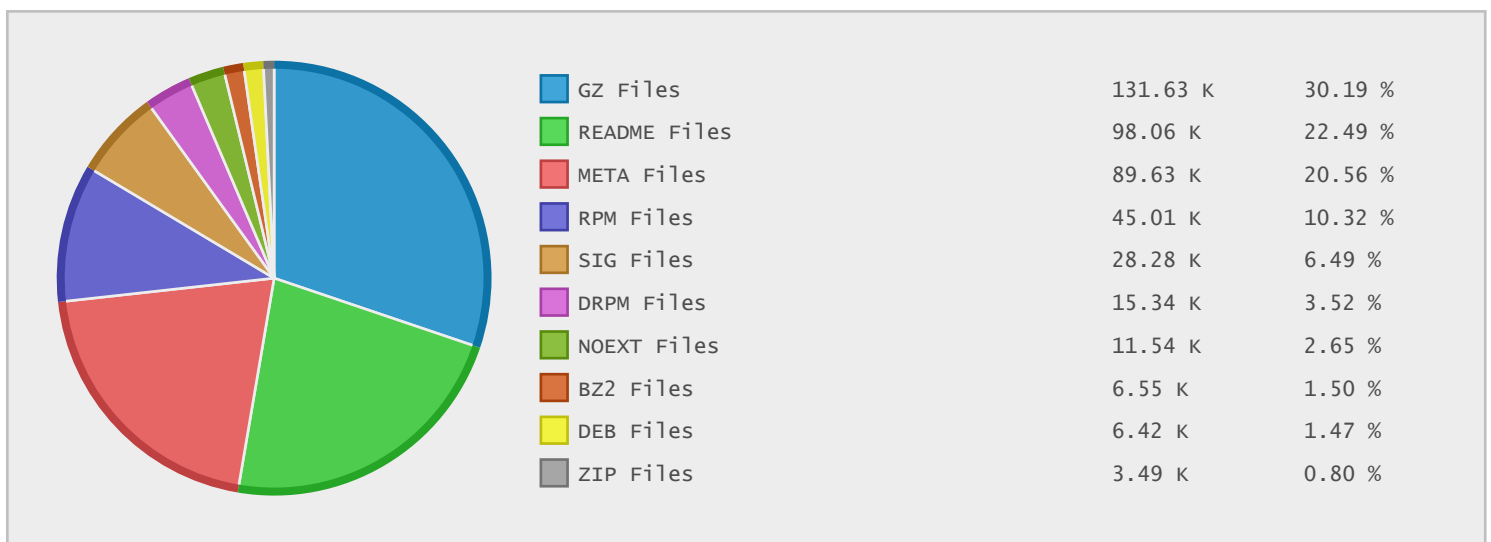

Top 10 File Categories Sorted By Disk Space

Last 12 Months Modified Disk Space History

Last 10 Years Modified Disk Space History

Last 10 Years Modified File Count History

Top 10 File Extensions Sorted By Disk Space

Top 10 File Extensions Sorted By Number of Files

Top 10 File Categories Sorted by Disk Space

Category	Files	Data	Data (%)
Disk Image Files	304	254.69 GB	47.32 %
Archive Files	145589	192.02 GB	35.68 %
Linux Package Files	66833	76.62 GB	14.24 %
Internet Files	5334	4.57 GB	0.85 %
Program Files	268	3.92 GB	0.73 %
Data Files	33316	1.79 GB	0.33 %
Image Files	646	1.79 GB	0.33 %
Document Files	100450	1.31 GB	0.24 %
Miscellaneous Files	102032	498.46 MB	0.09 %
Music Files	27	414.17 MB	0.08 %