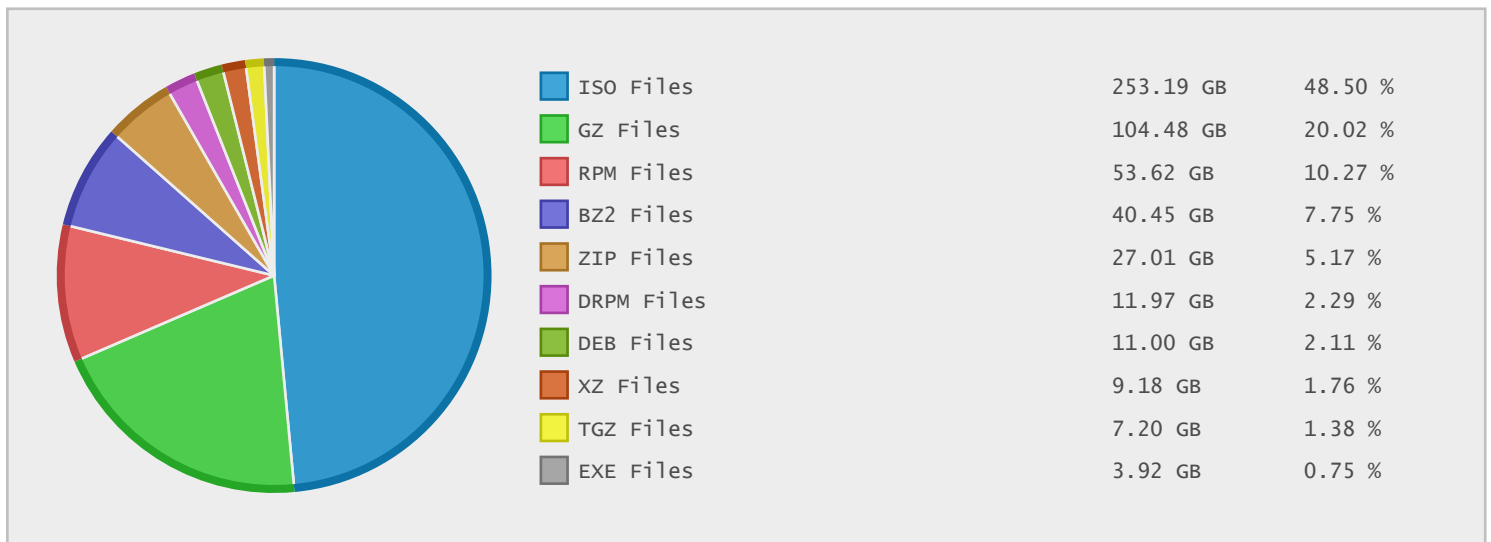

Top 10 File Categories Sorted By Disk Space

Last 12 Months Modified Disk Space History

Last 10 Years Modified Disk Space History

Last 10 Years Modified File Count History

Top 10 File Extensions Sorted By Disk Space

Top 10 File Extensions Sorted By Number of Files

Top 10 File Categories Sorted by Disk Space

Category	Files	Data	Data (%)
Disk Image Files	304	254.69 GB	47.32 %
Archive Files	145589	192.02 GB	35.68 %
Linux Package Files	66833	76.62 GB	14.24 %
Internet Files	5334	4.57 GB	0.85 %
Program Files	268	3.92 GB	0.73 %
Data Files	33316	1.79 GB	0.33 %
Image Files	646	1.79 GB	0.33 %
Document Files	100450	1.31 GB	0.24 %
Miscellaneous Files	102032	498.46 MB	0.09 %
Music Files	27	414.17 MB	0.08 %